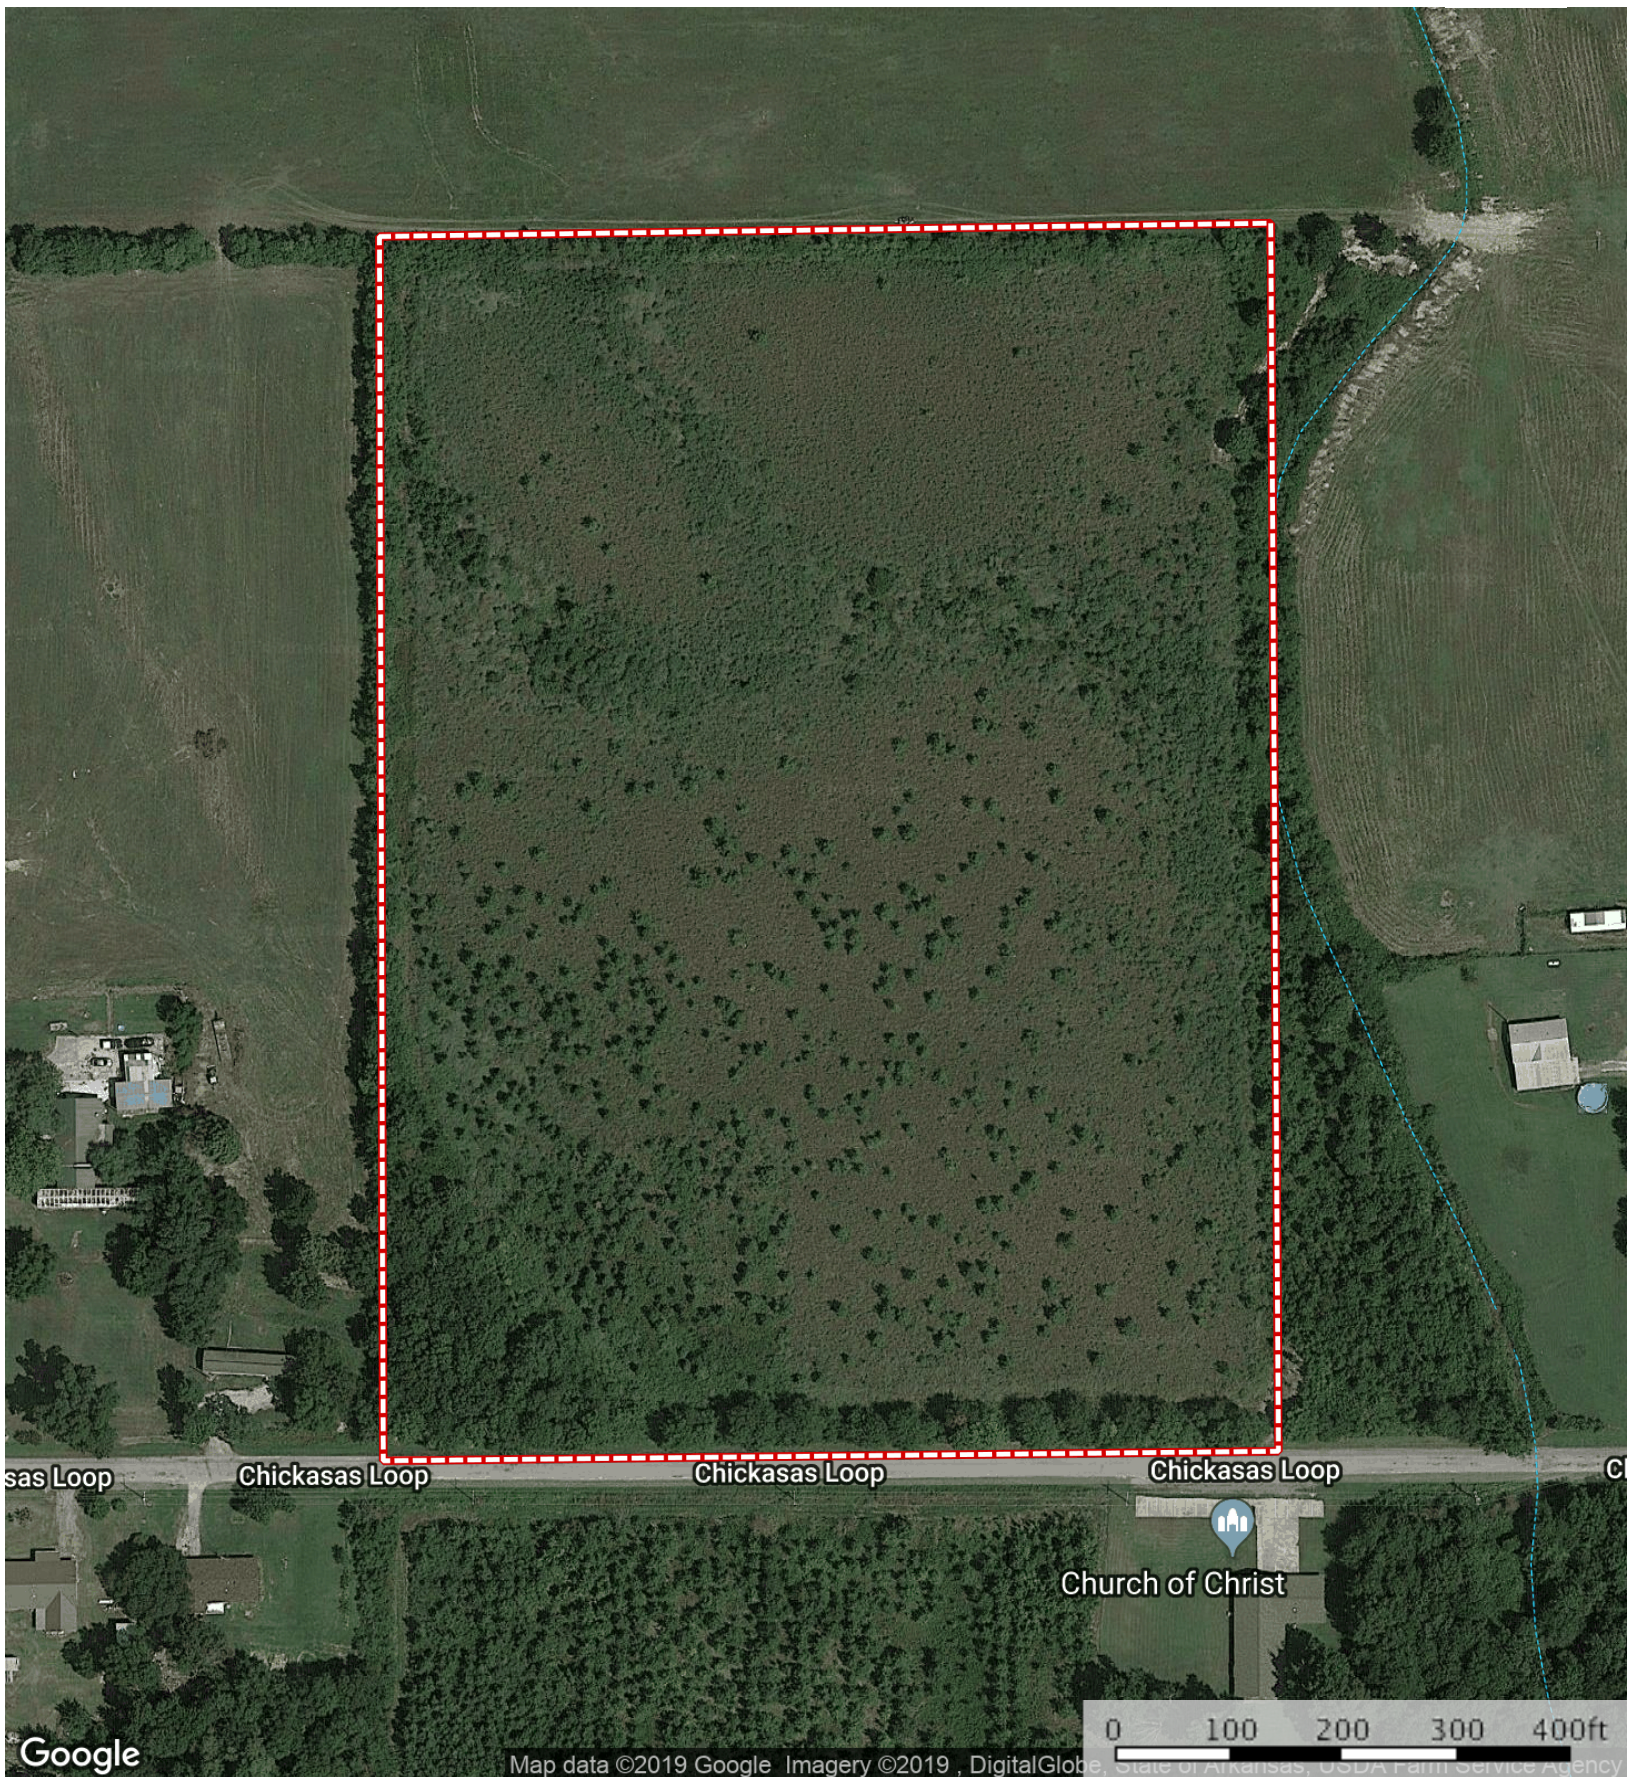

# Chickasaw Tract

West Carroll Parish, Louisiana, 14 AC +/-

Google

Map data ©2019 Google Imagery ©2019 DigitalGlobe, State of Arkansas, USDA Farm Service Agency

-  Boundary
-  Stream, Intermittent
-  River/Creek
-  Water Body