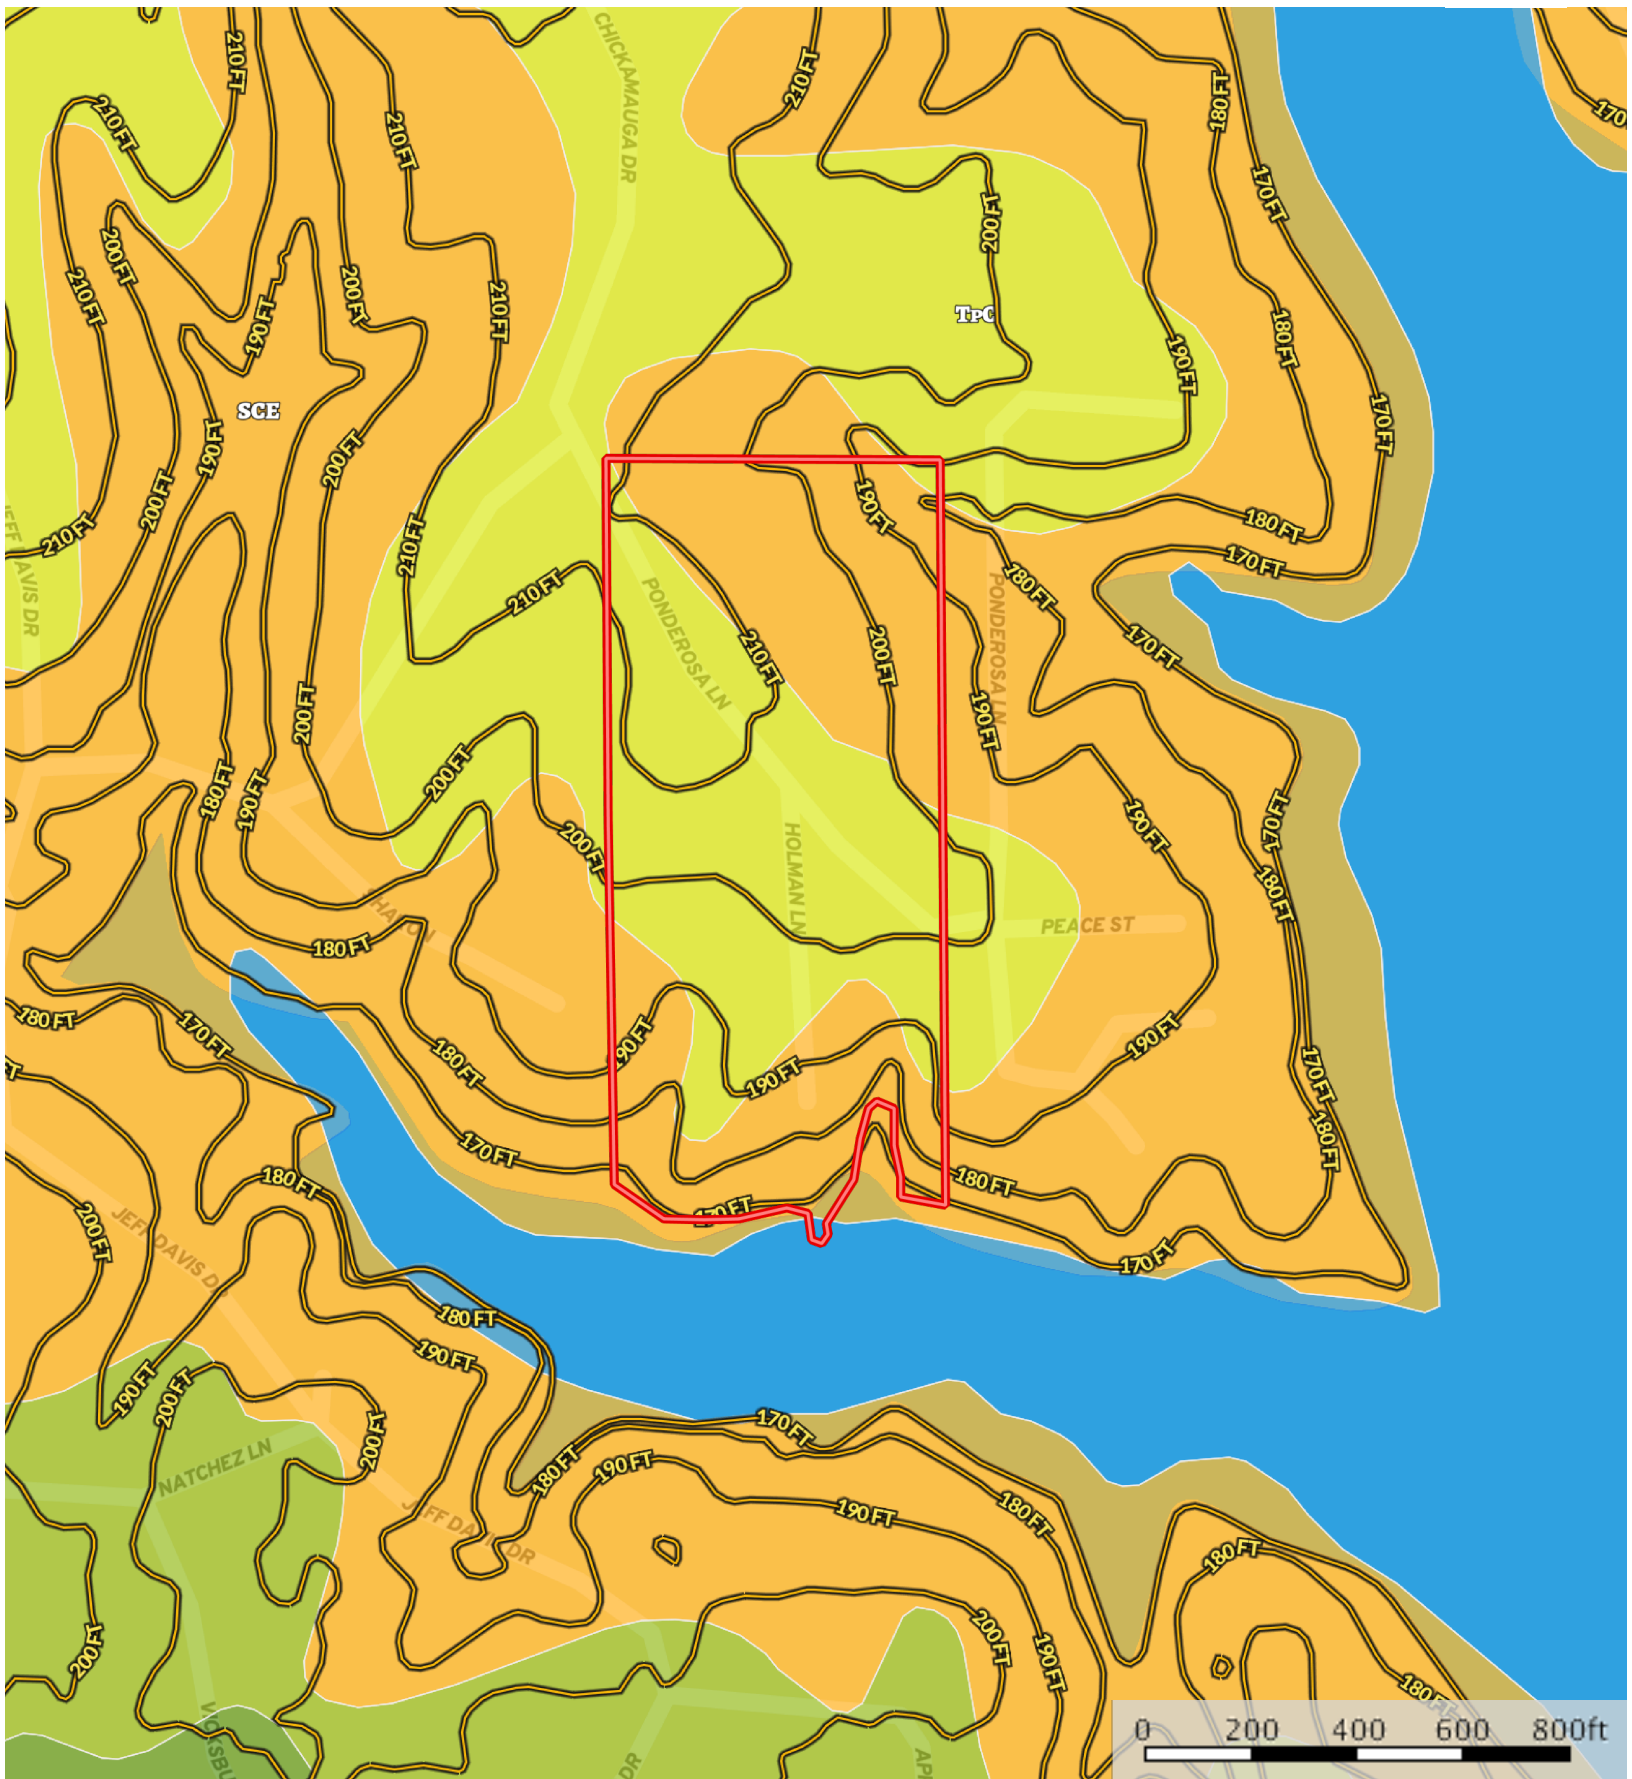

120 Holman, Sabine Parish, 15 acres +/-  
Louisiana, AC +/-

 Boundary