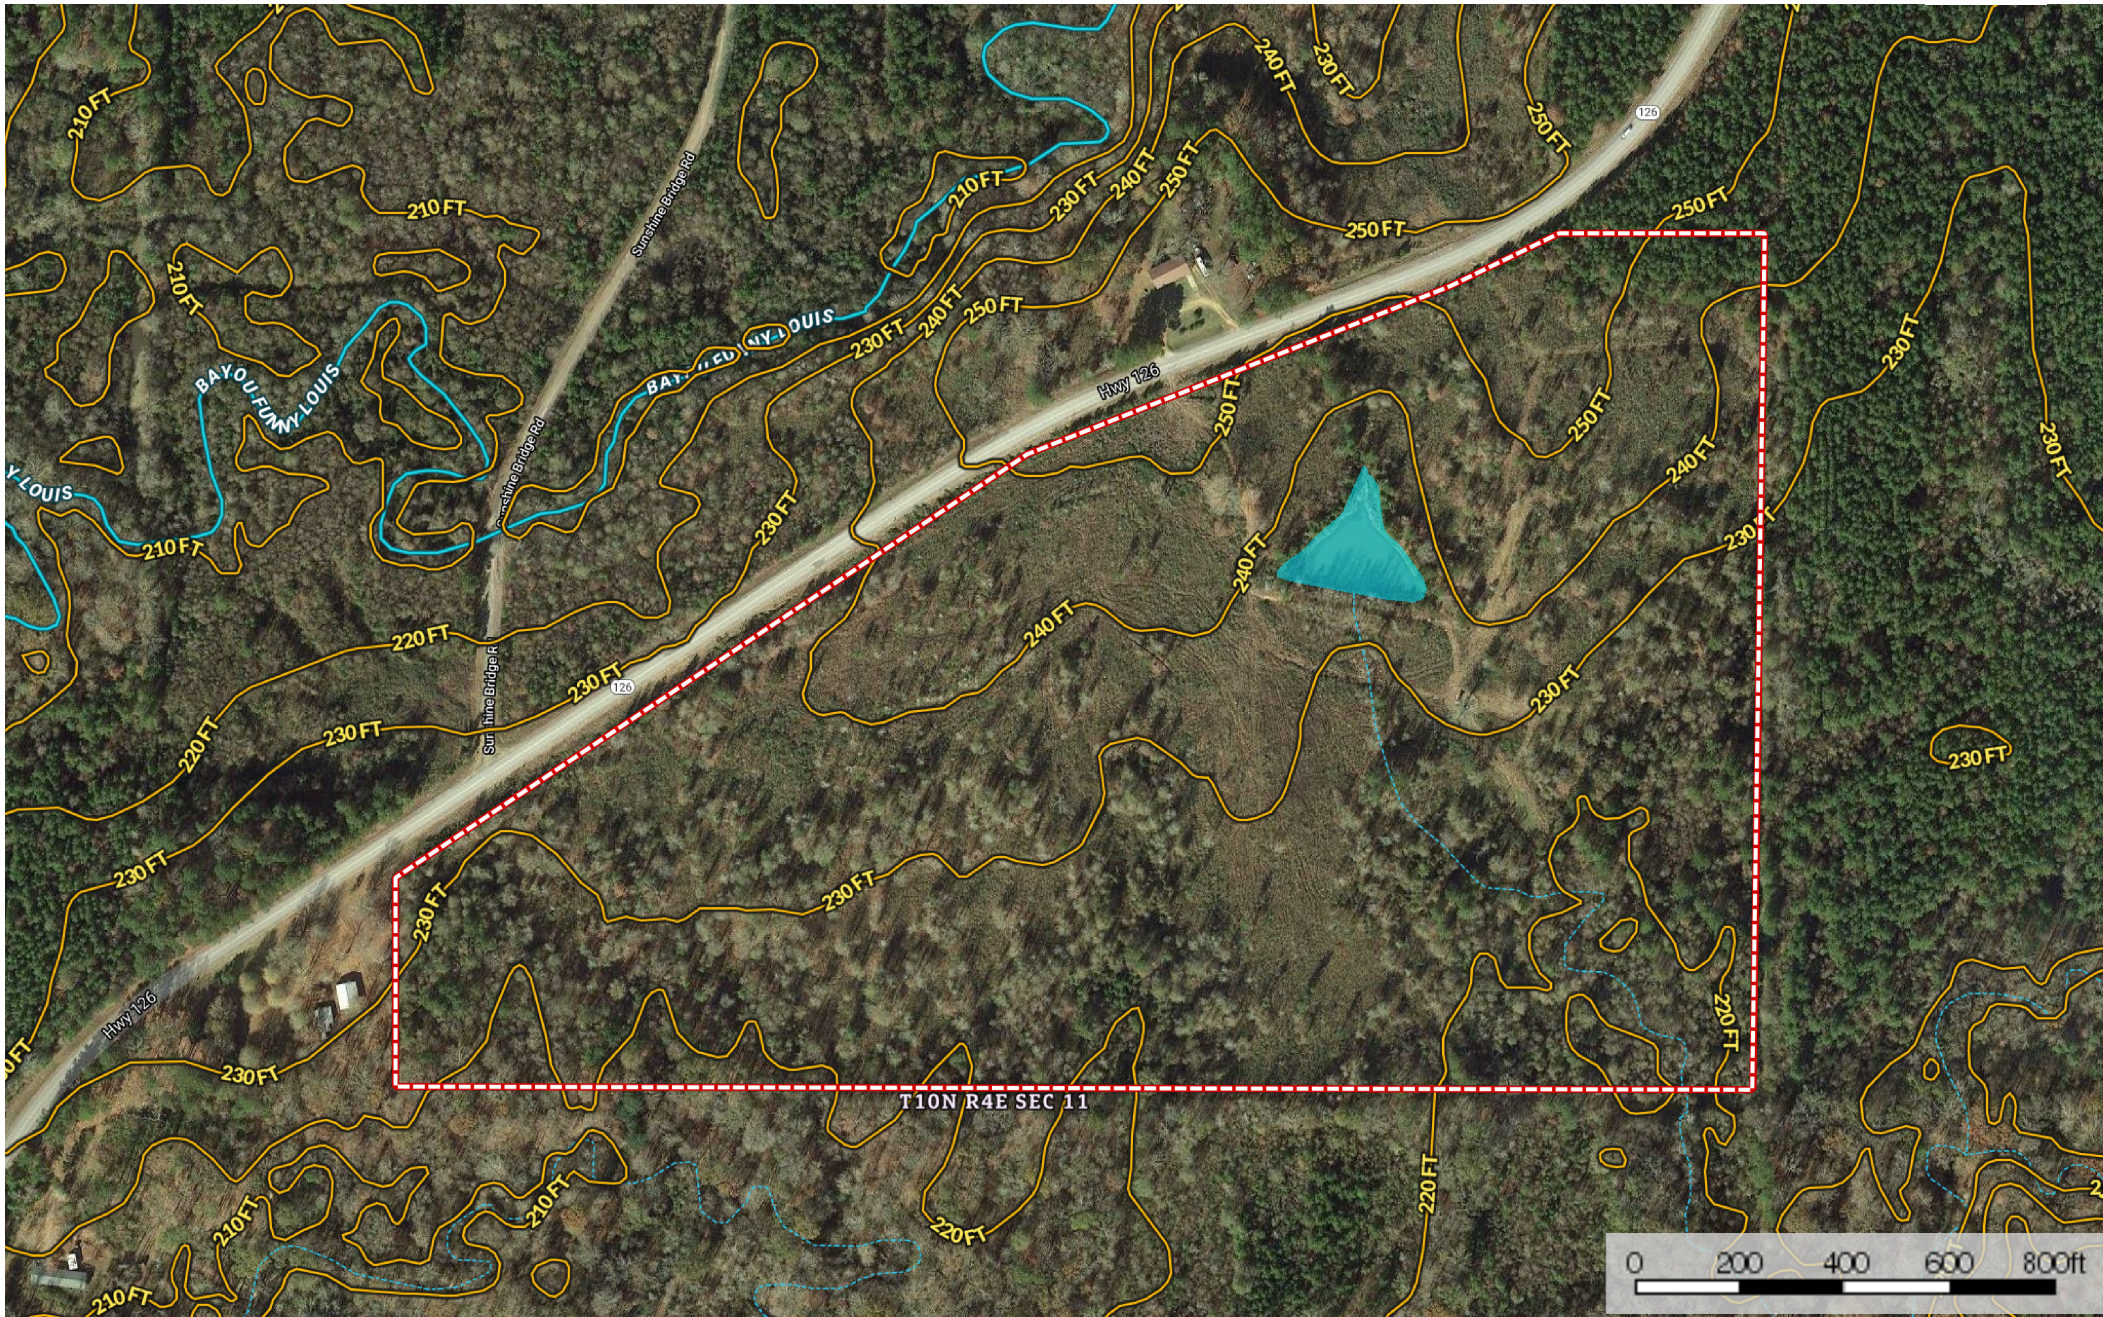

Sunshine Bridge South, LaSalle Parish, 50 Acres +/-

La Salle Parish, Louisiana, 50 AC +/-

- Boundary
- Stream, Intermittent
- River/Creek
- Water Body