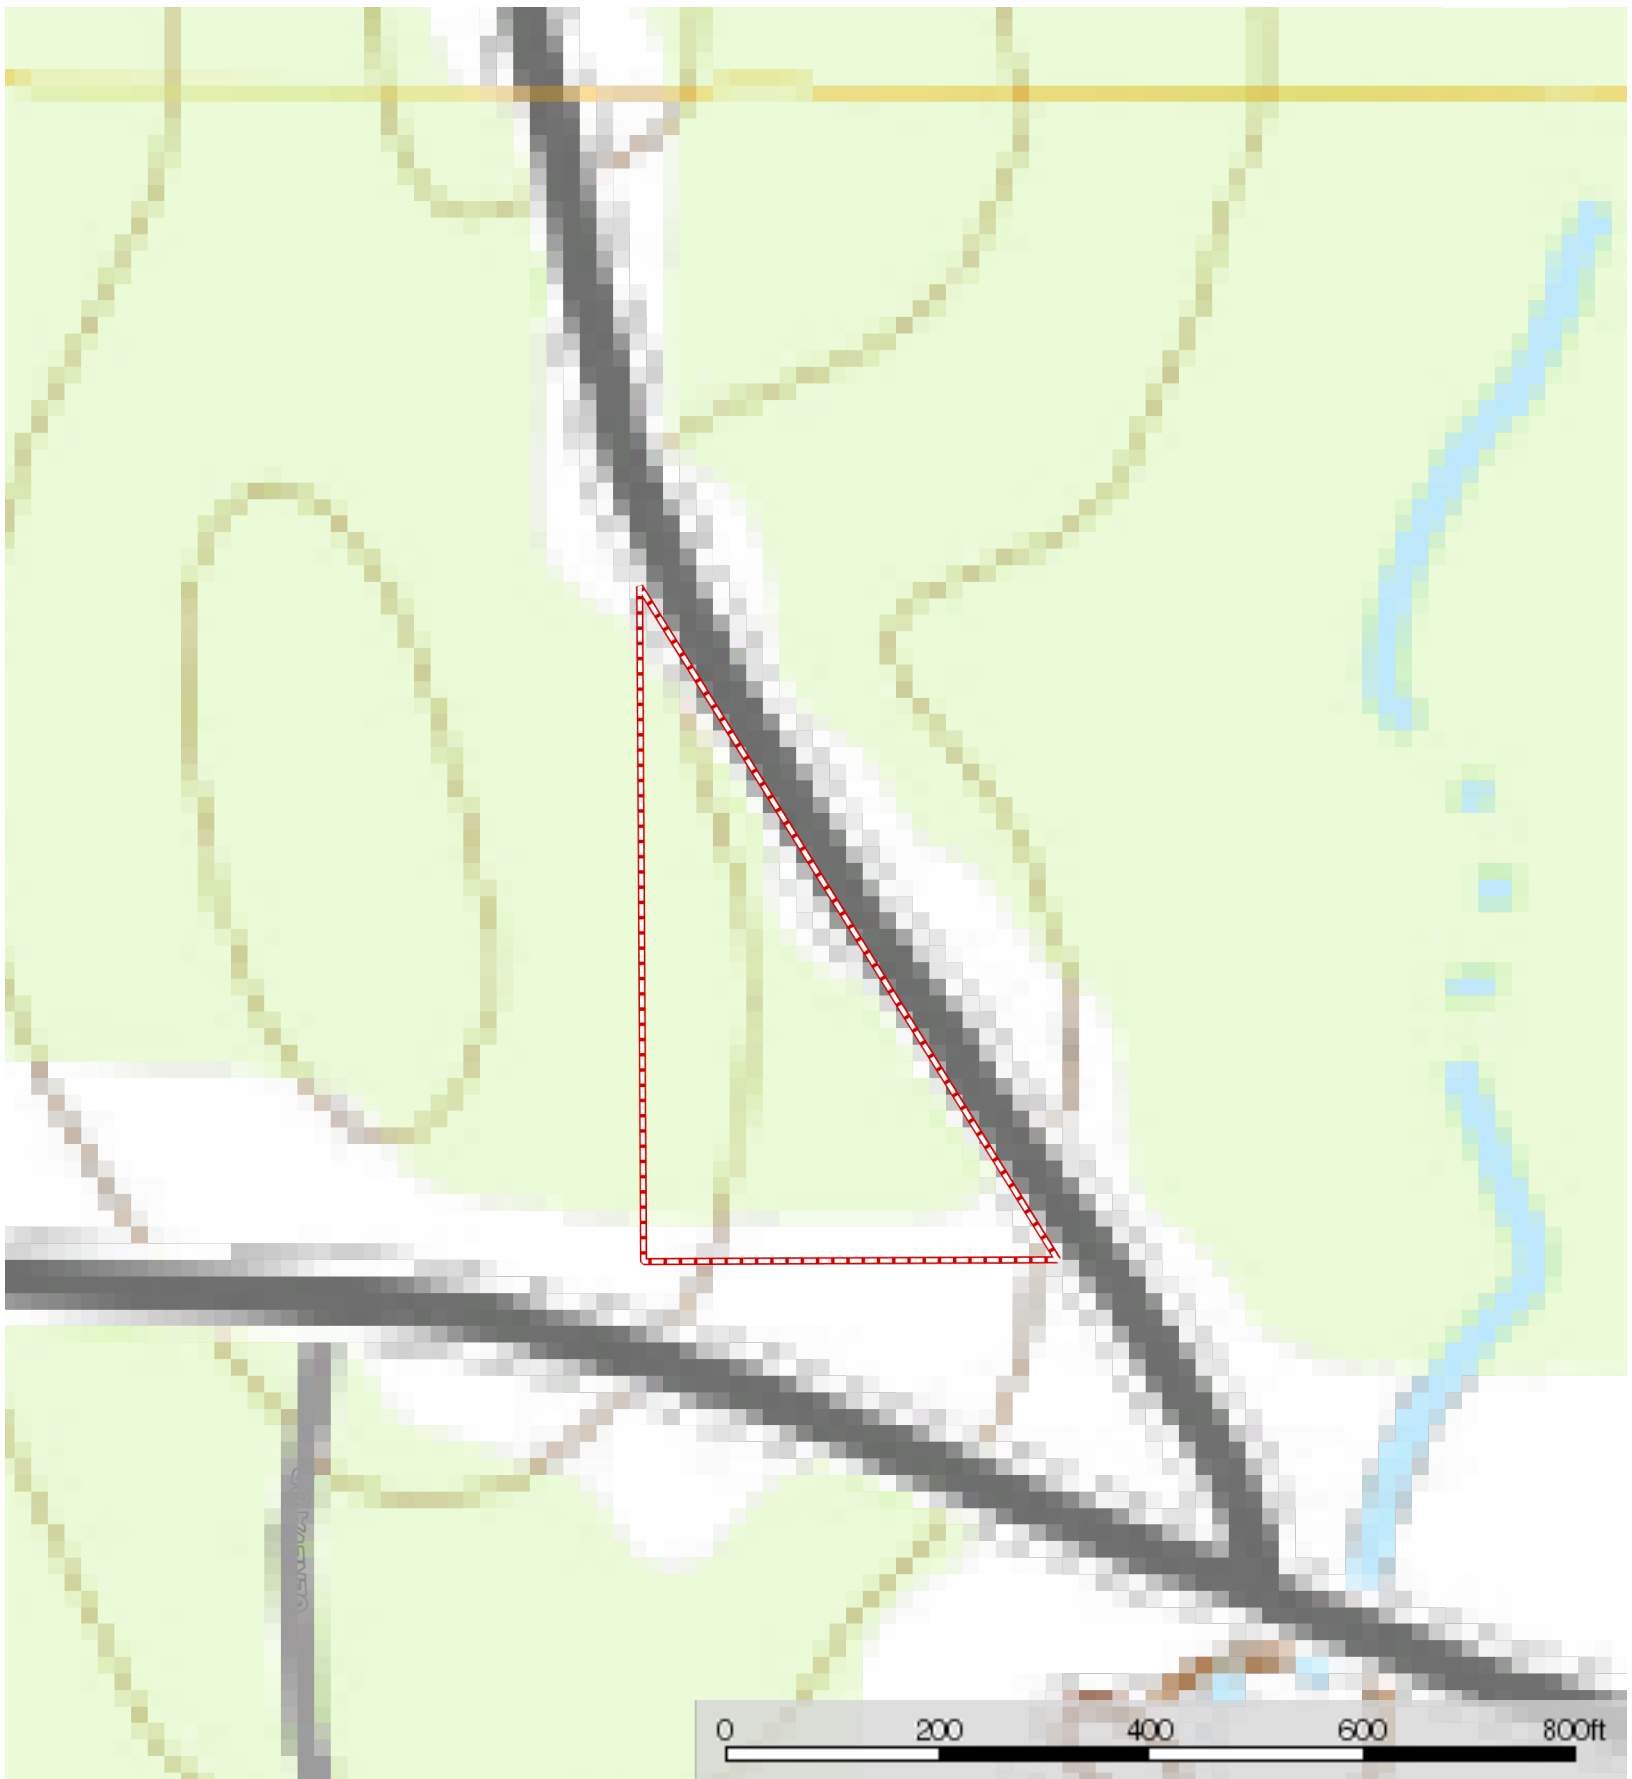

Highway 843 Homesite, LaSalle Parish, 2 Acres +/-

La Salle Parish, Louisiana, 2 AC +/-

 Boundary