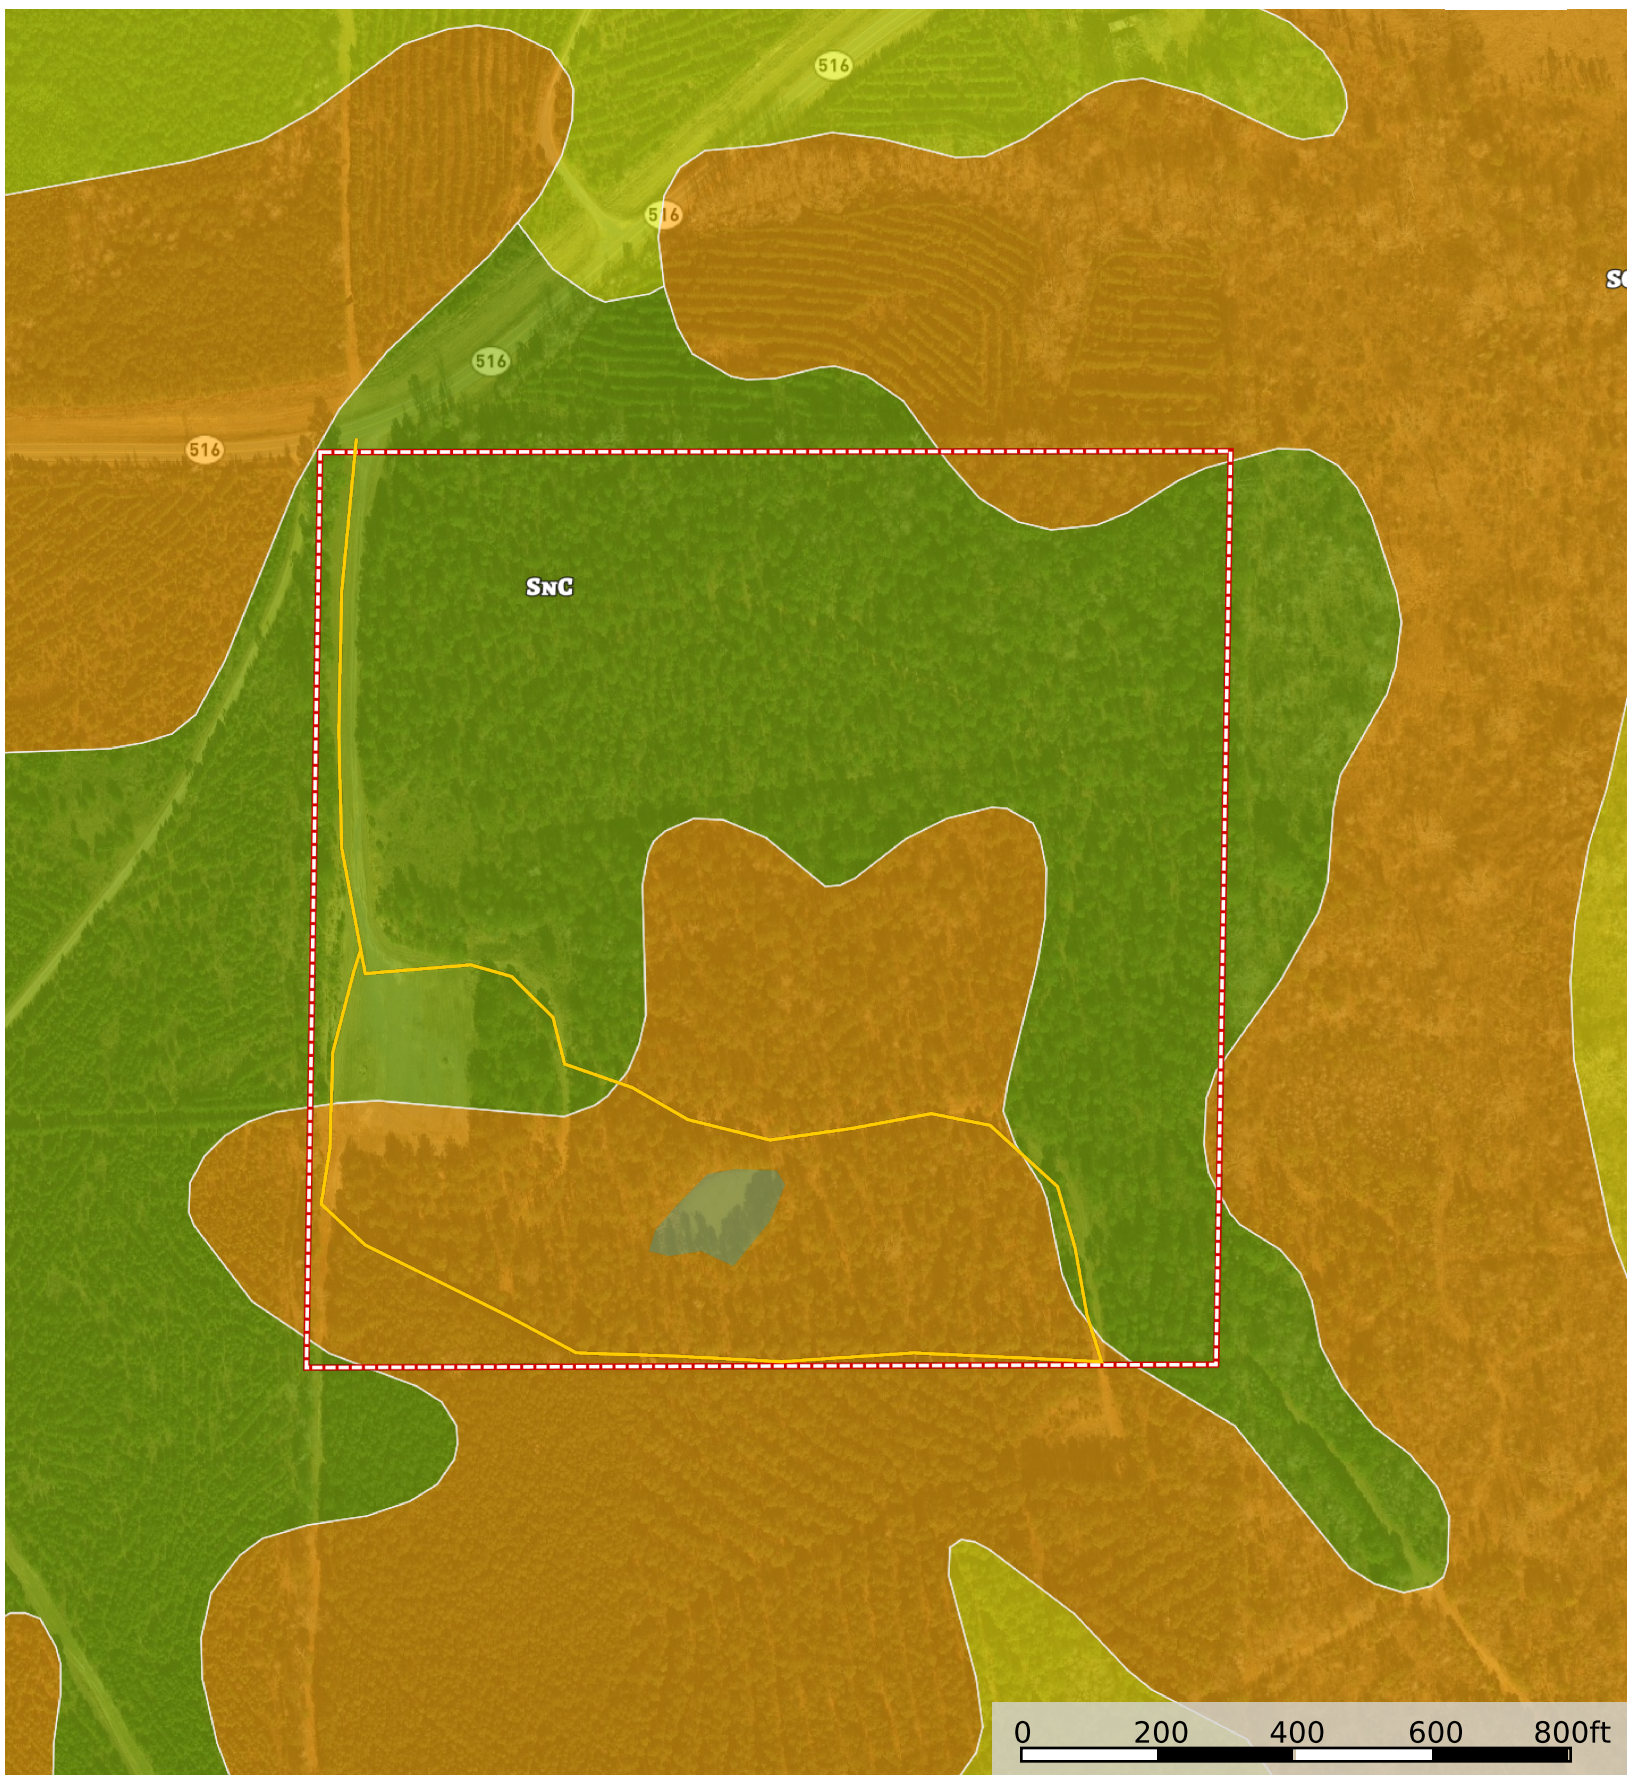

Highway 516 Homesite/Timber tract, Bienville Parish, 40

Bienville Parish, Louisiana, 40 AC +/-

 Pond / Tank  Boundary  Primary Road