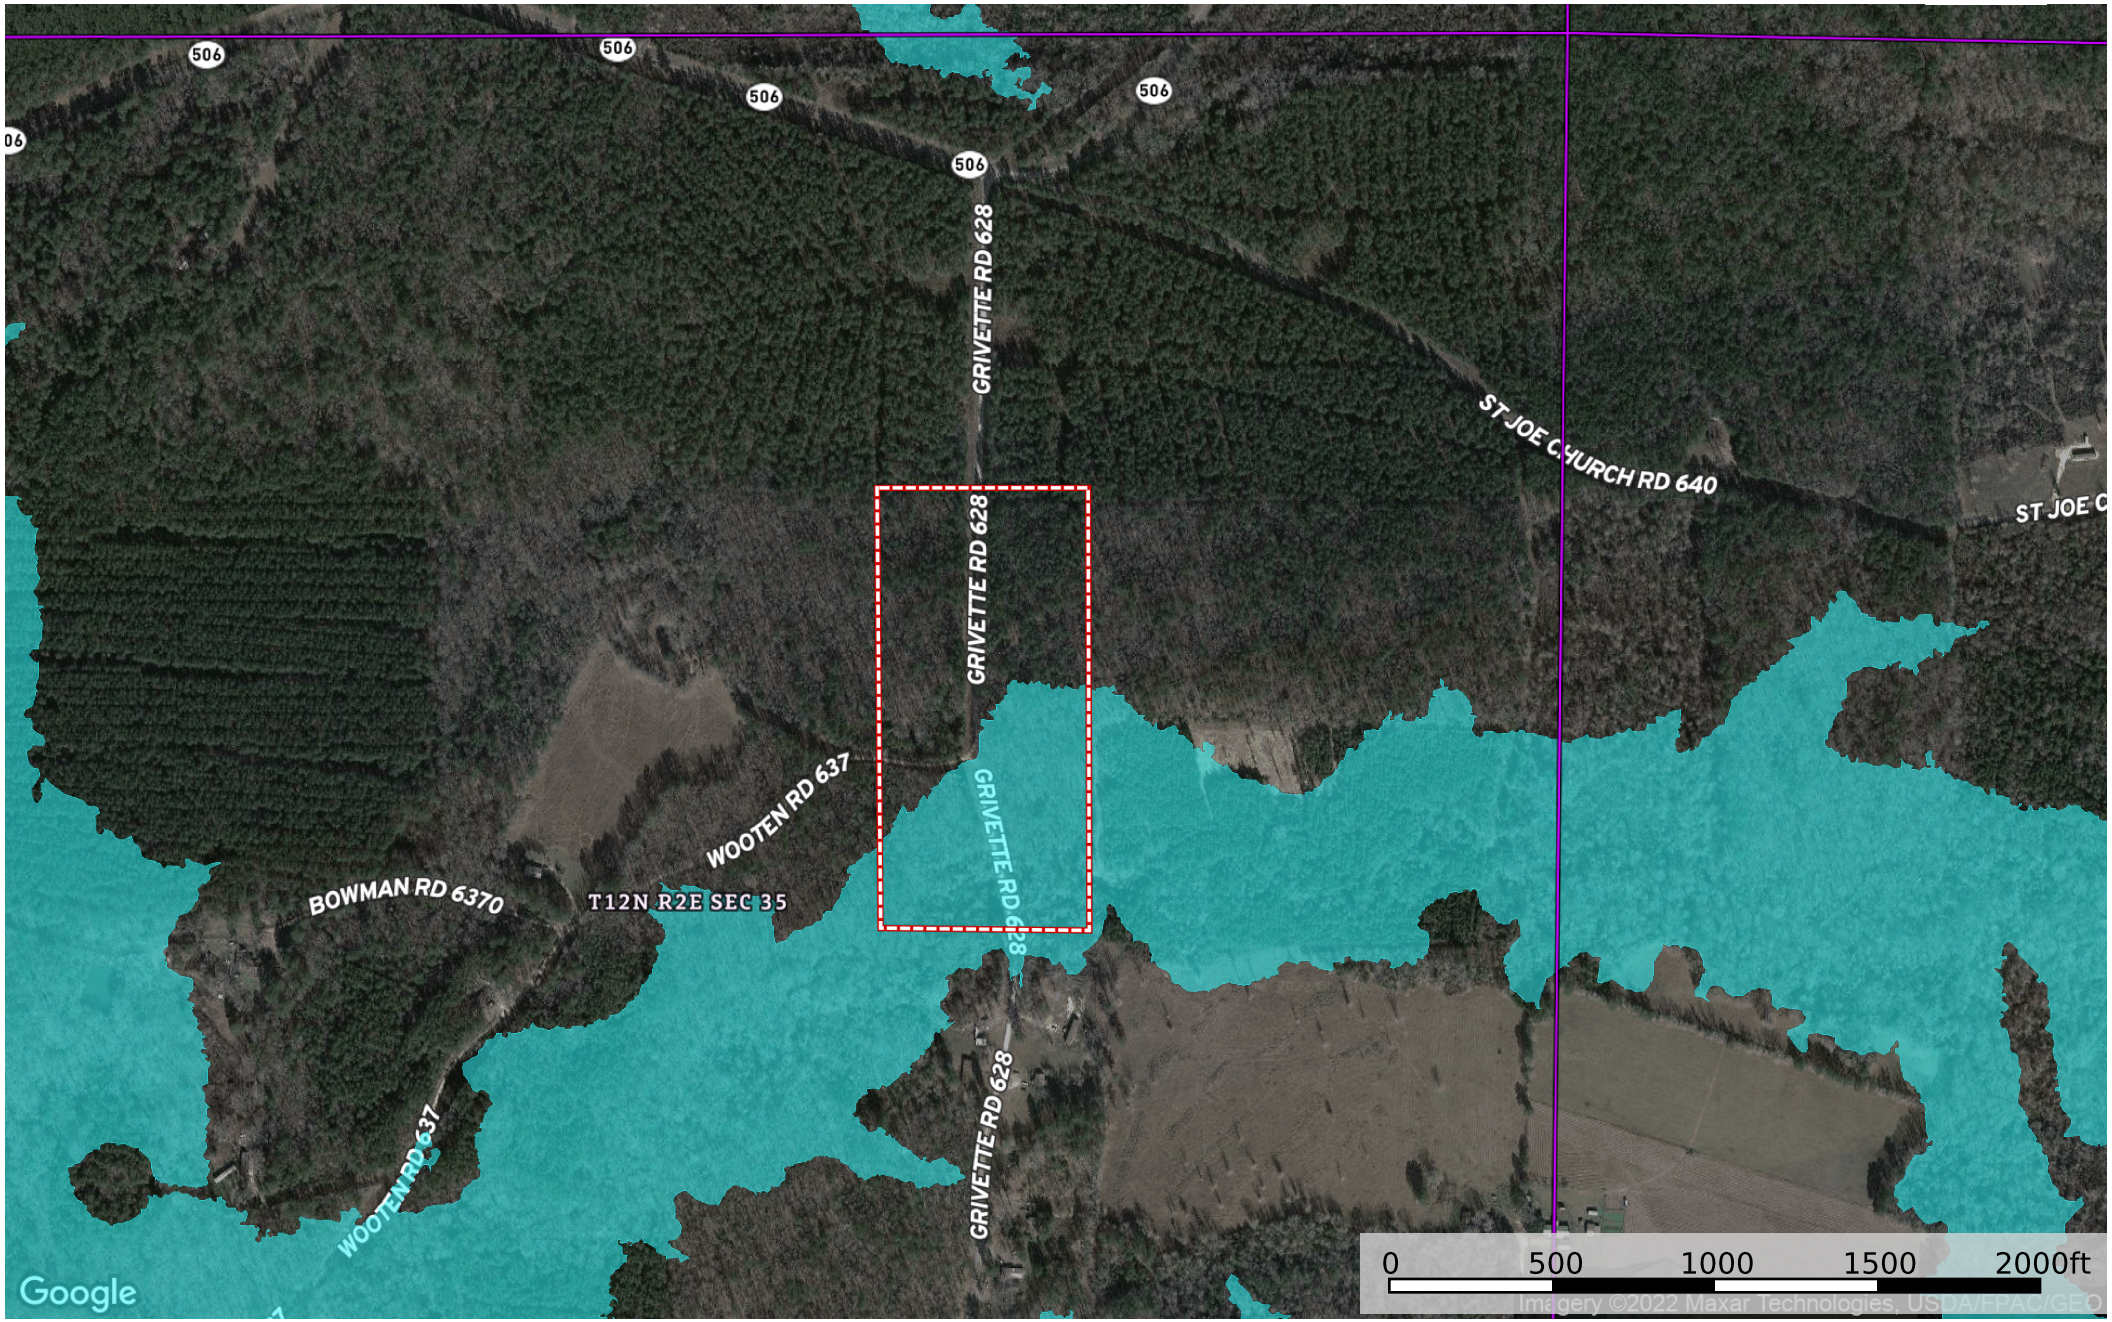

Grivette Road Homesite, Caldwell Parish, 20 Acres +/-

Caldwell Parish, Louisiana, 20 AC +/-

- Boundary
- 100 Year Floodplain
- 500 Year Floodplain
- Floodway
- Special
- Unmapped/ Not Included