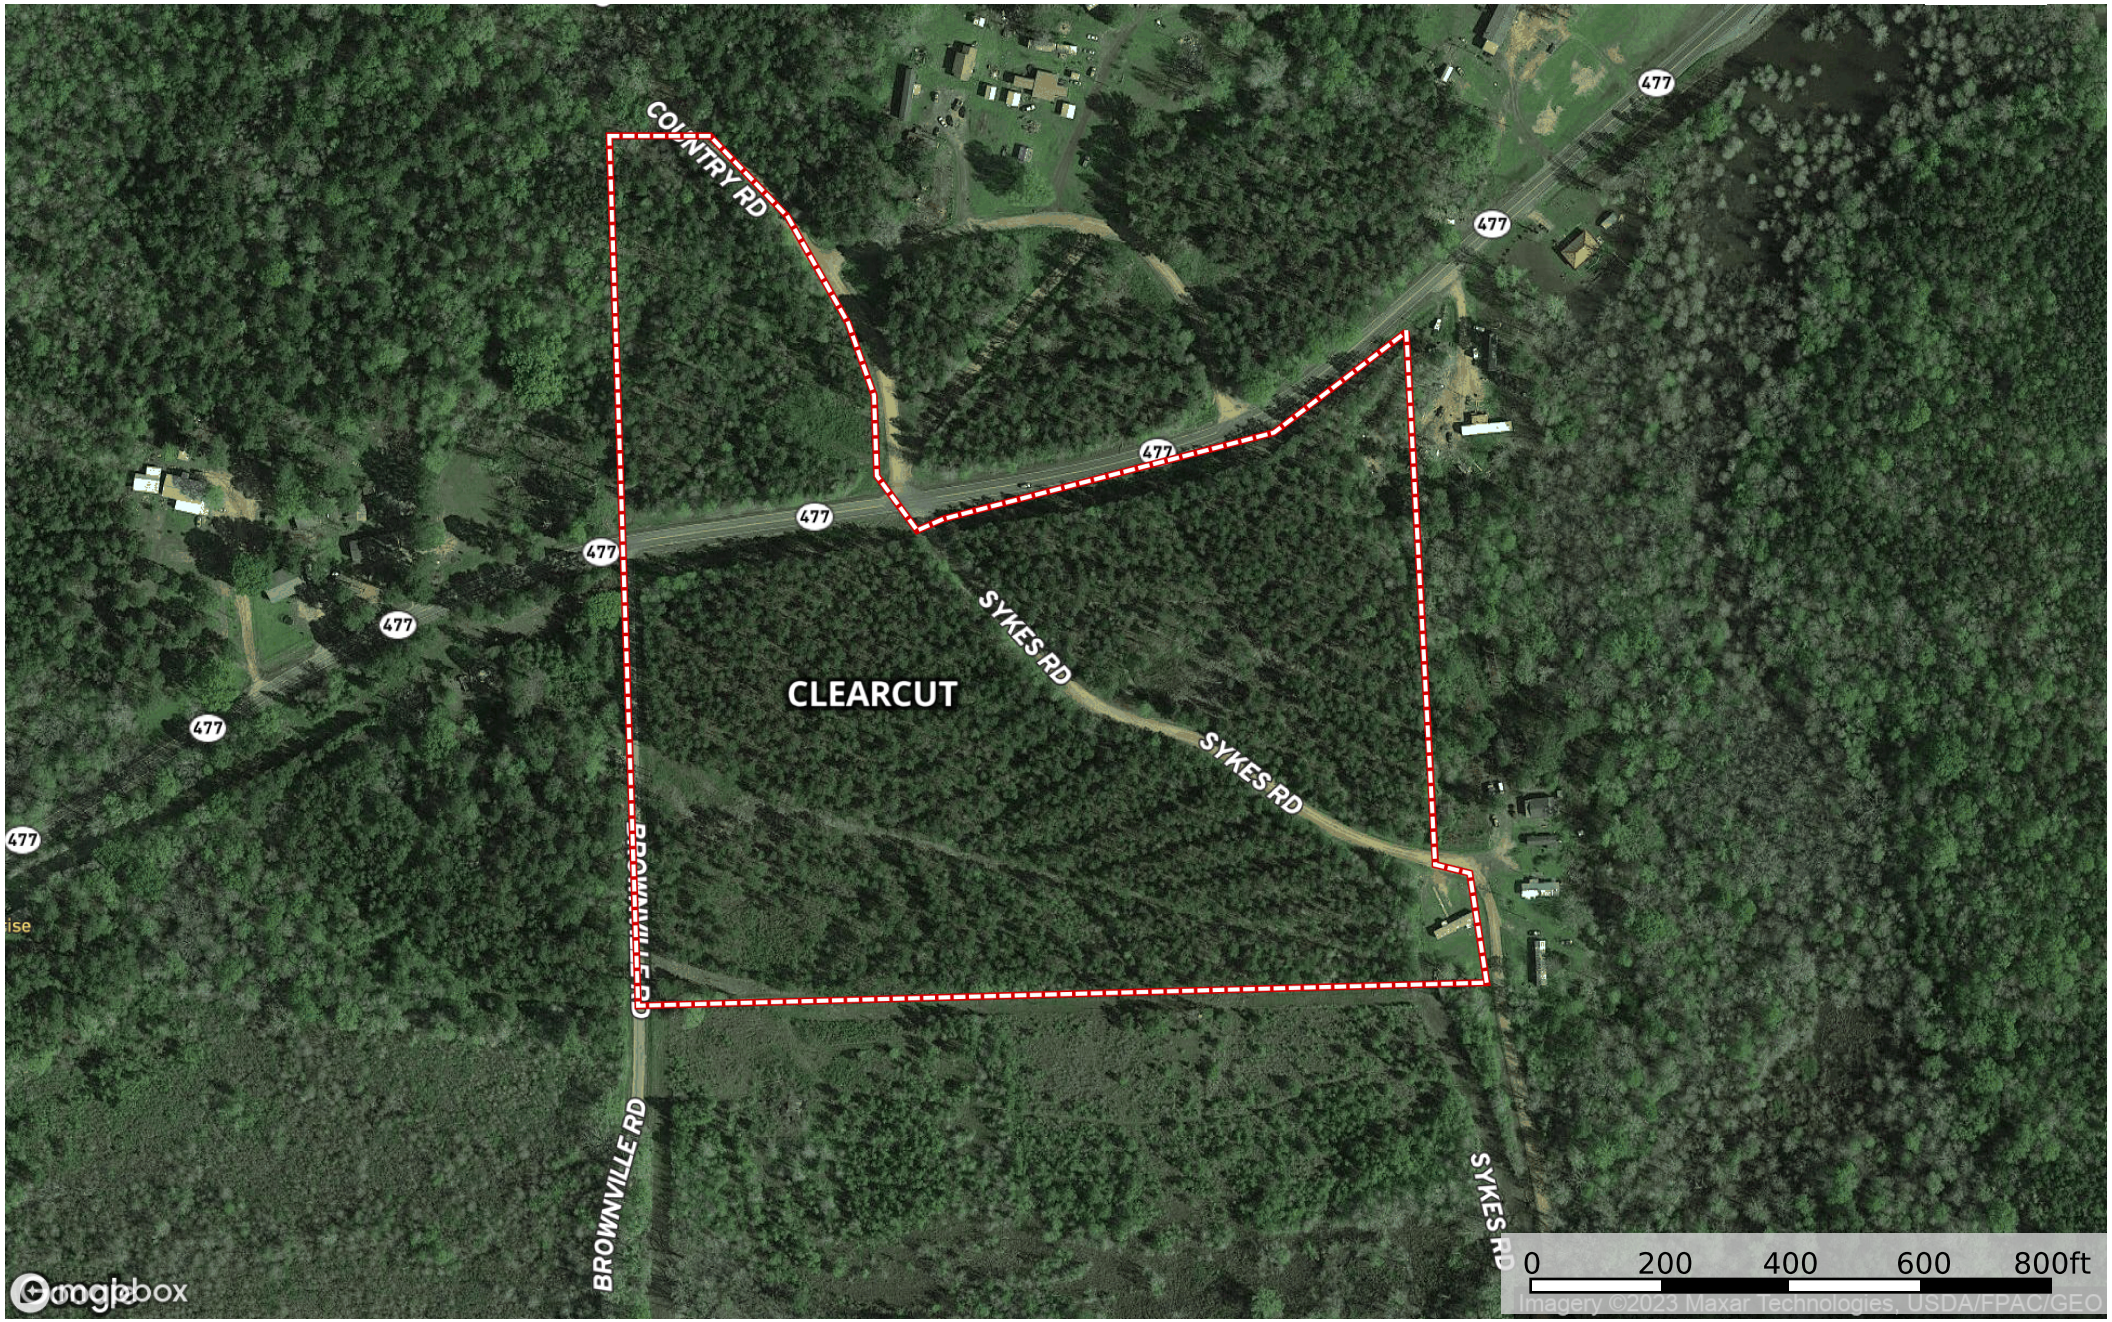

St. Maurice Cutoff Deal Tract, Winn Parish, 28 Acres +/-
Winn Parish, Louisiana, 28 AC +/-

 Boundary

Chet Atkins
P: 888-318-5263

 The information contained herein was obtained from sources deemed to be reliable. MapRight Services makes no warranties or guarantees as to the completeness or accuracy thereof.