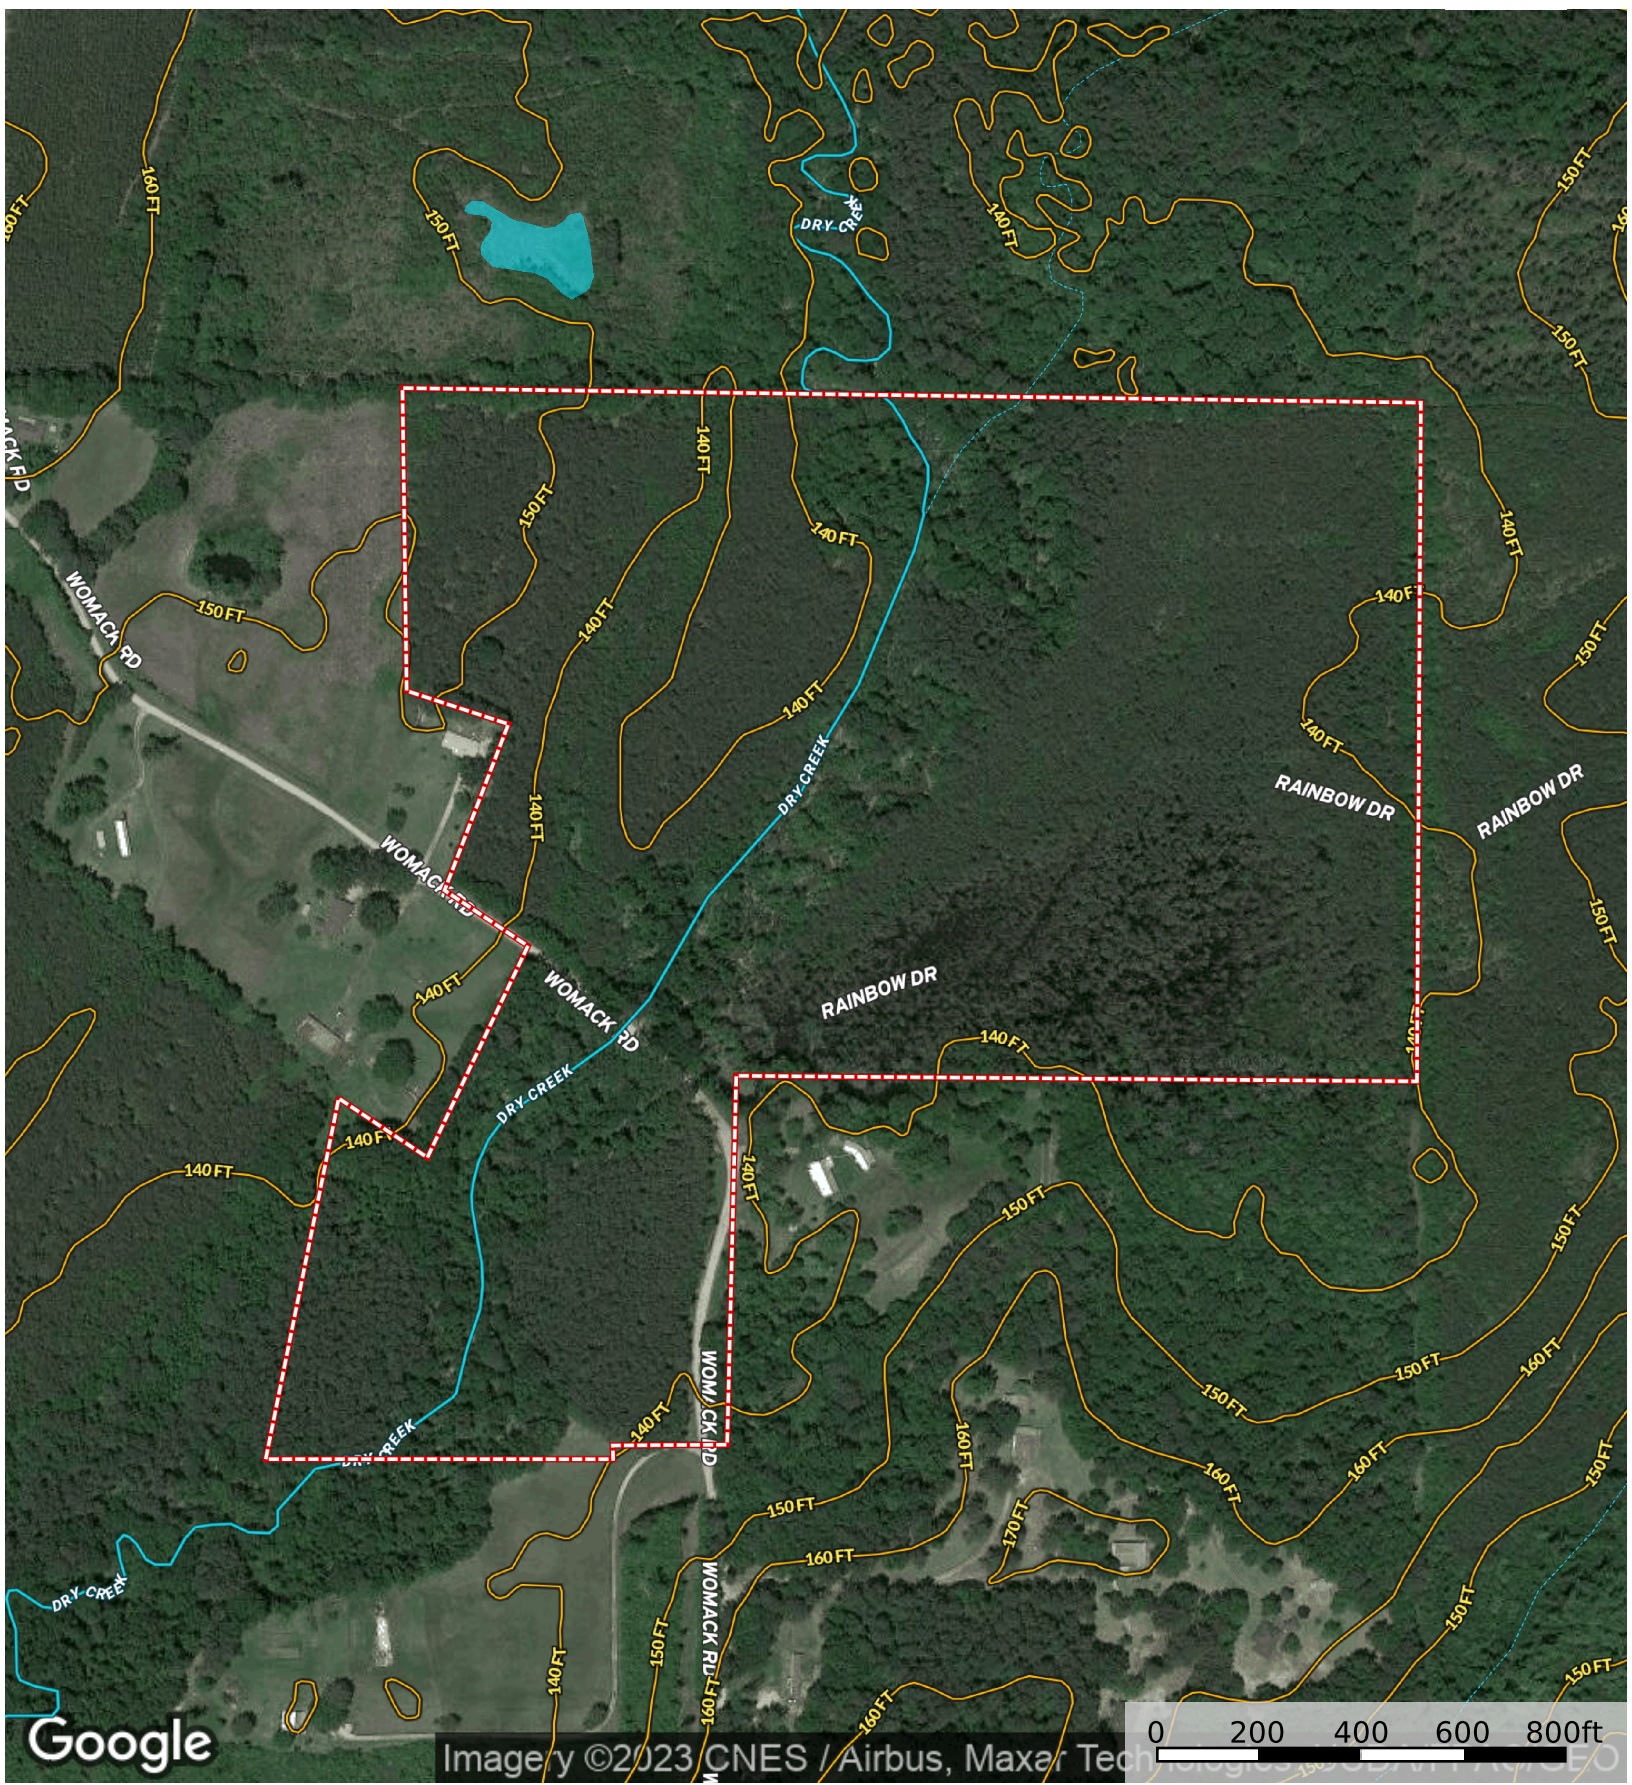

Womack Road Land, Winn Parish 73.55 Acres +/-

Winn Parish, Louisiana, 73.55 AC +/-

- Boundary
- Stream, Intermittent
- River/Creek
- Water Body

Chet Atkins
P: 888-318-5263

The information contained herein was obtained from sources deemed to be reliable. Land id™ Services makes no warranties or guarantees as to the completeness or accuracy thereof.