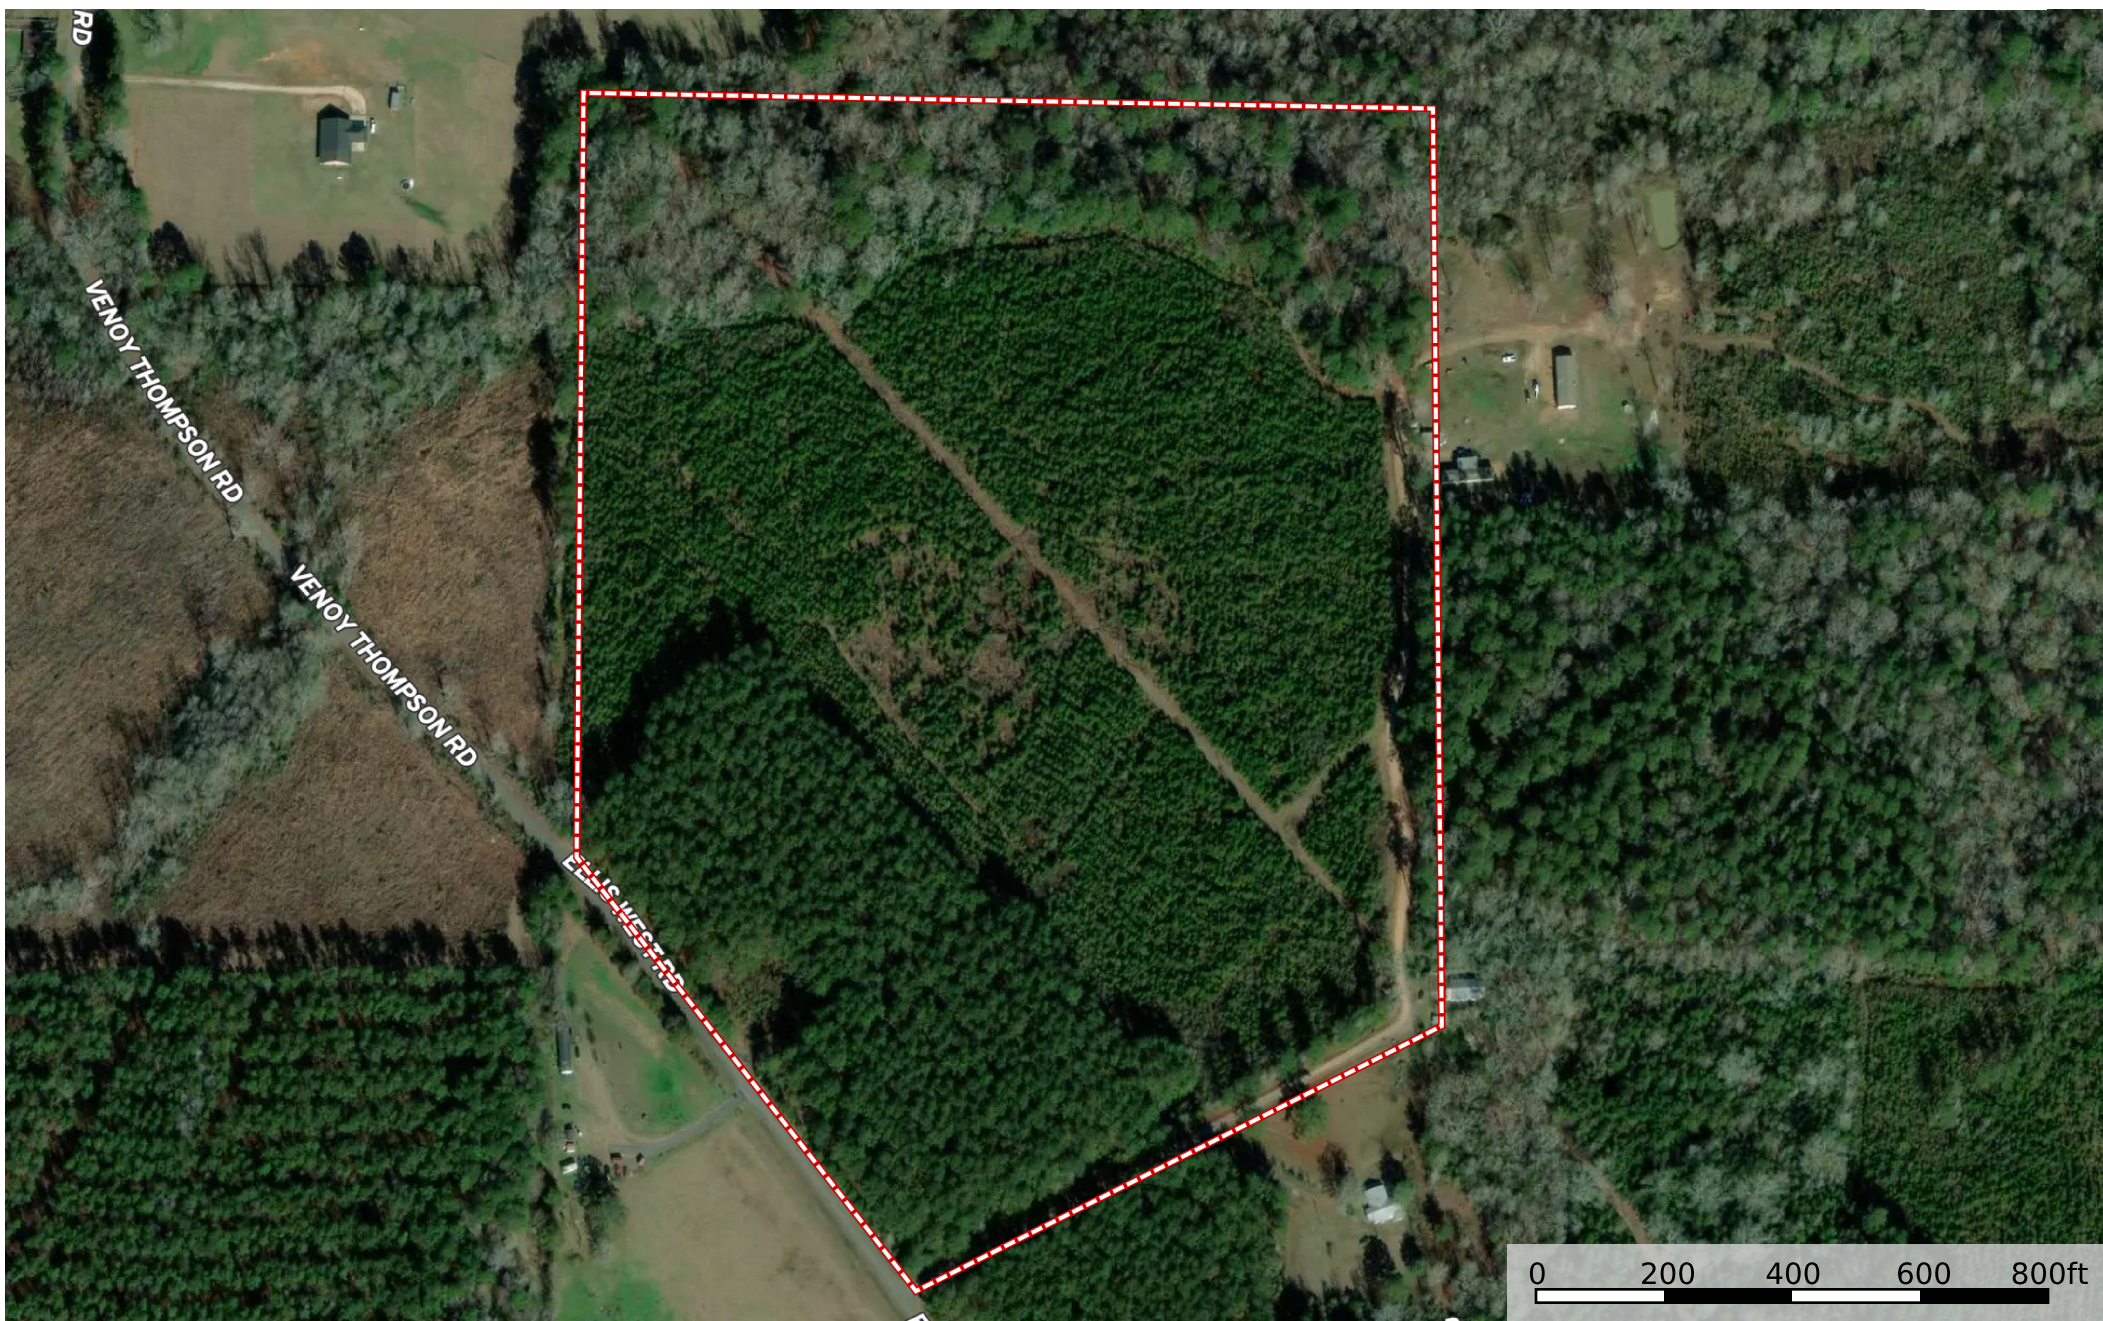

ELLIS WEST RD TRACT #1 SOIL MAP

Louisiana, 48 AC +/-

 Boundary