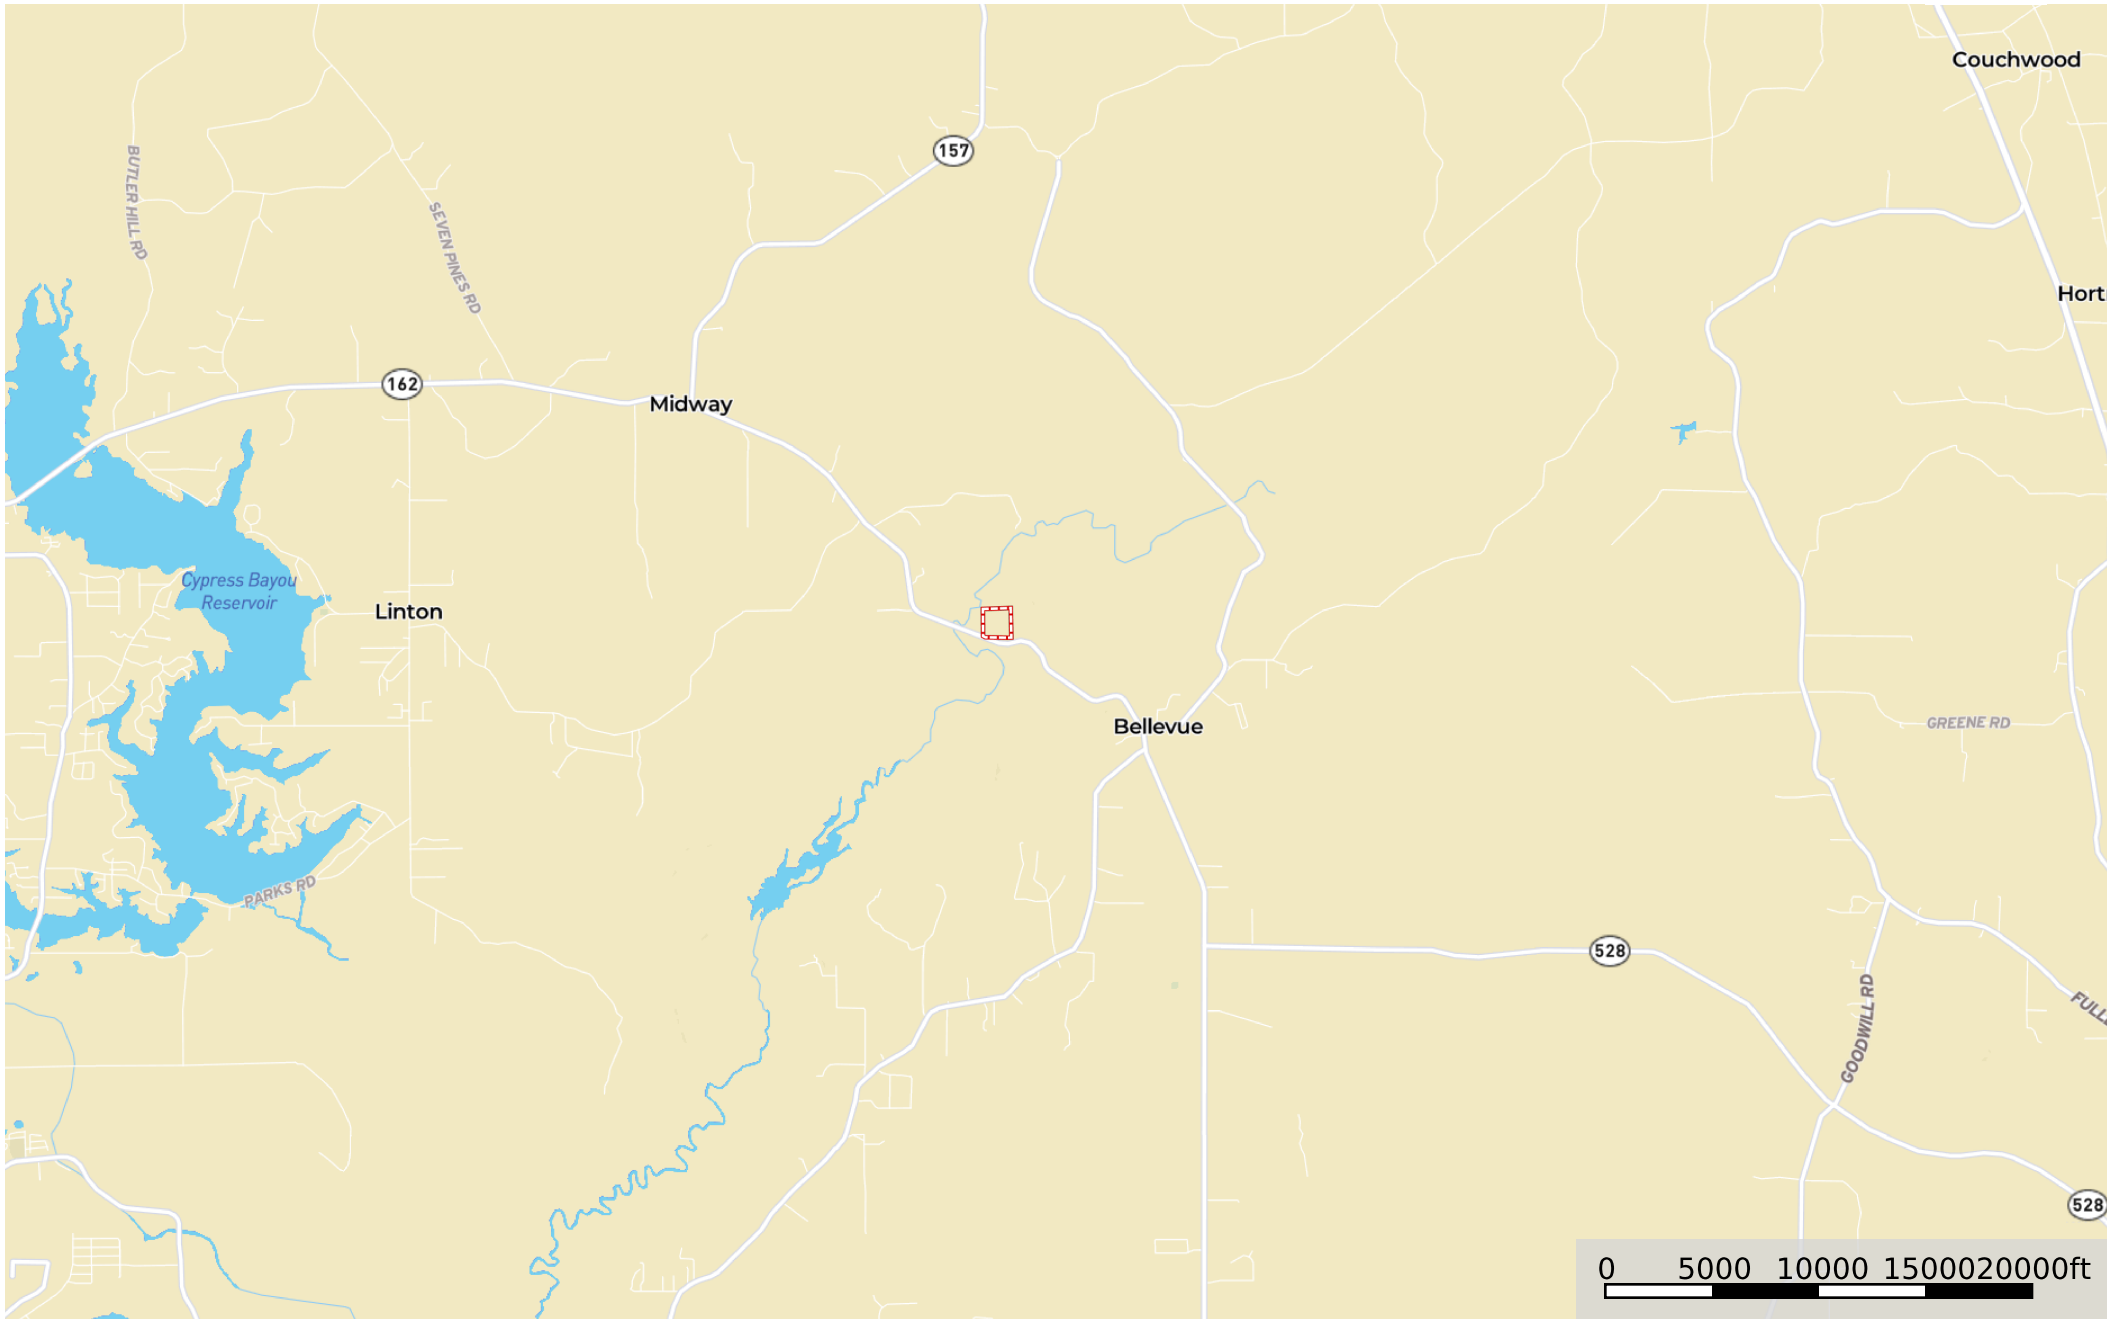

Bodcau Bayou 40

Louisiana, AC +/-

 Boundary

Travis Beaty

 The information contained herein was obtained from sources deemed to be reliable. MapRight Services makes no warranties or guarantees as to the completeness or accuracy thereof.