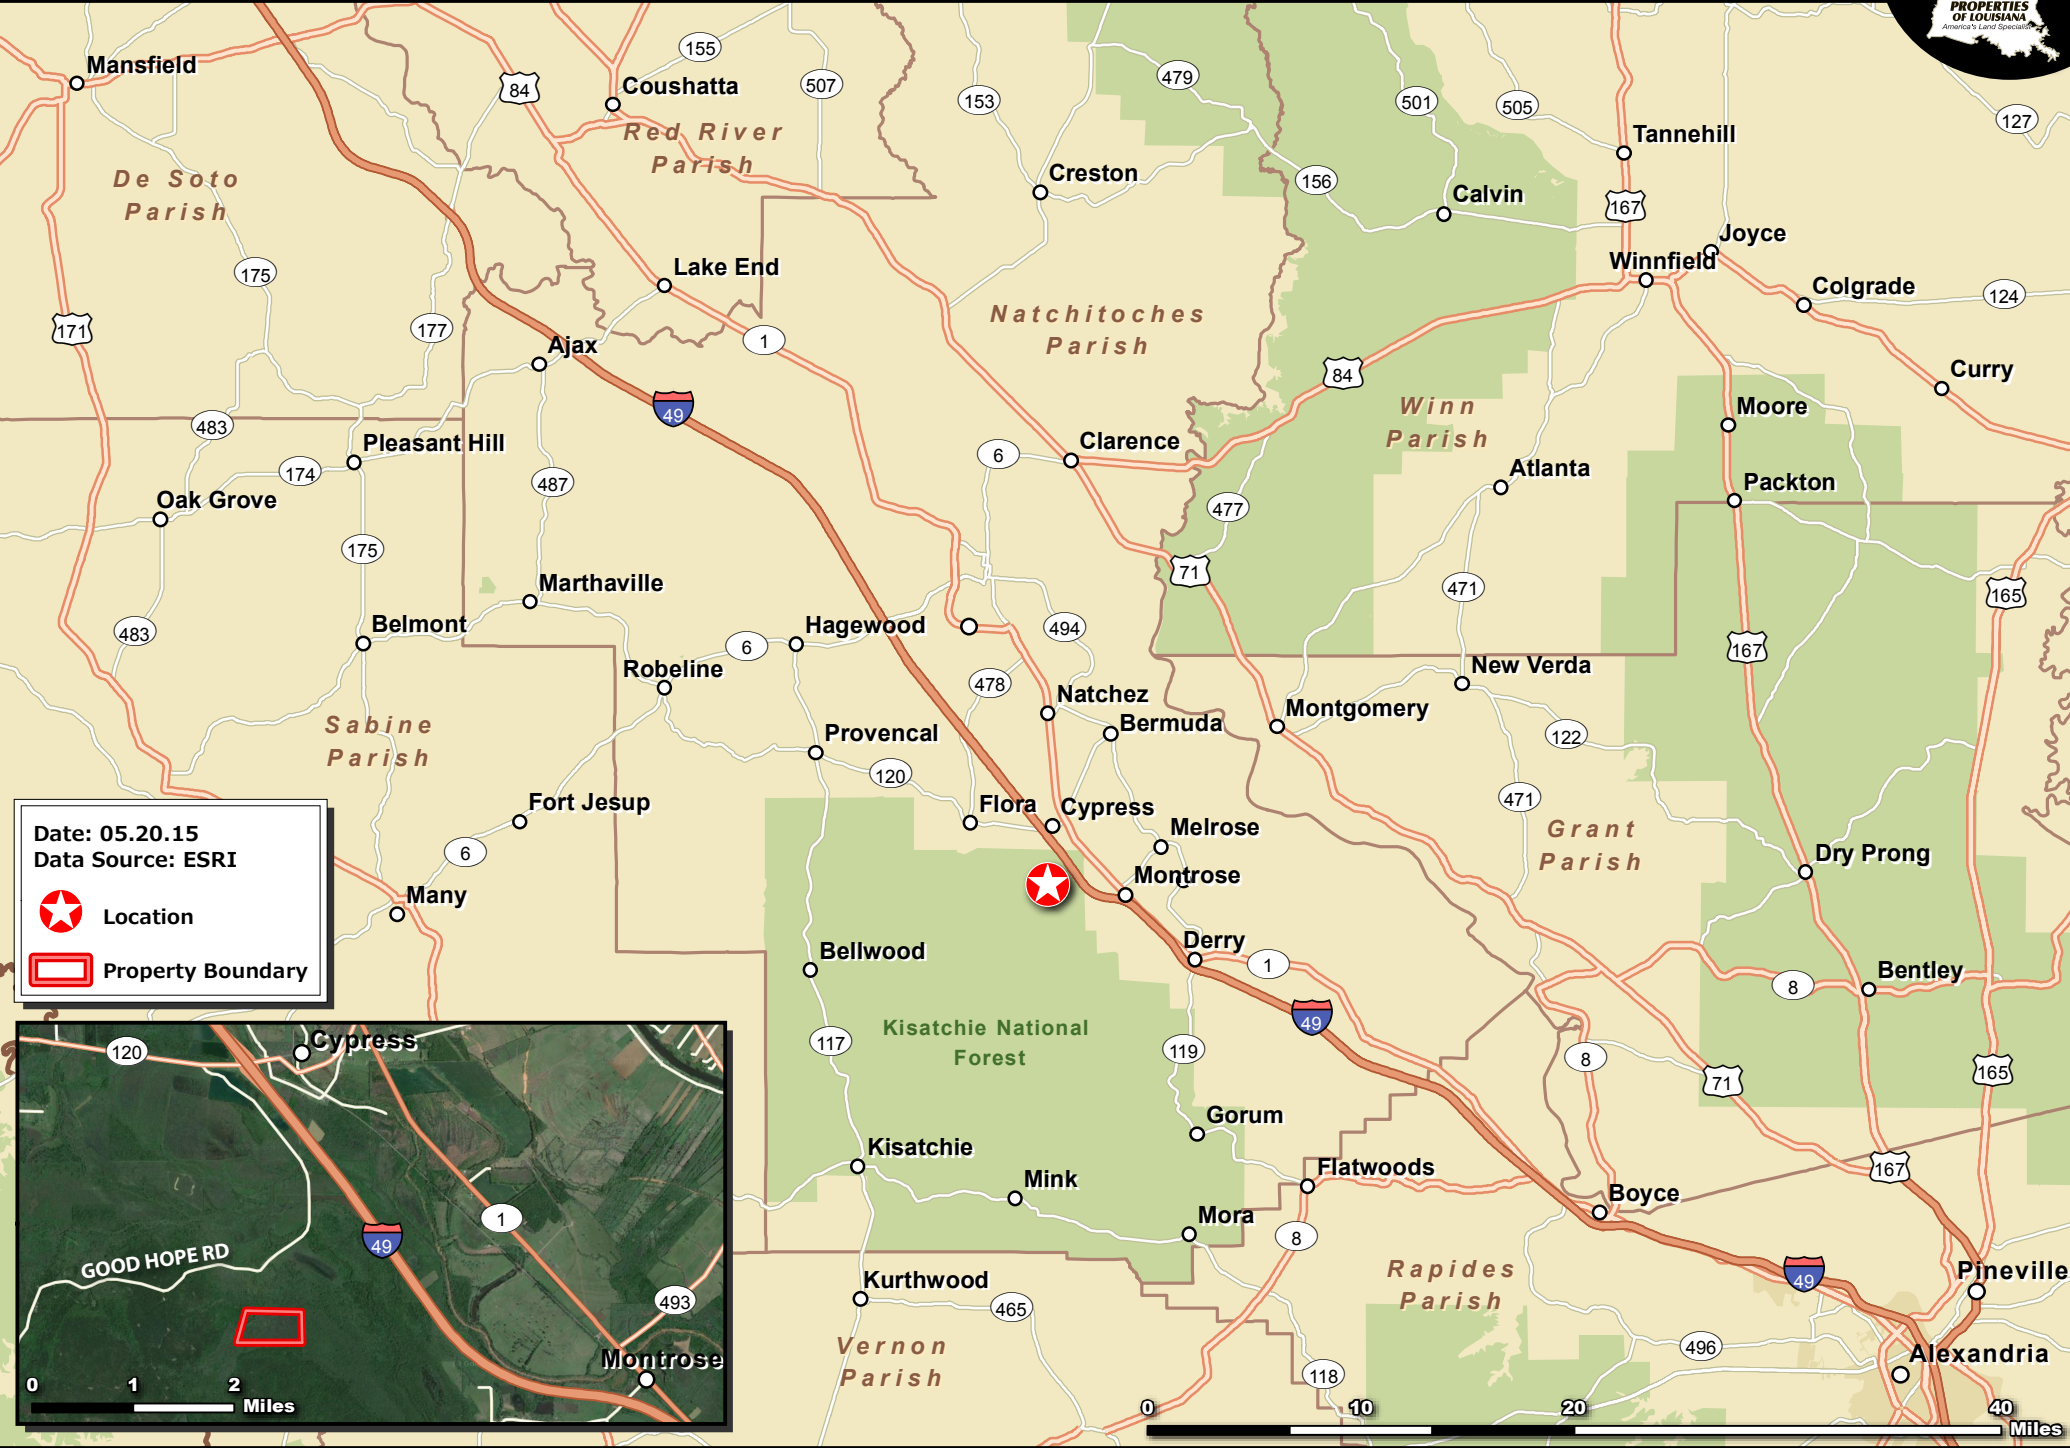

BAYOU LUCE LAKE TRACT NATCHITOCHE PARISH, LA (VICINITY OVERVIEW)

mossyokpropertiesla.com

Date: 05.20.15
Data Source: ESRI

- Location
- Property Boundary

Paul Ferrell, Certified Land Specialist 2950 Fairfield Ave, Ste 200 Shreveport, LA 71104