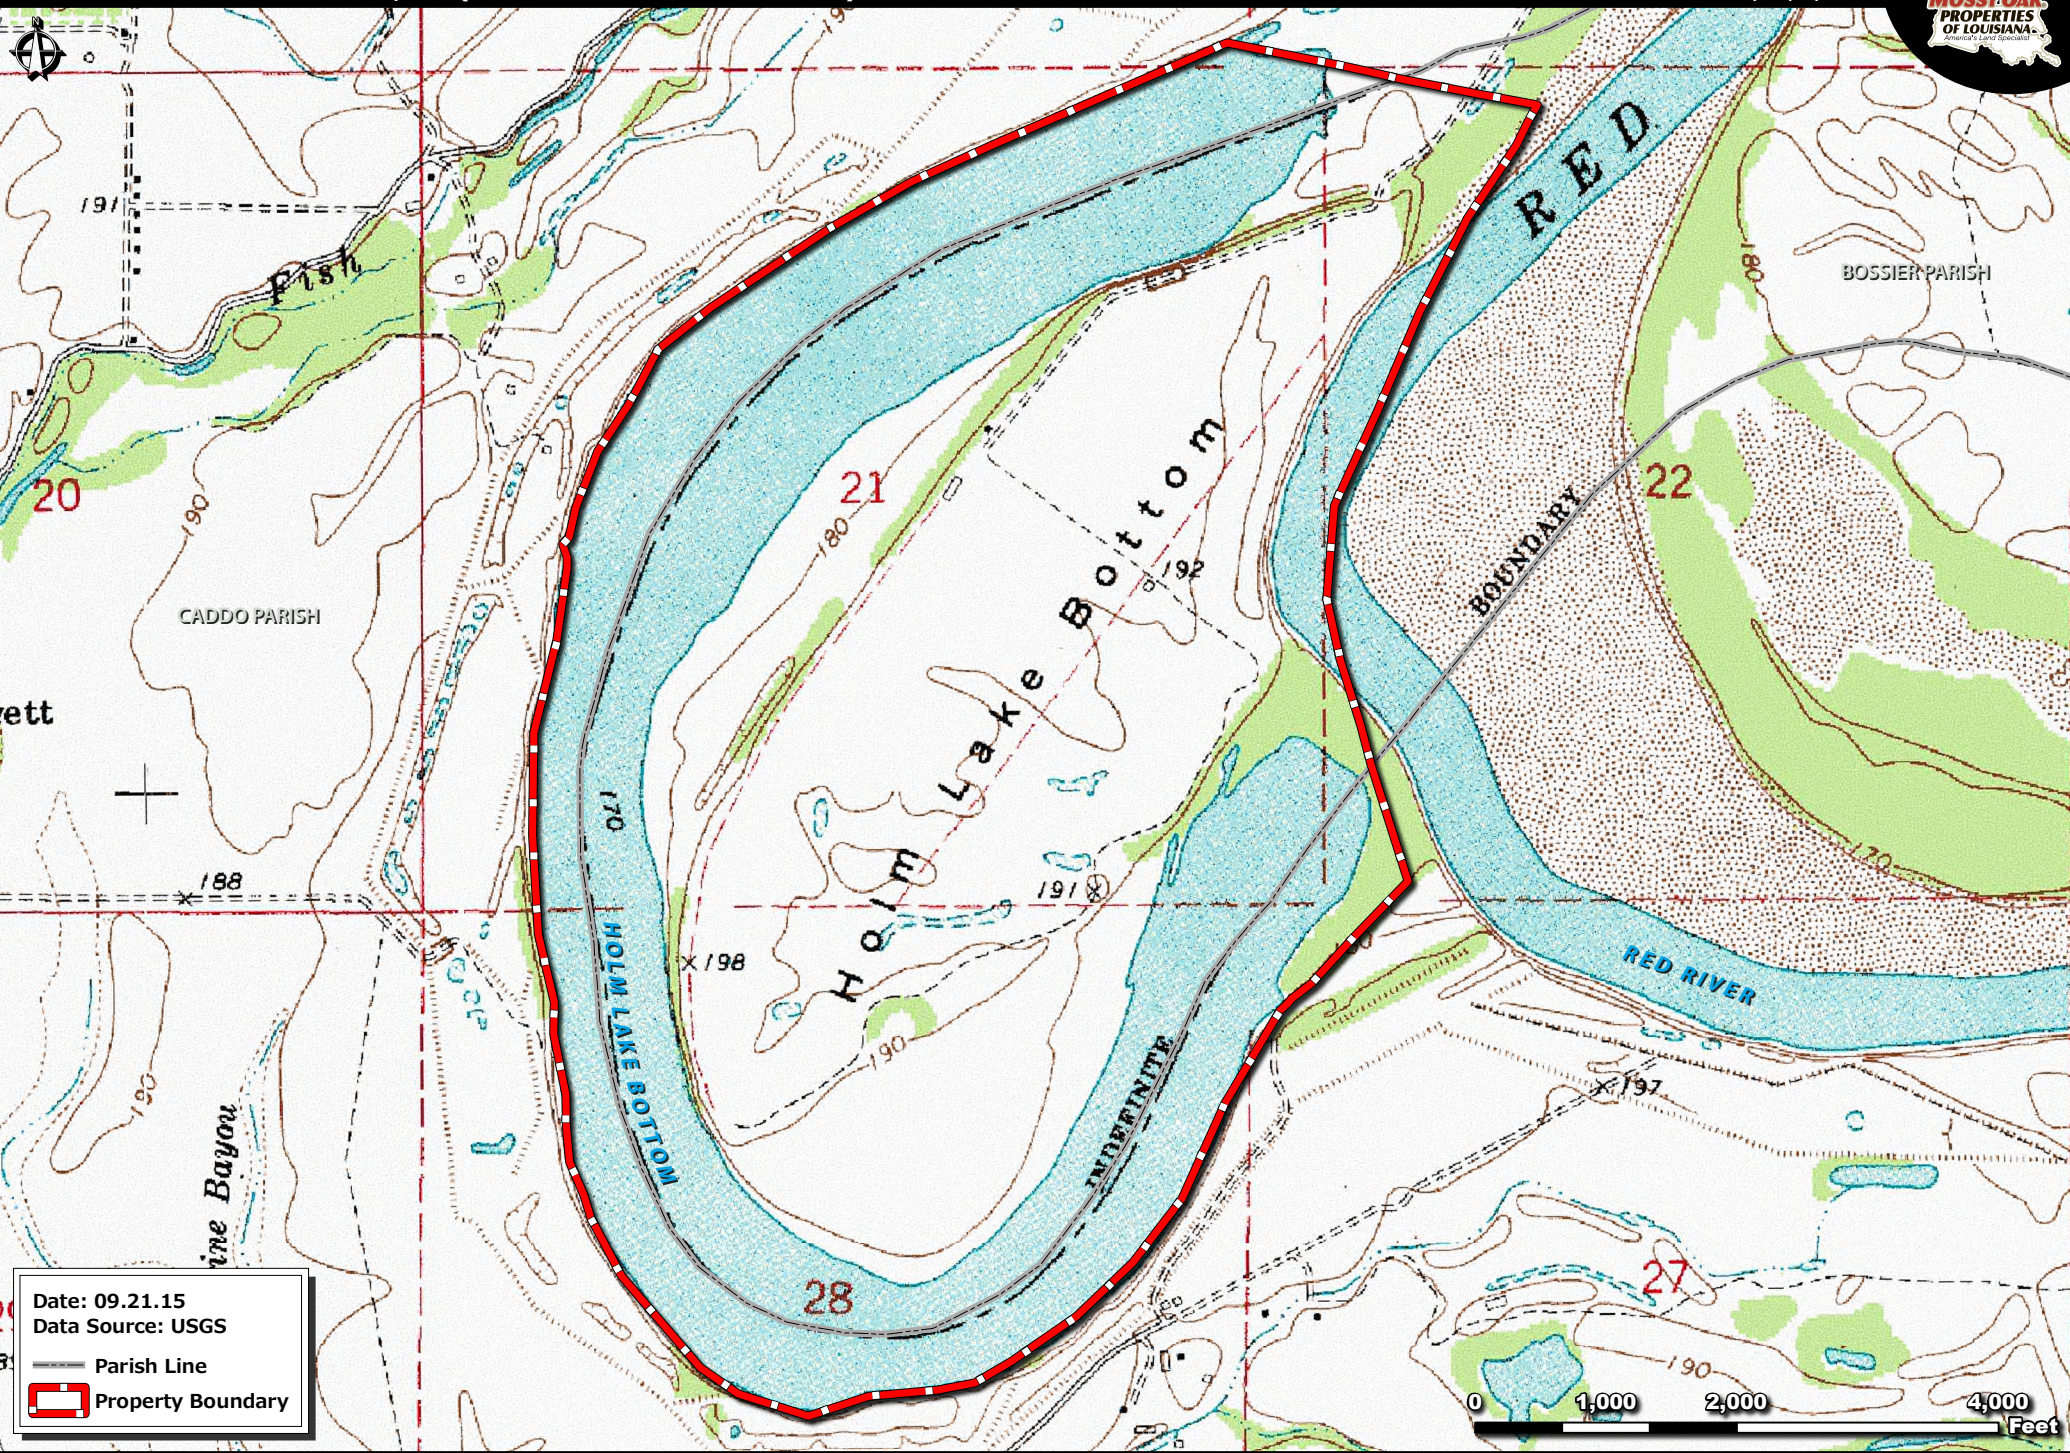

THE ISLAND AT RED RIVER - 856 AC +/-  
BOSSIER & CADDO PARISH, LA (TOPOGRAPHIC OVERVIEW)

Date: 09.21.15  
Data Source: USGS  
— Parish Line  
▭ Property Boundary