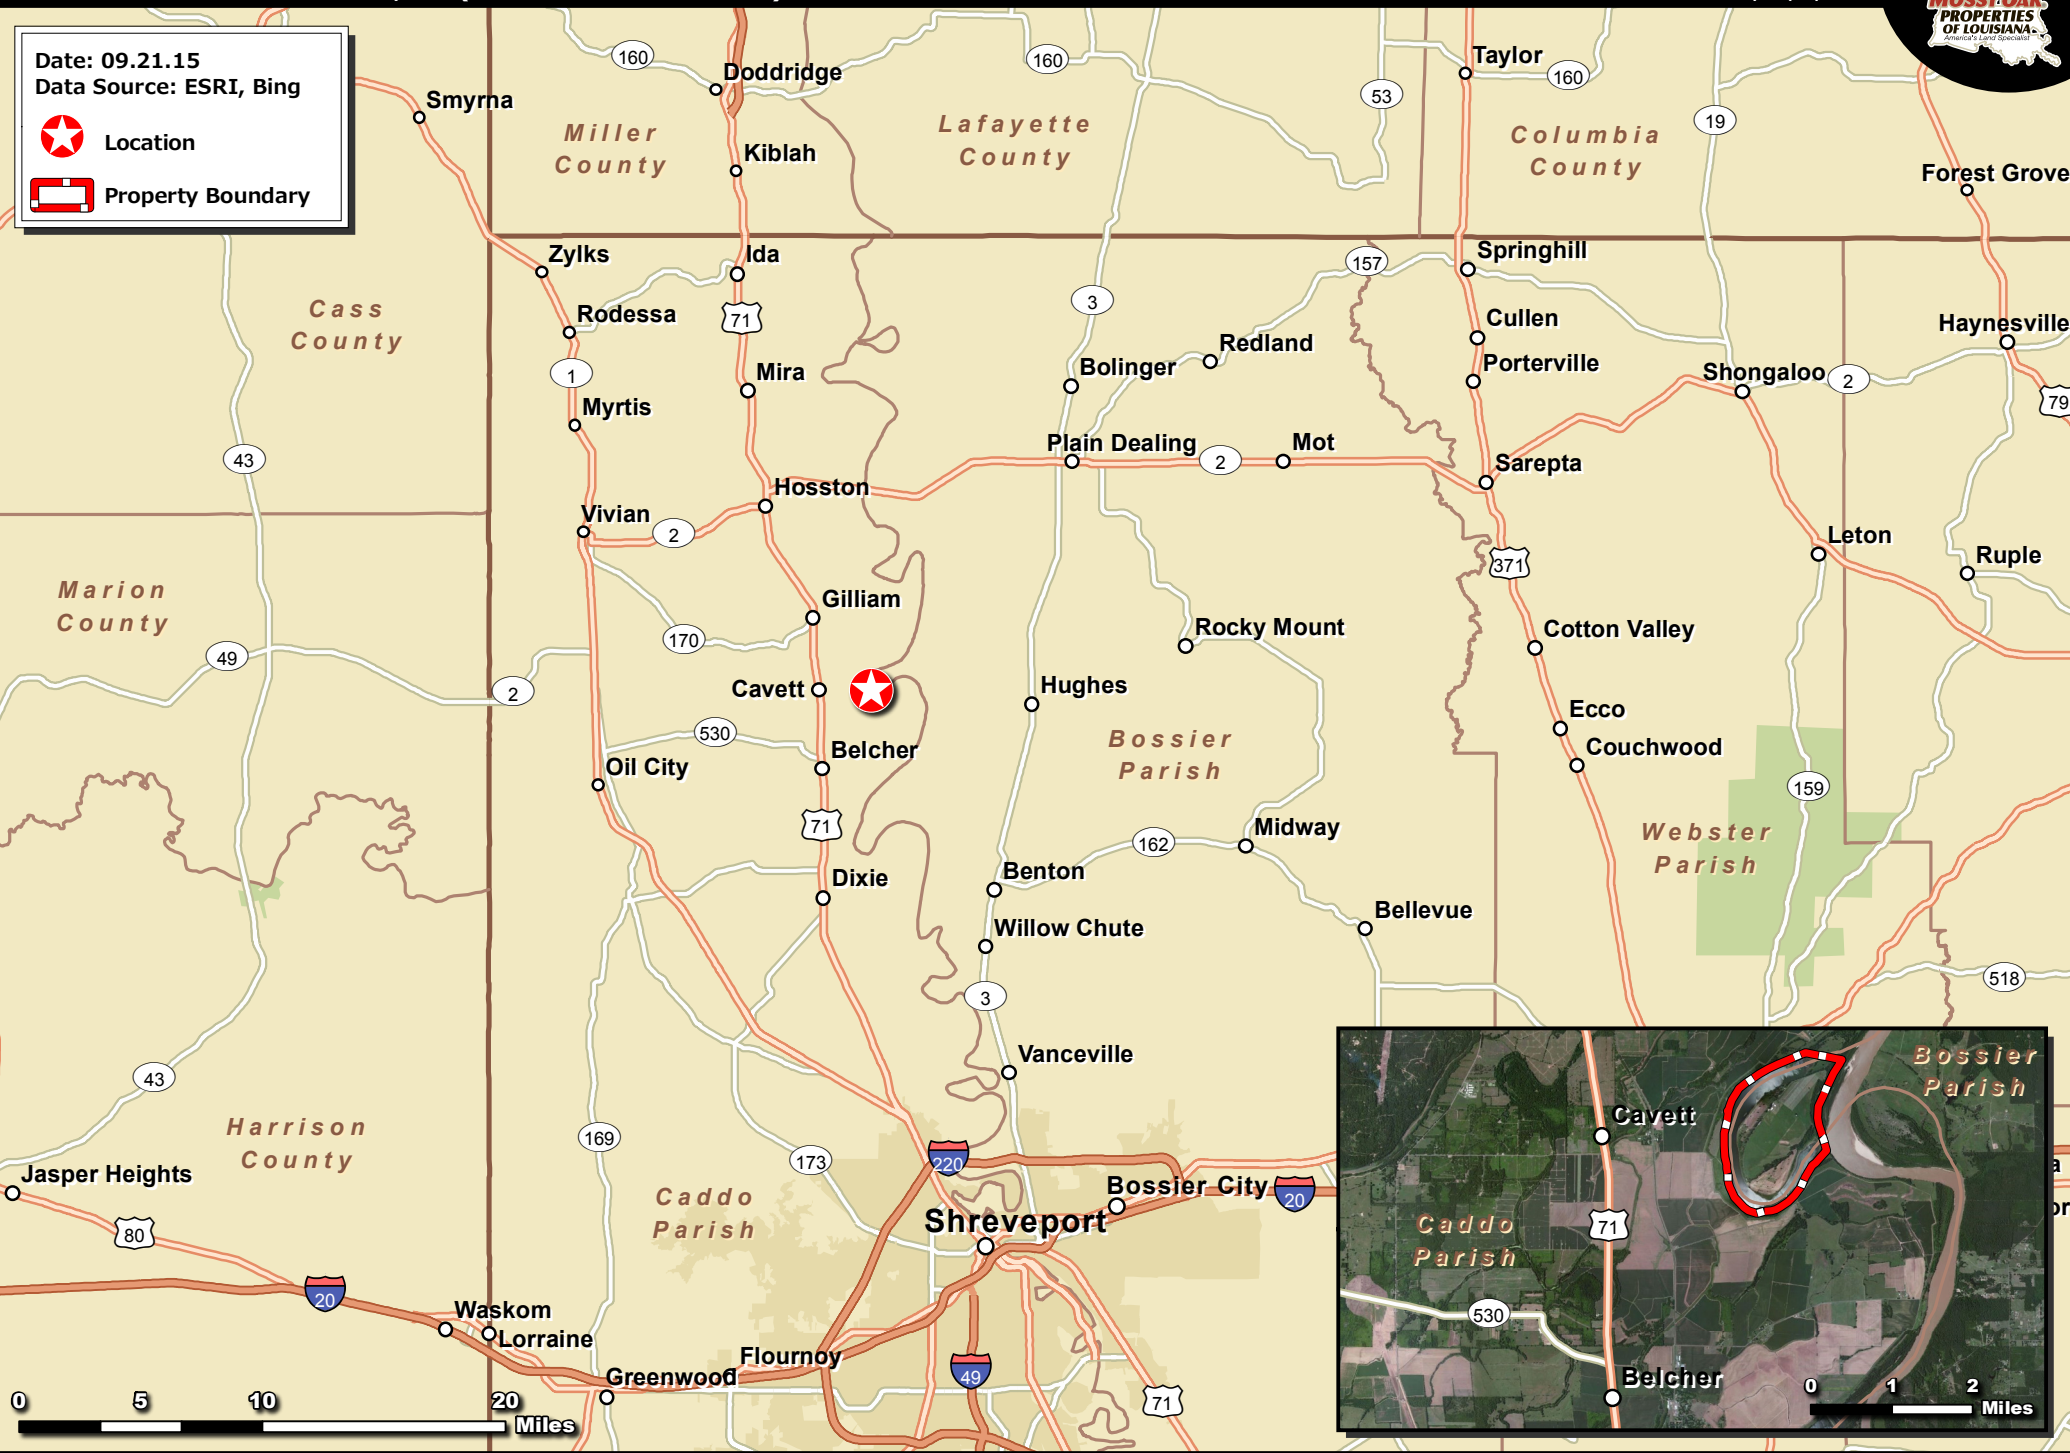

**THE ISLAND AT RED RIVER - 856 AC +/-
BOSSIER & CADDO PARISH, LA (VICINITY OVERVIEW)**

Date: 09.21.15
Data Source: ESRI, Bing

- Location
- Property Boundary

JJ Keeth, Certified Land Specialist 1945 E 70th Street, Suite A Shreveport, LA 71105