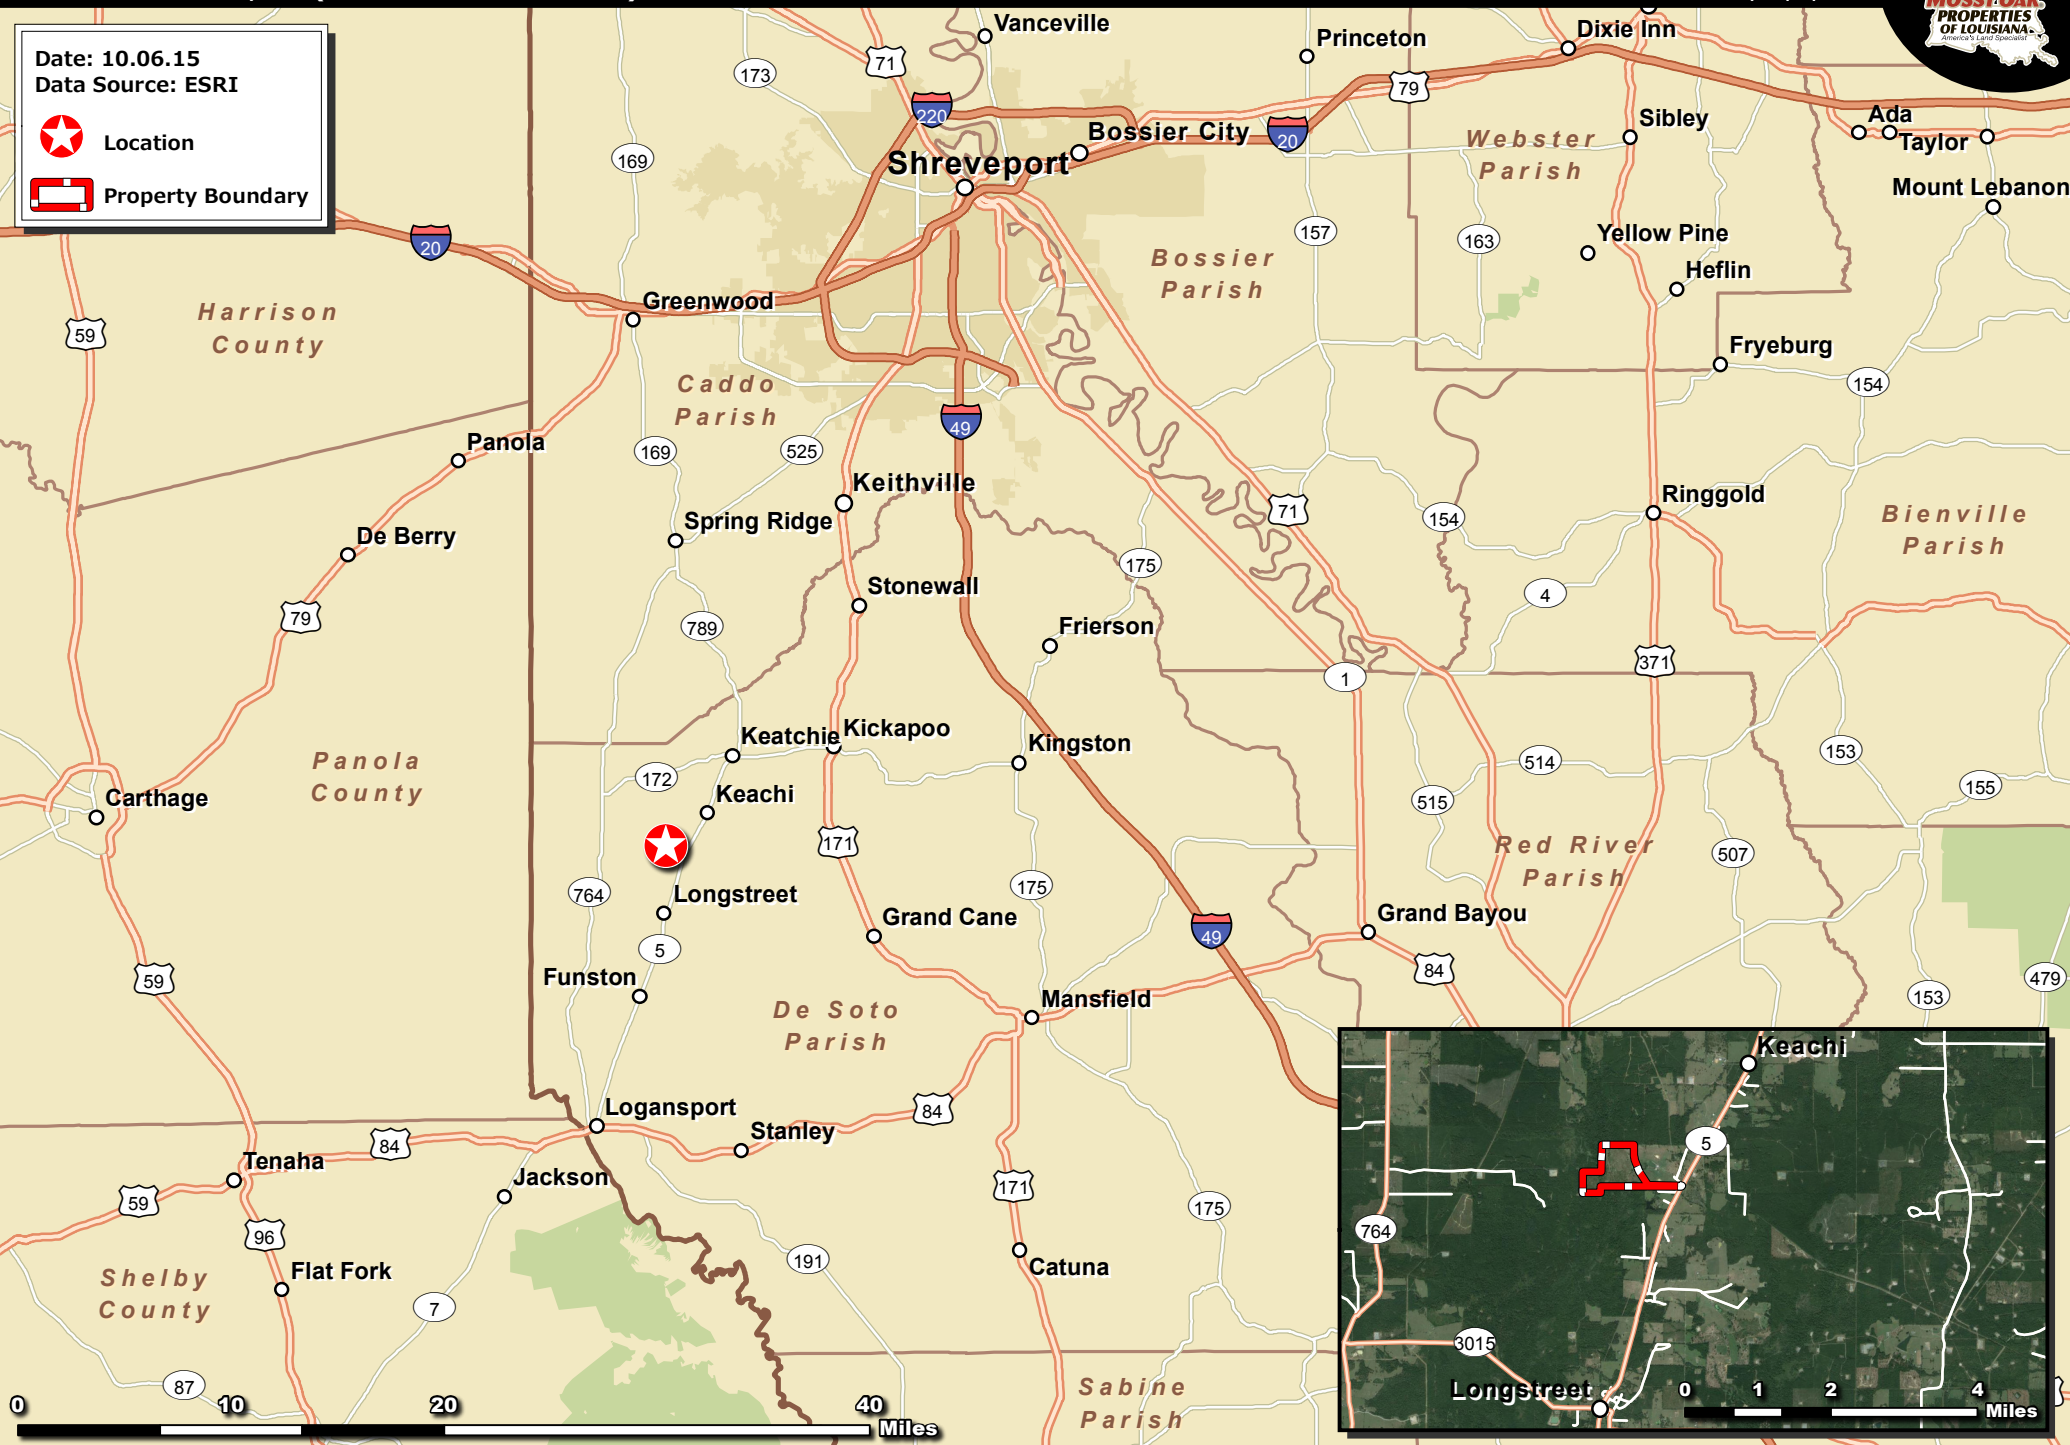

# BUSHNECK BAYOU TRACT - 171 AC +/- DE SOTO PARISH, LA (VICINITY OVERVIEW)

mossyoakpropertiesla.com

Date: 10.06.15  
Data Source: ESRI

- Location
- Property Boundary

Paul Ferrell, Certified Land Specialist   
1945 E 70th Street, Suite A Shreveport, LA 71105