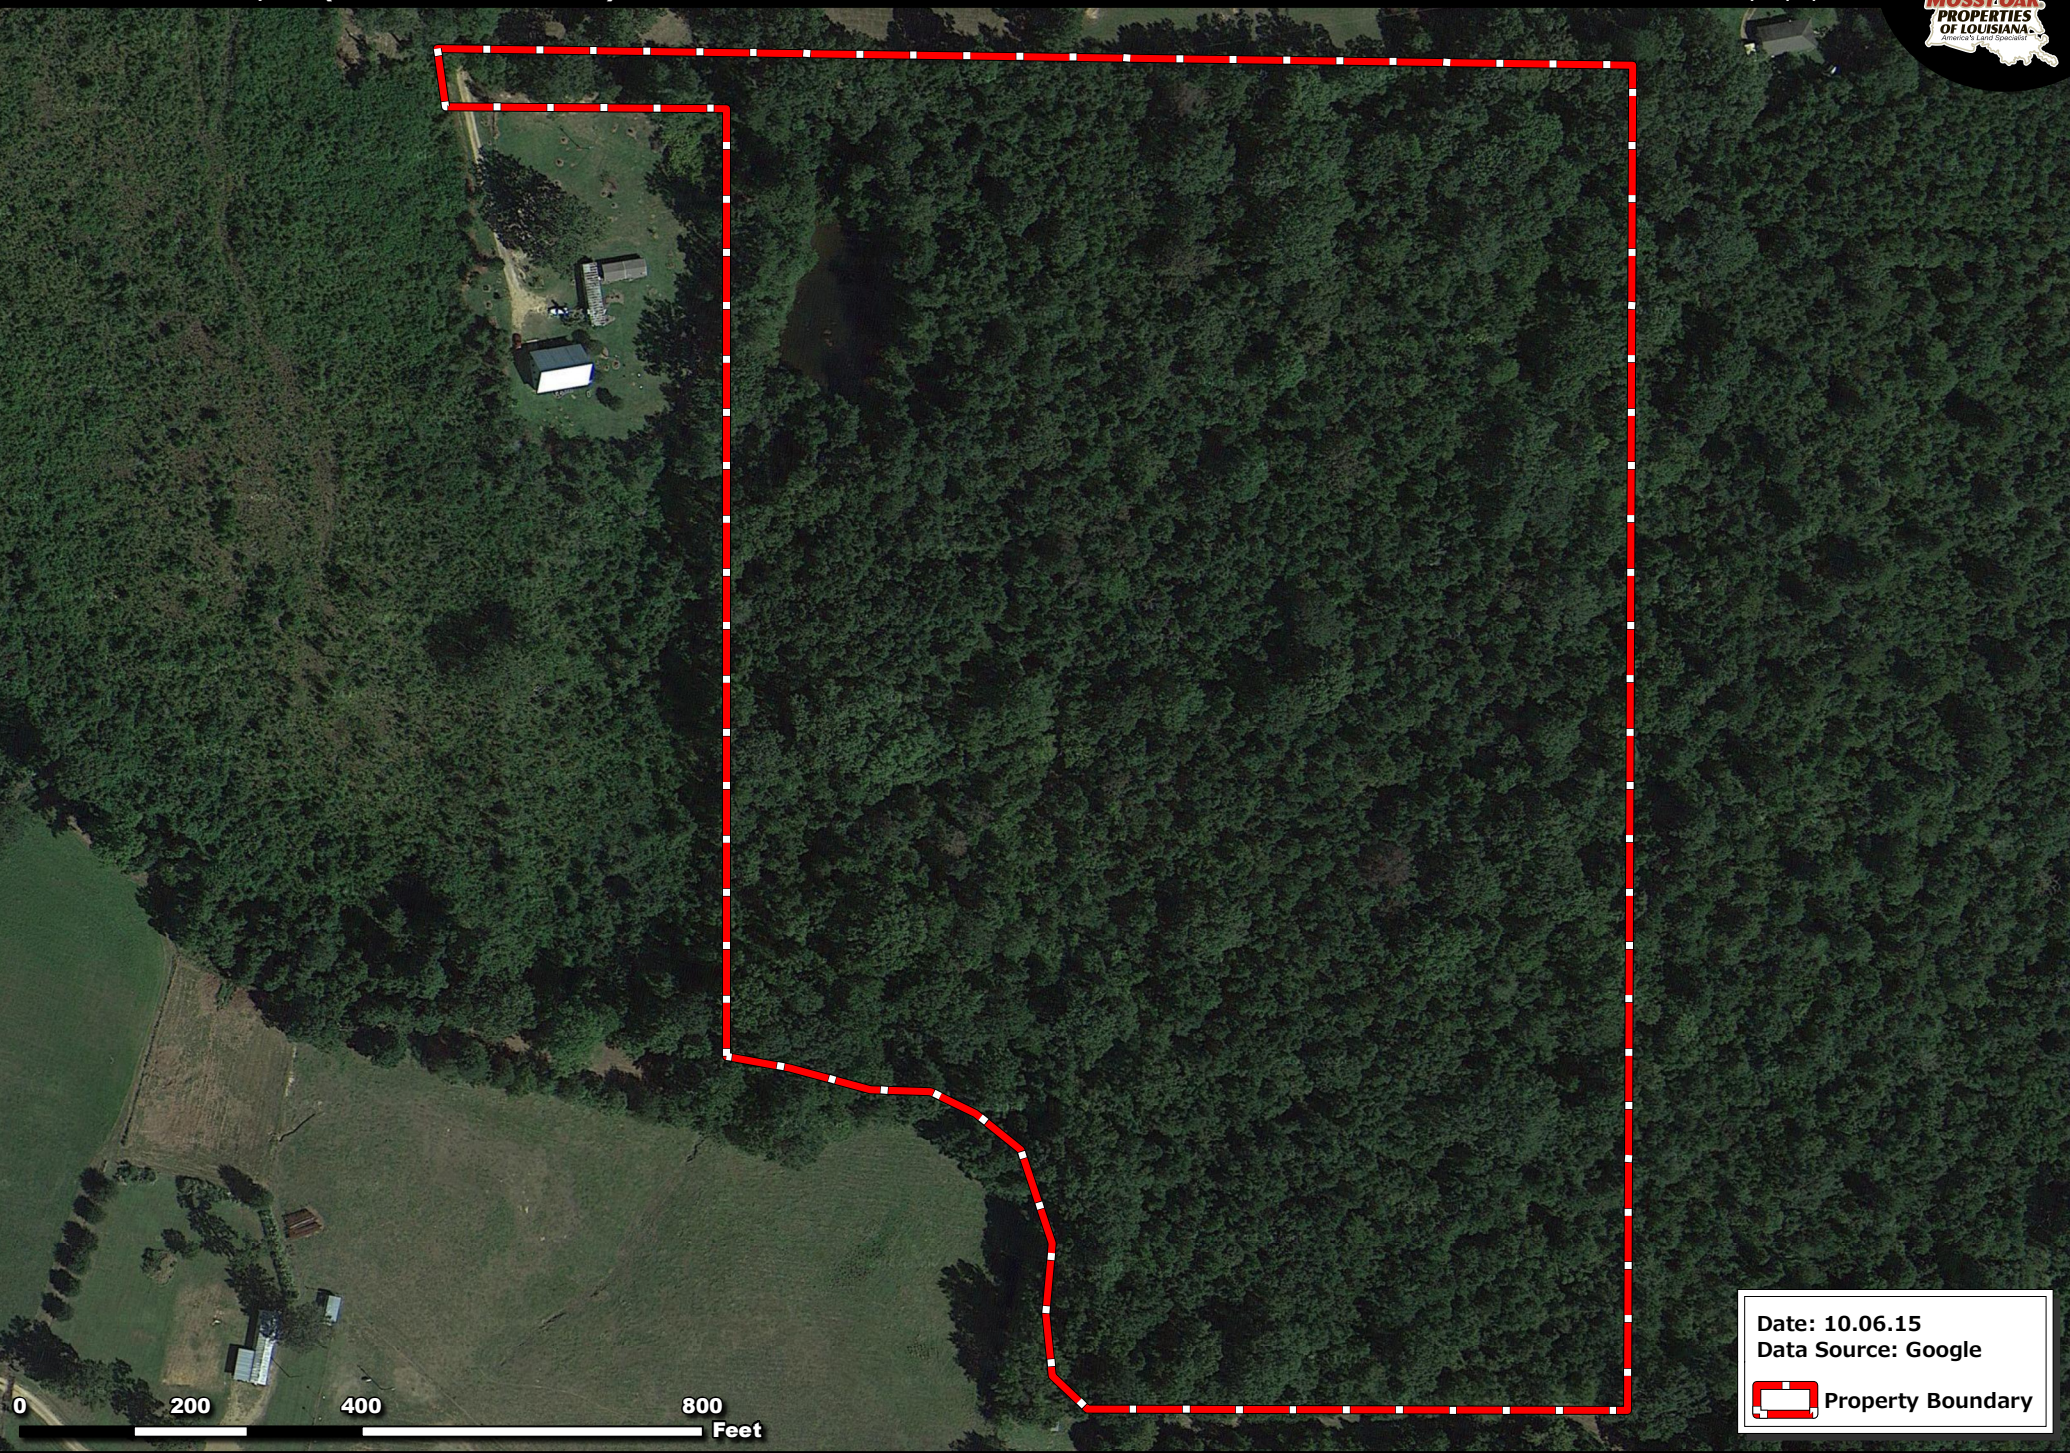

**NEBO LAKE ROAD TRACT - 26 AC +/-
LA SALLE PARISH, LA (AERIAL OVERVIEW)**

Date: 10.06.15
Data Source: Google
 Property Boundary