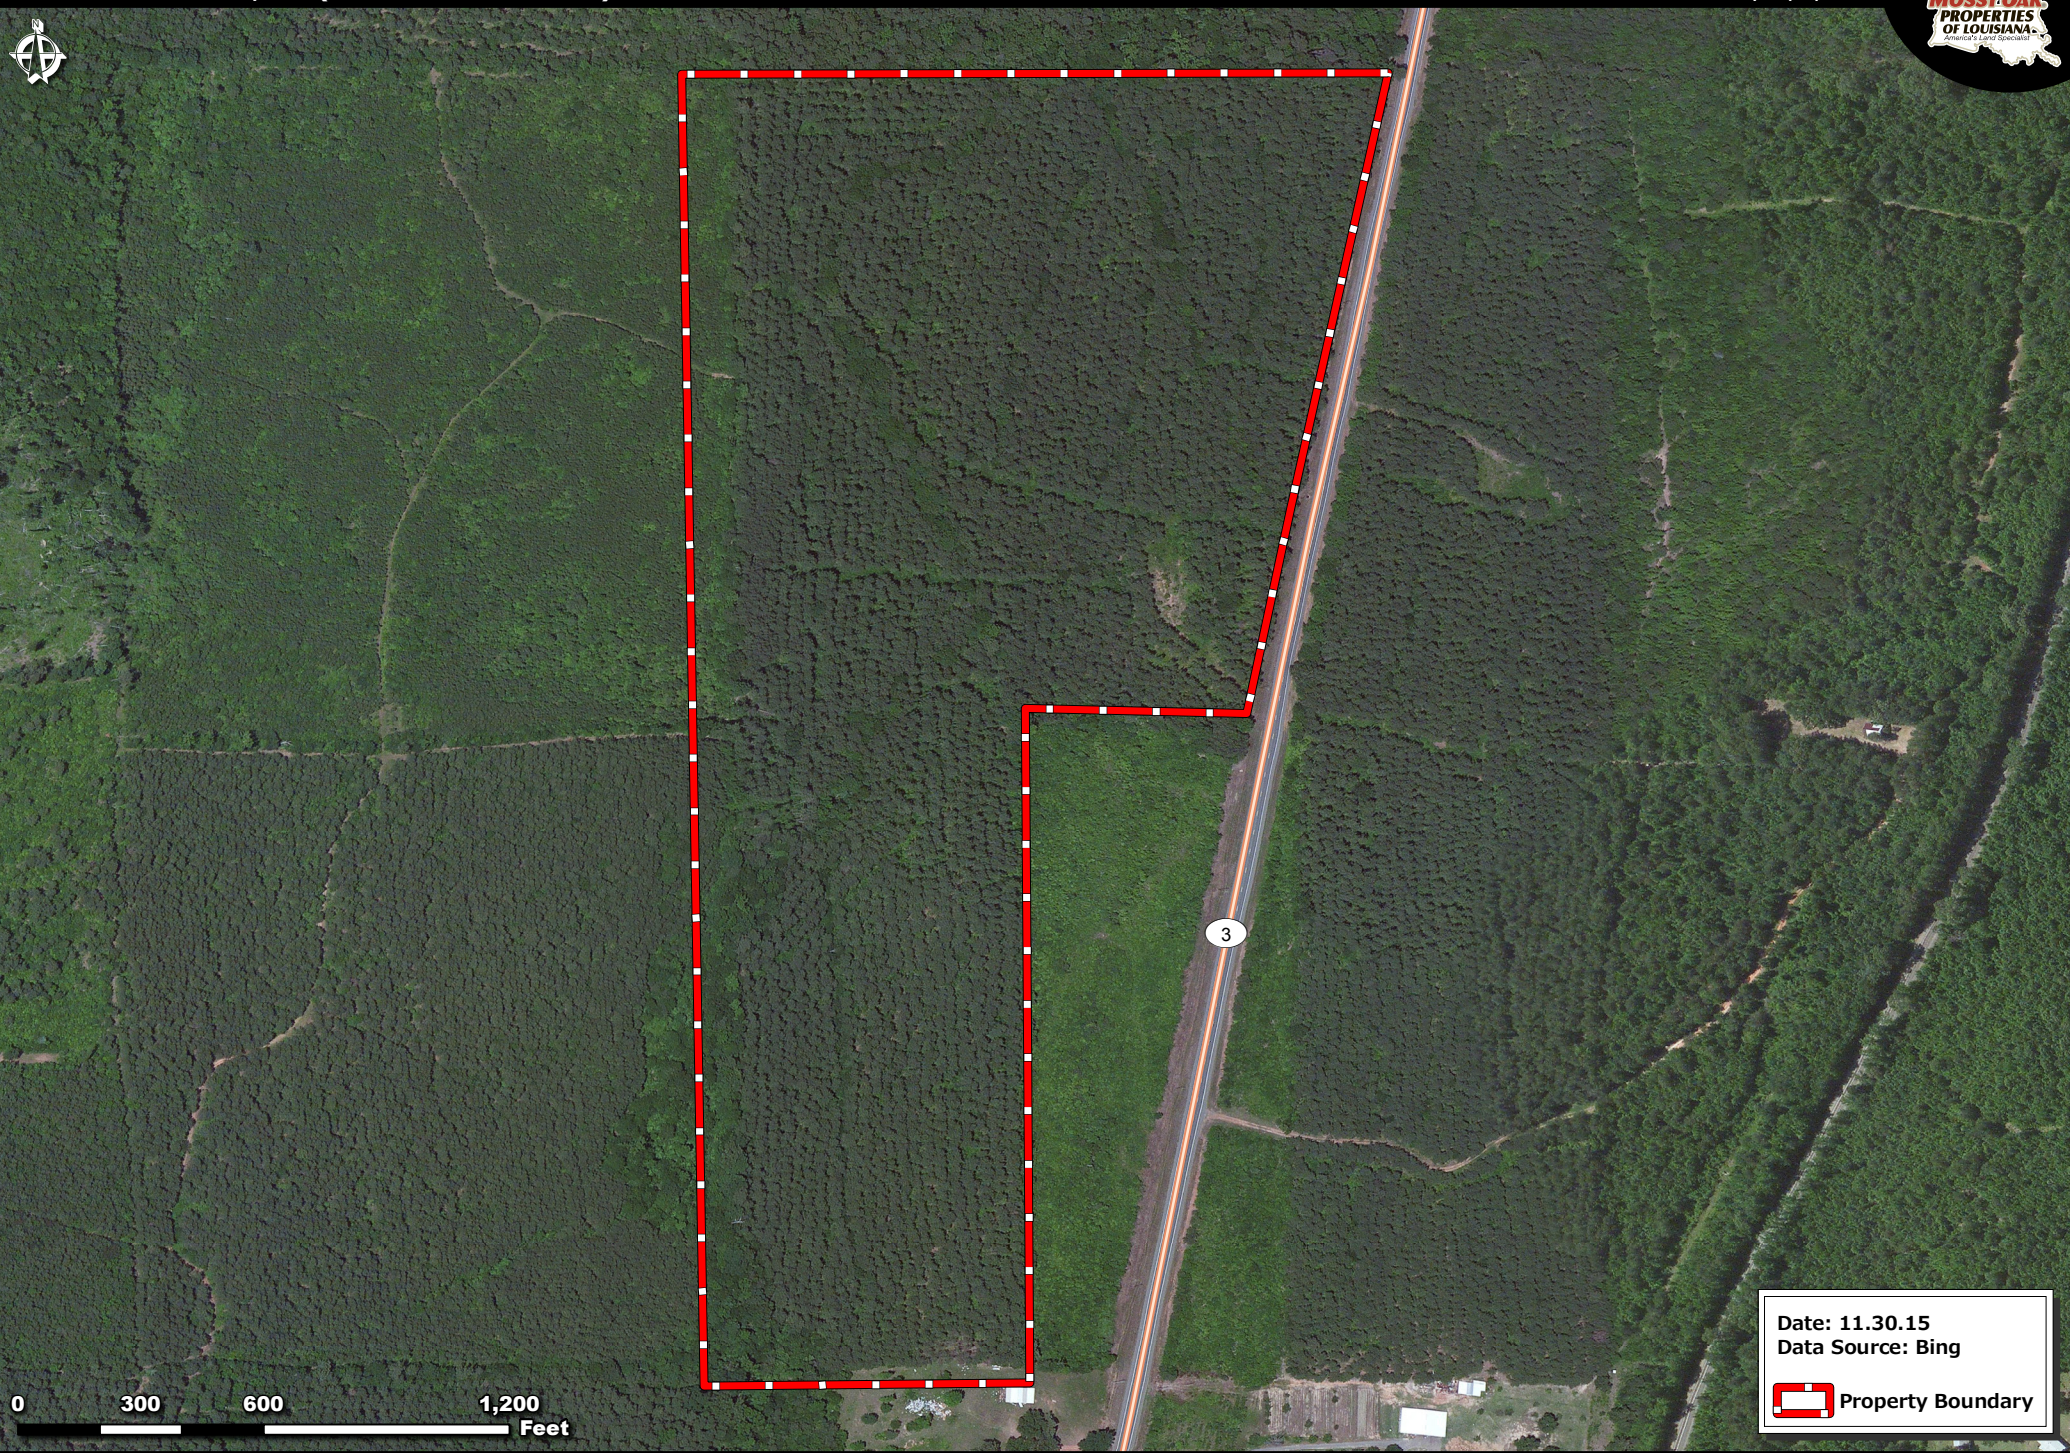

**HWY 3 TRACT - 58 AC +/-
BOSSIER PARISH, LA (AERIAL OVERVIEW)**

Date: 11.30.15
Data Source: Bing
 Property Boundary