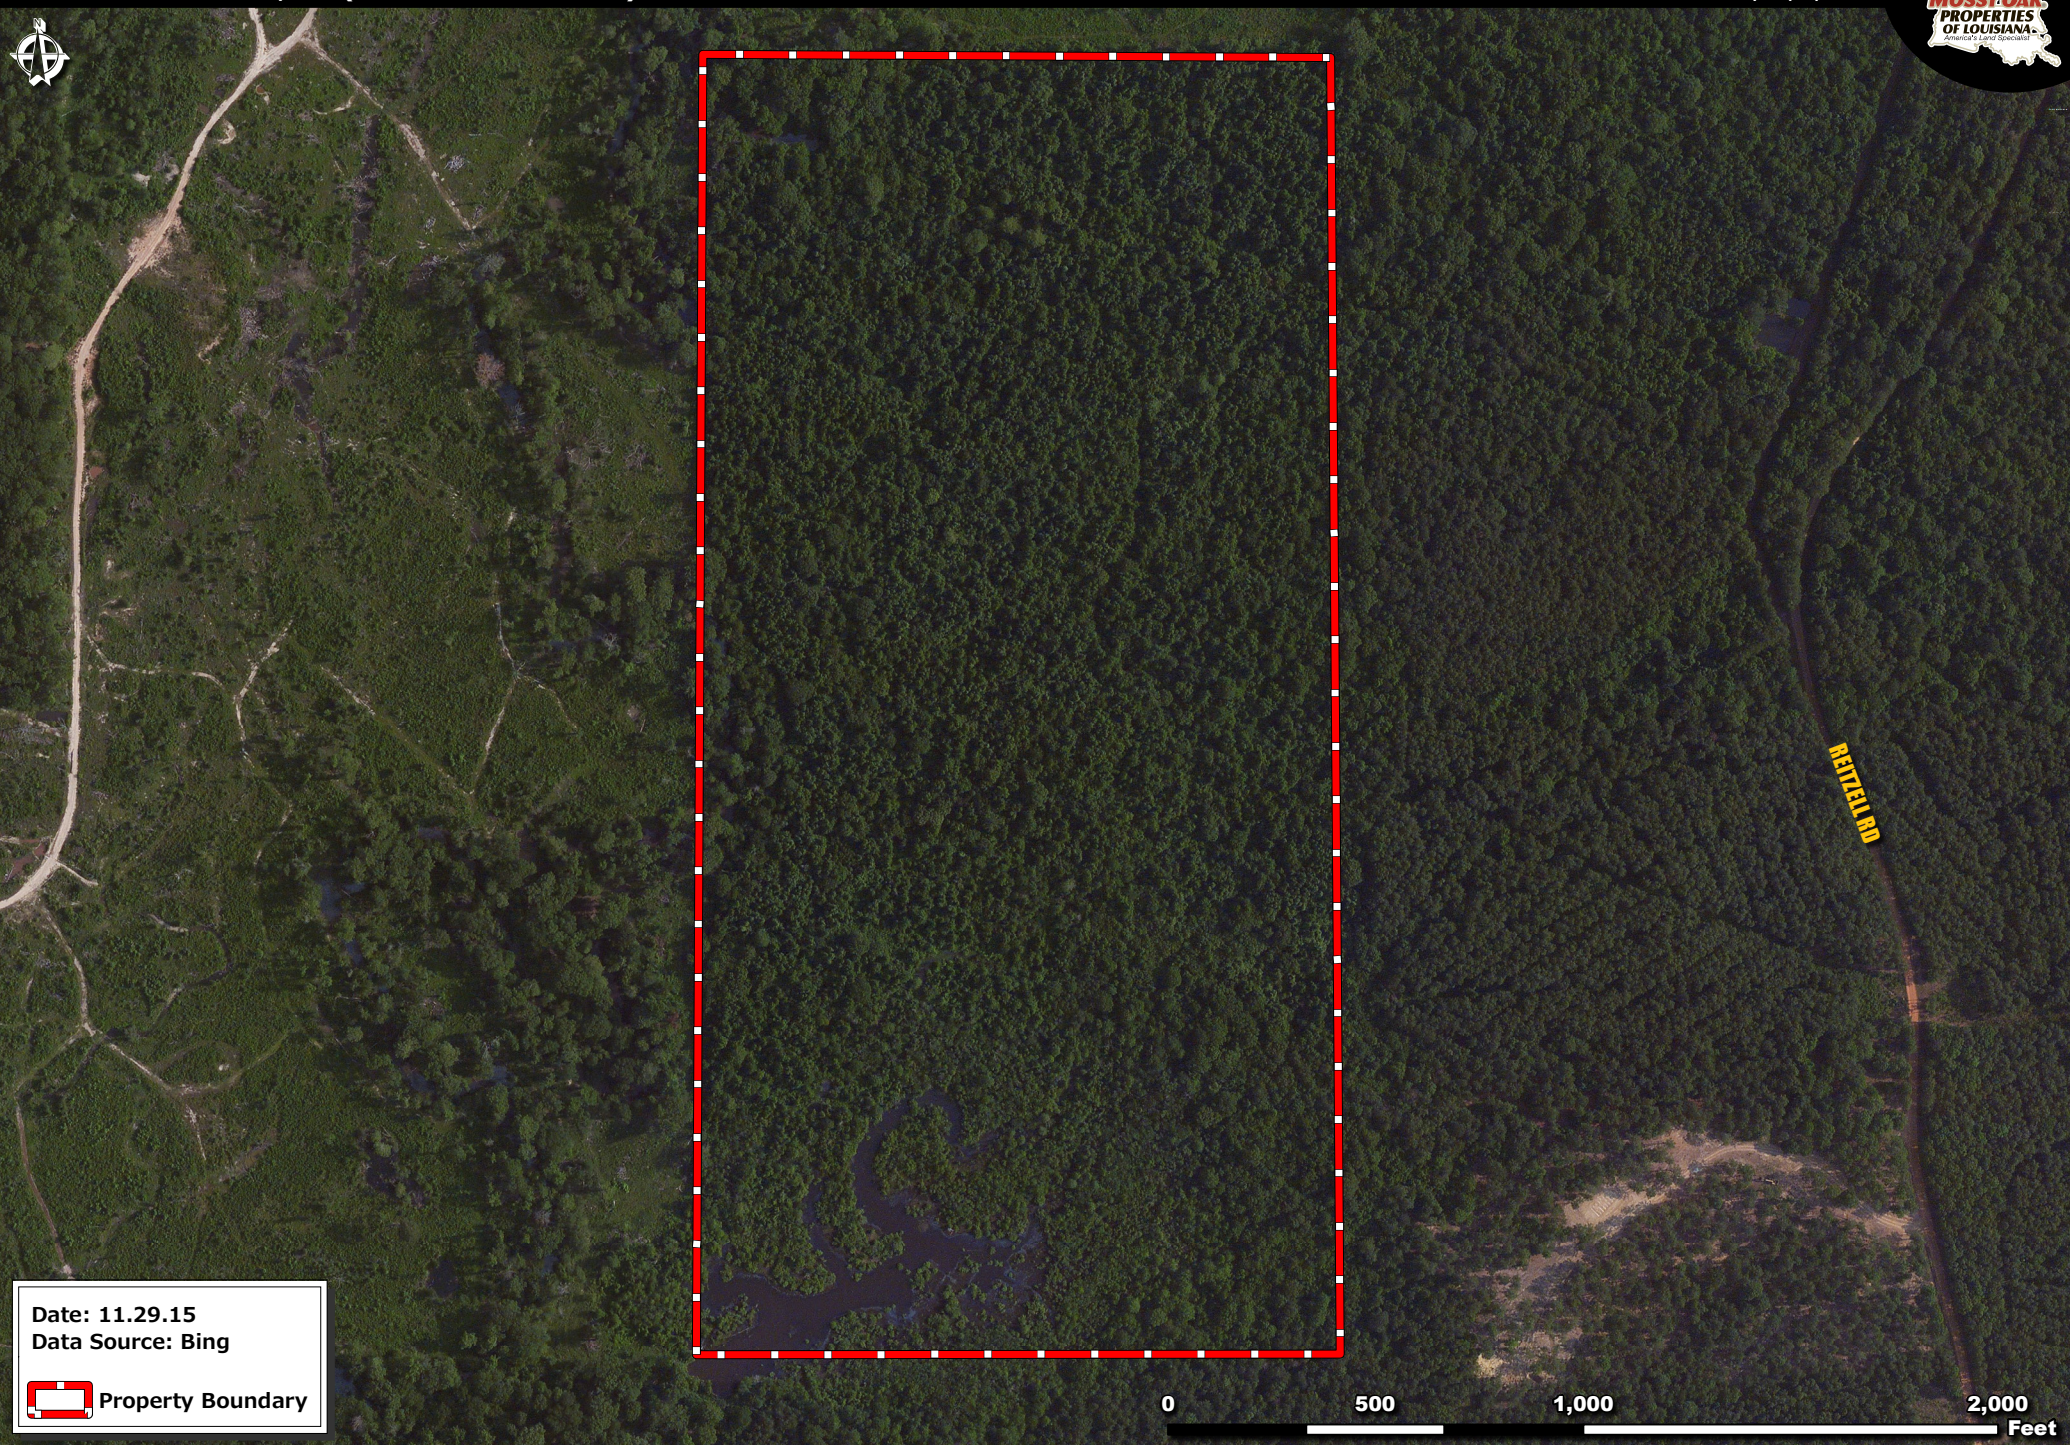

**CASTOR CREEK HARDWOOD - 79 AC +/-
CALDWELL PARISH, LA (AERIAL OVERVIEW)**

Date: 11.29.15
Data Source: Bing

 Property Boundary