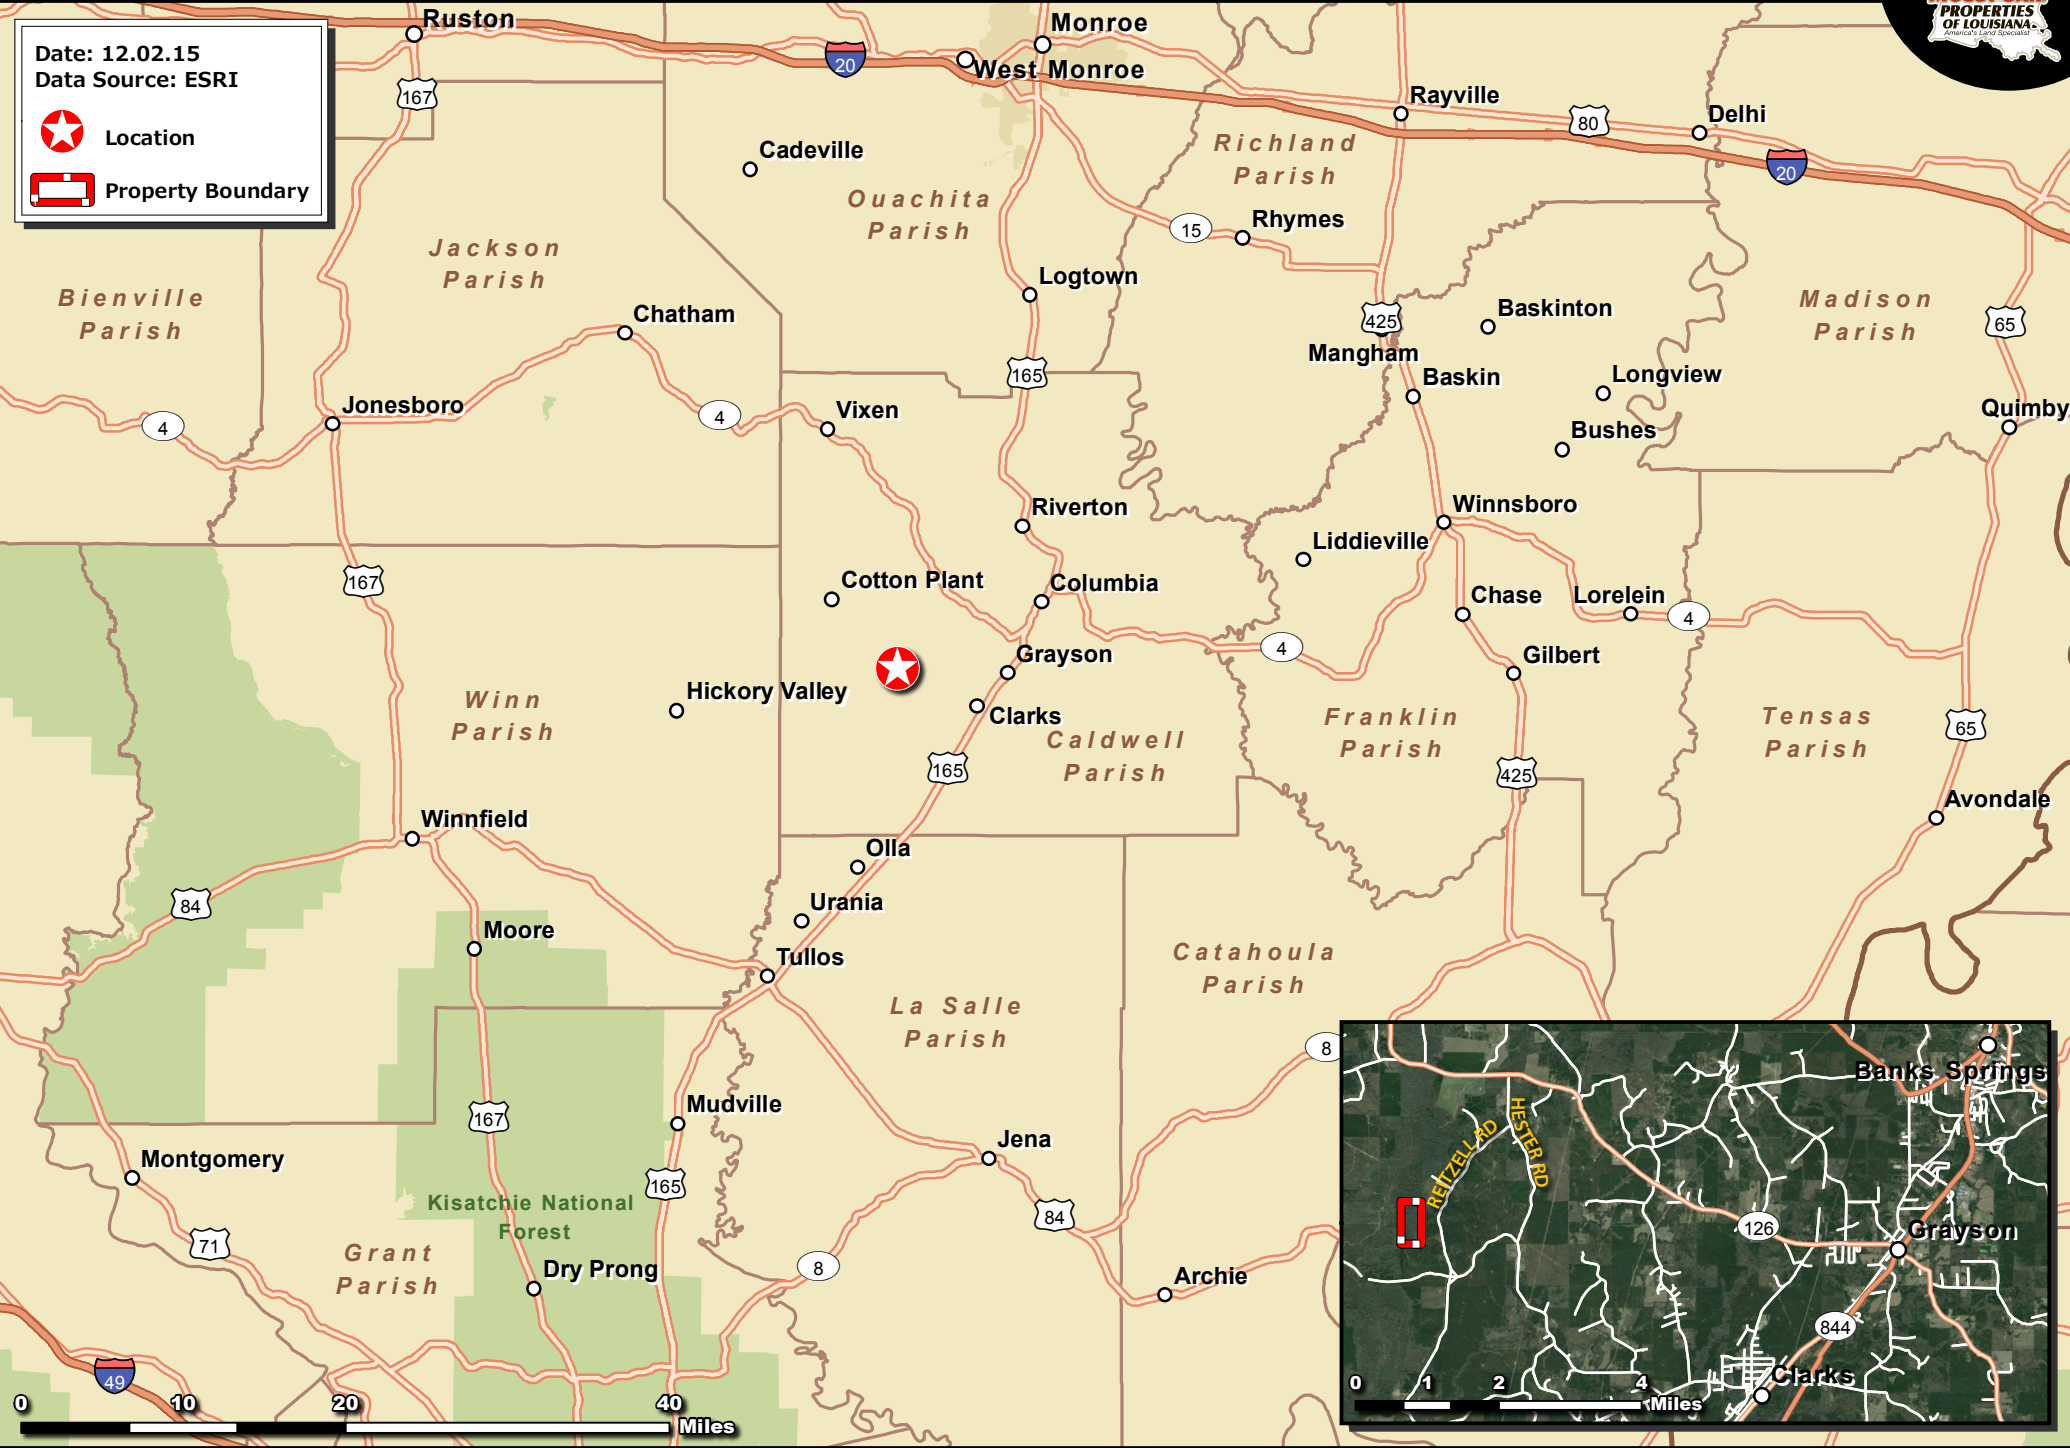

**CASTOR CREEK HARDWOOD - 79 AC +/-  
CALDWELL PARISH, LA (VICINITY OVERVIEW)**

mossyokpropertiesla.com

Date: 12.02.15  
Data Source: ESRI

- Location
- Property Boundary

**Paul Ferrell, Certified Land Specialist**   
1945 E 70th Street, Suite A Shreveport, LA 71105