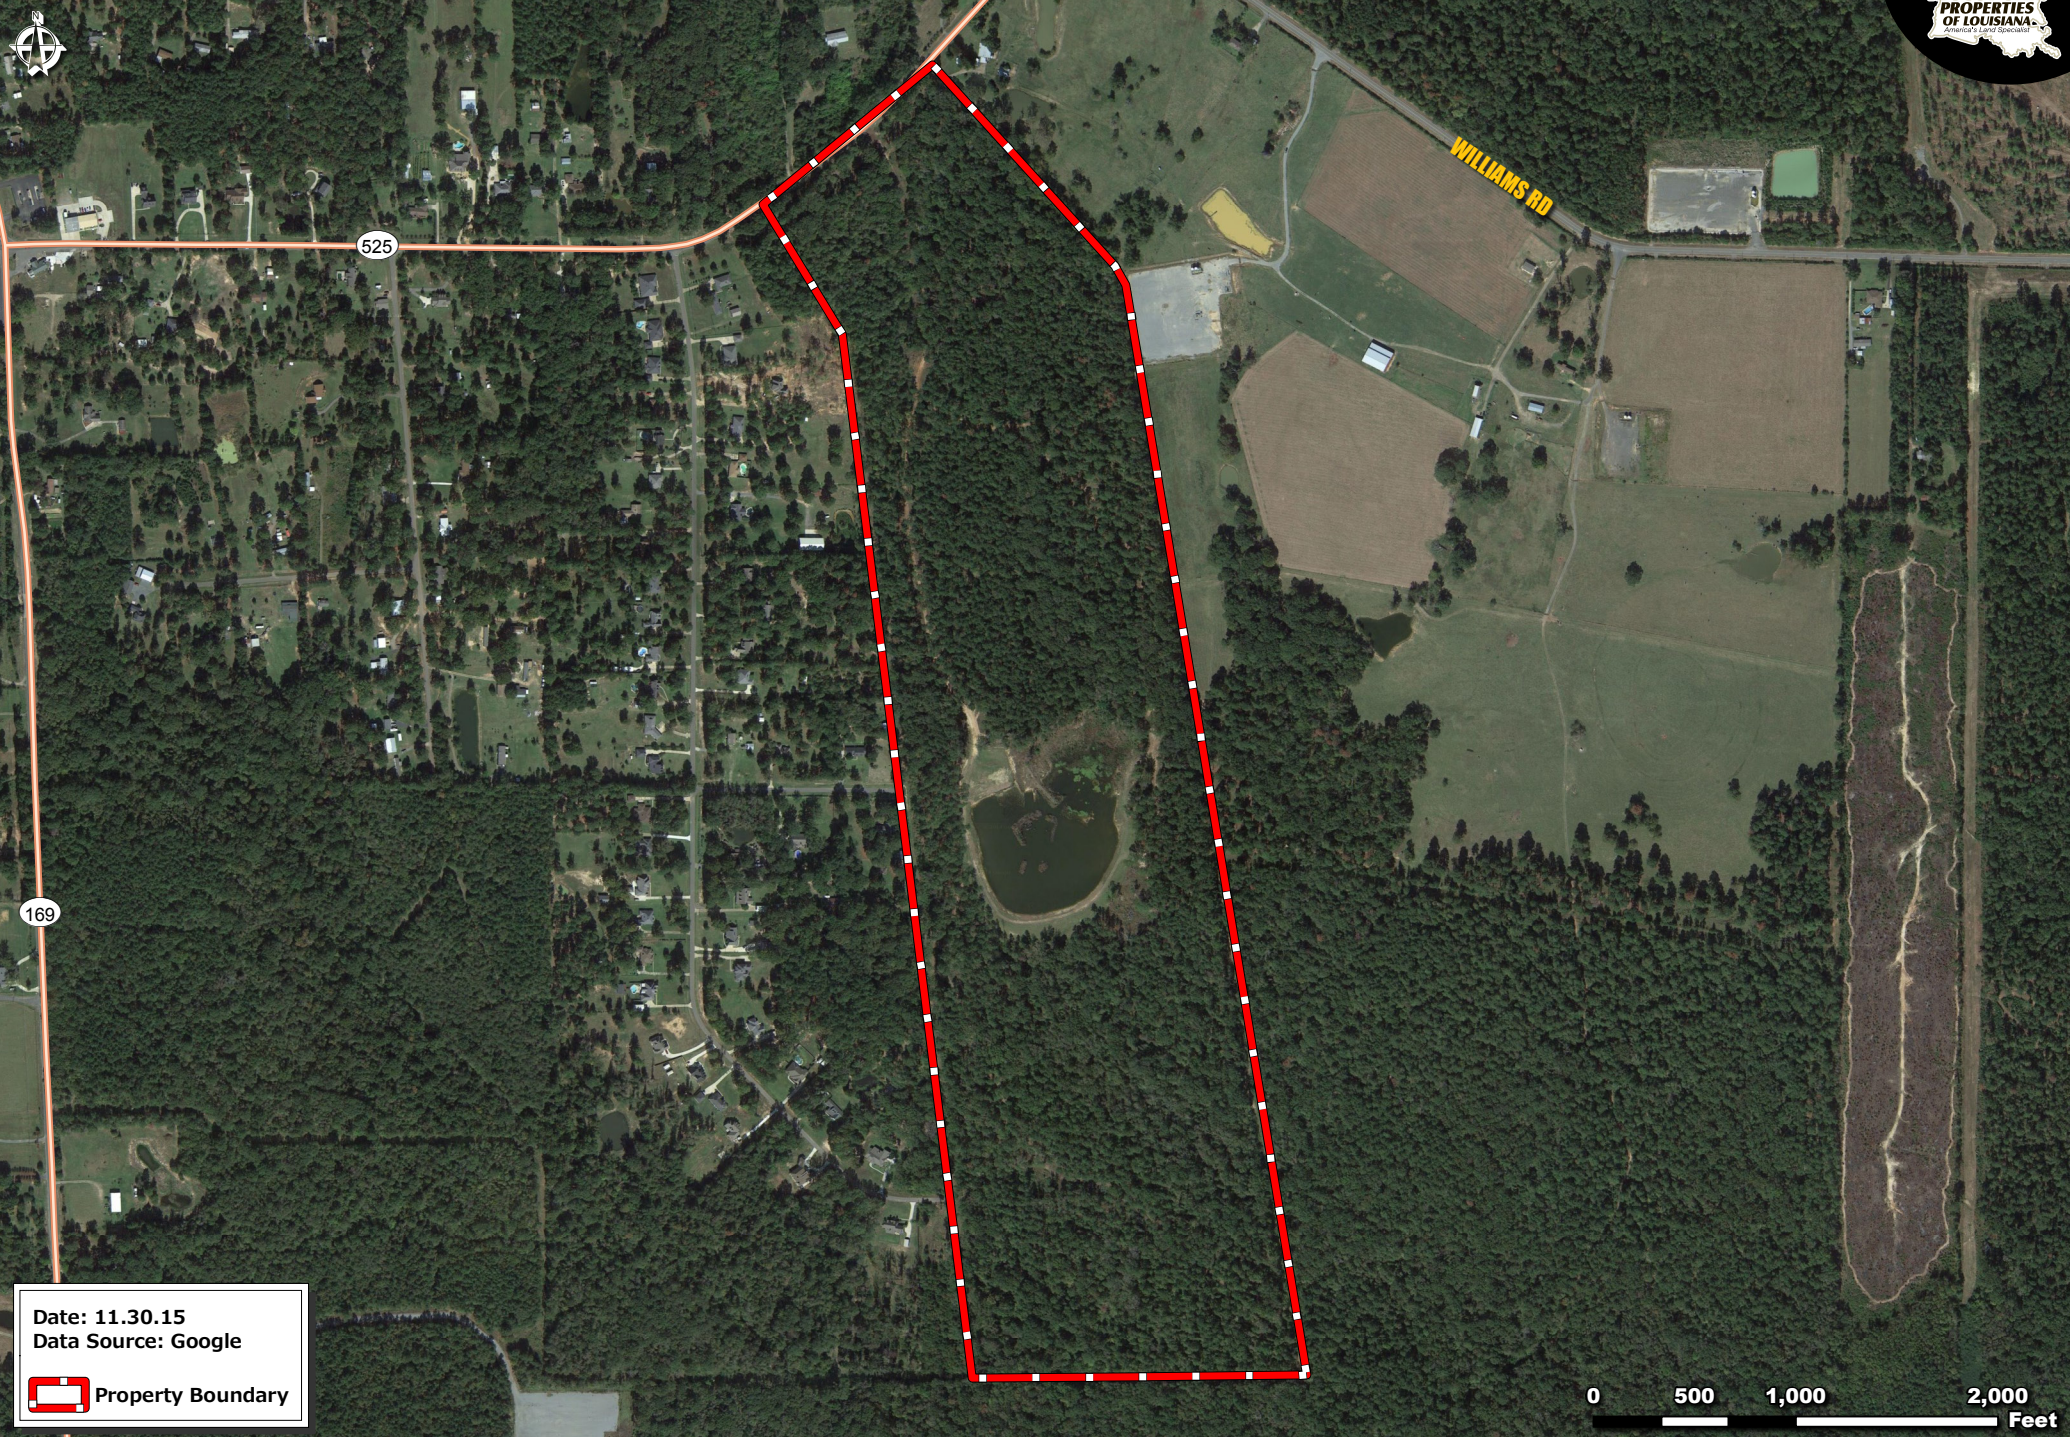

**COLQUITT ROAD AT HOPS CORNER - 150 AC +/-
CADDO PARISH, LA (AERIAL OVERVIEW)**

Date: 11.30.15
Data Source: Google
 Property Boundary