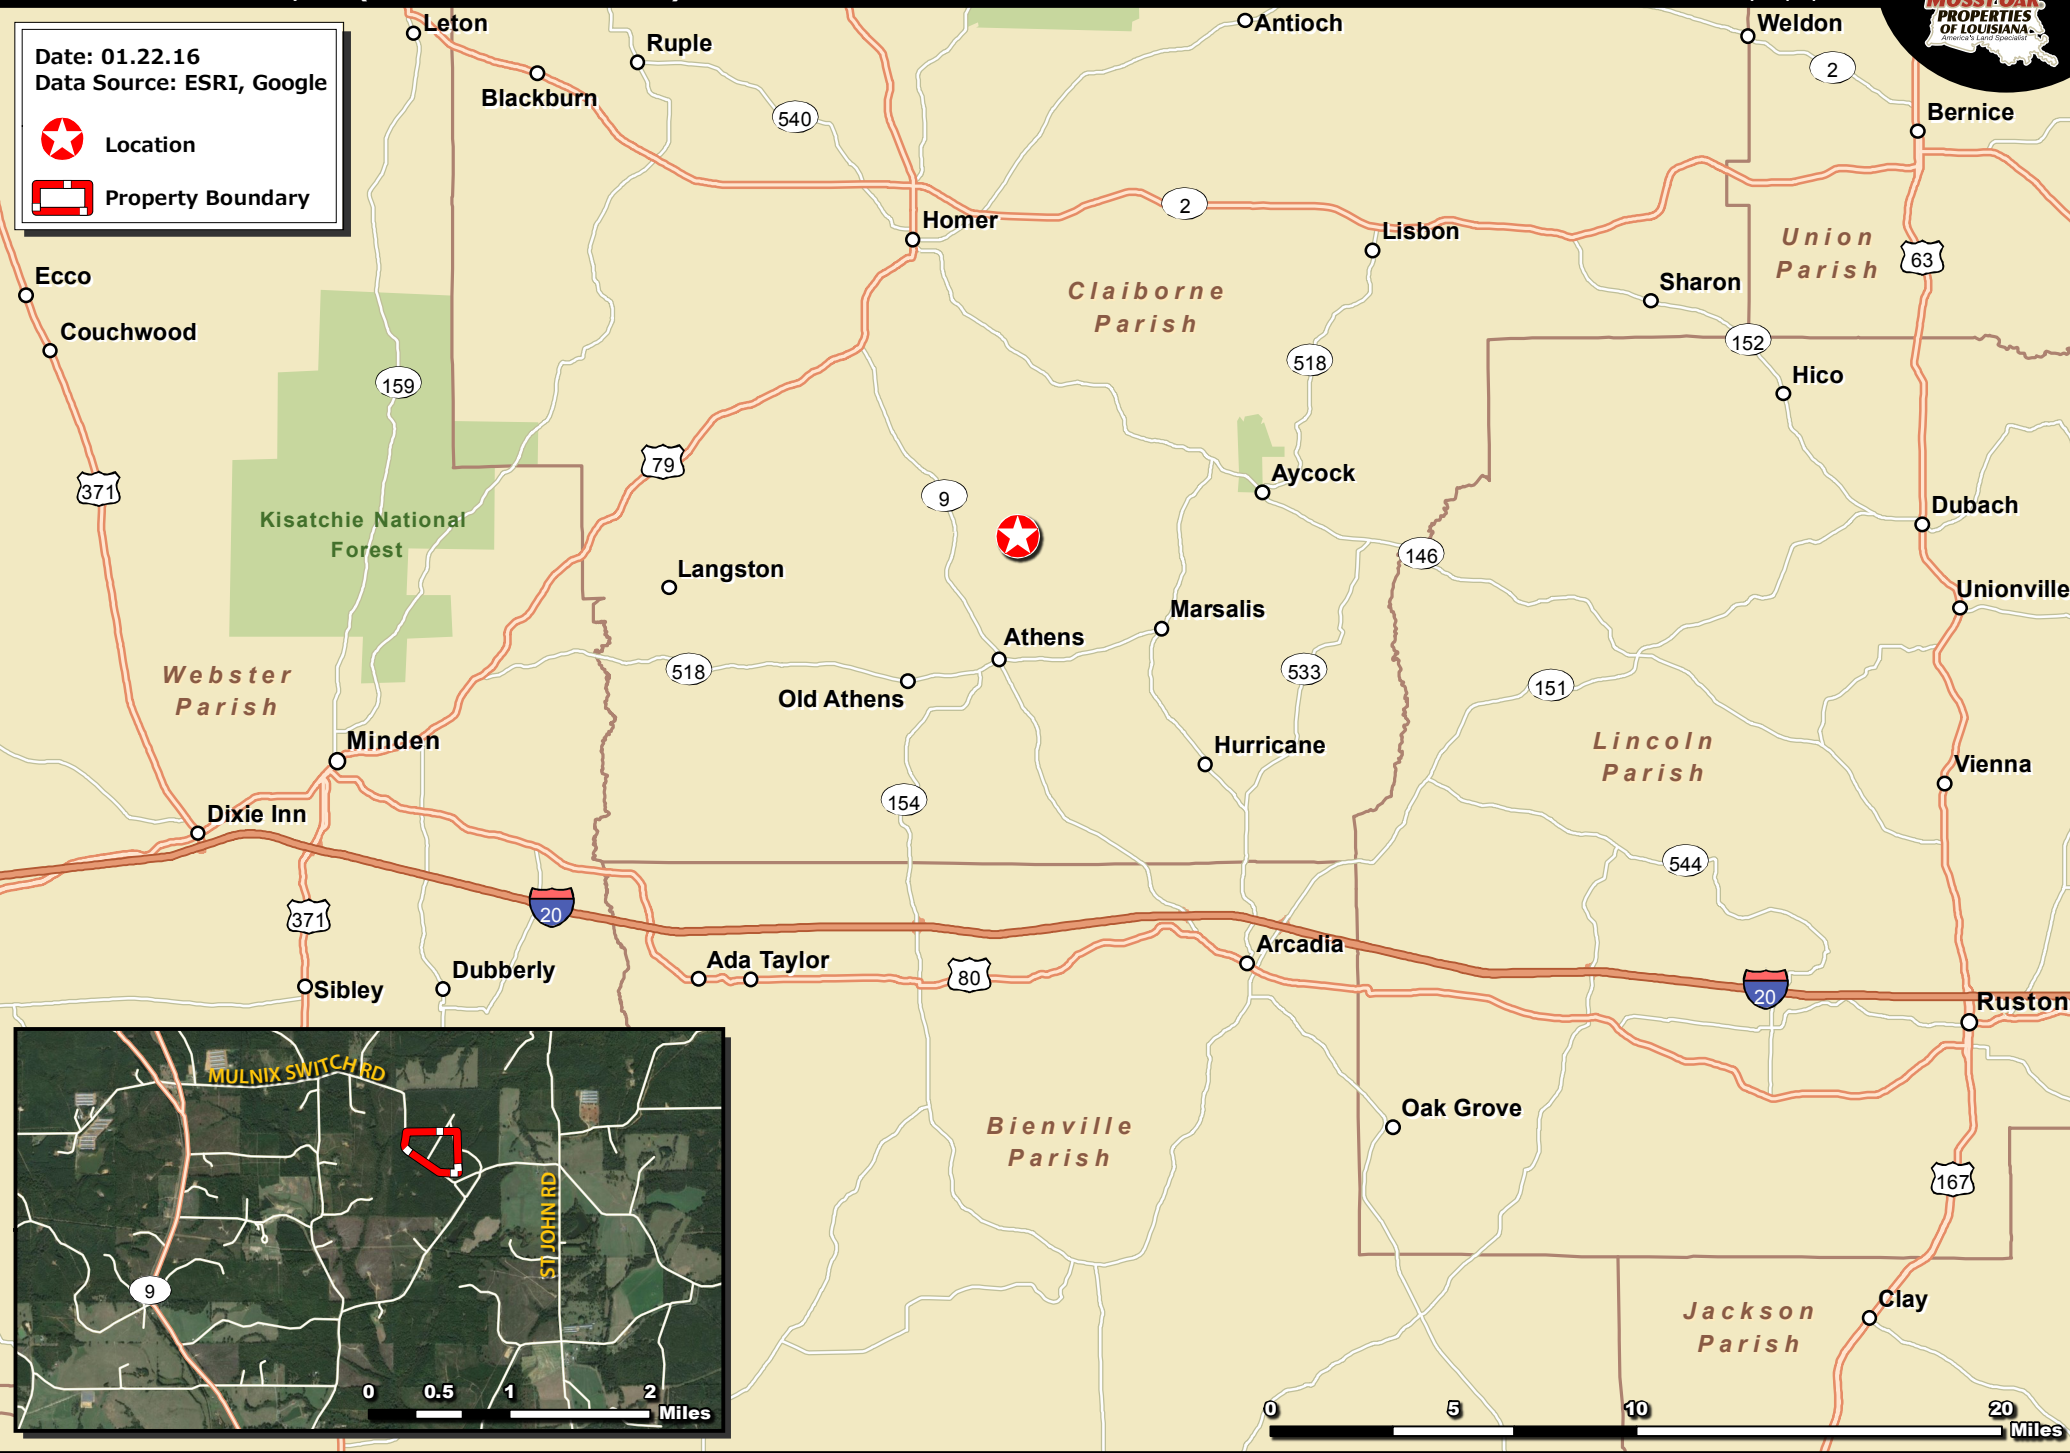

**MULNIX SWITCH RD TRACT - 40 AC +/-
CLAIBORNE PARISH, LA (VICINITY OVERVIEW)**

Date: 01.22.16
Data Source: ESRI, Google

- Location
- Property Boundary

Matthew Chanler, Certified Land Specialist 1945 E 70th Street, Suite A Shreveport, LA 71105