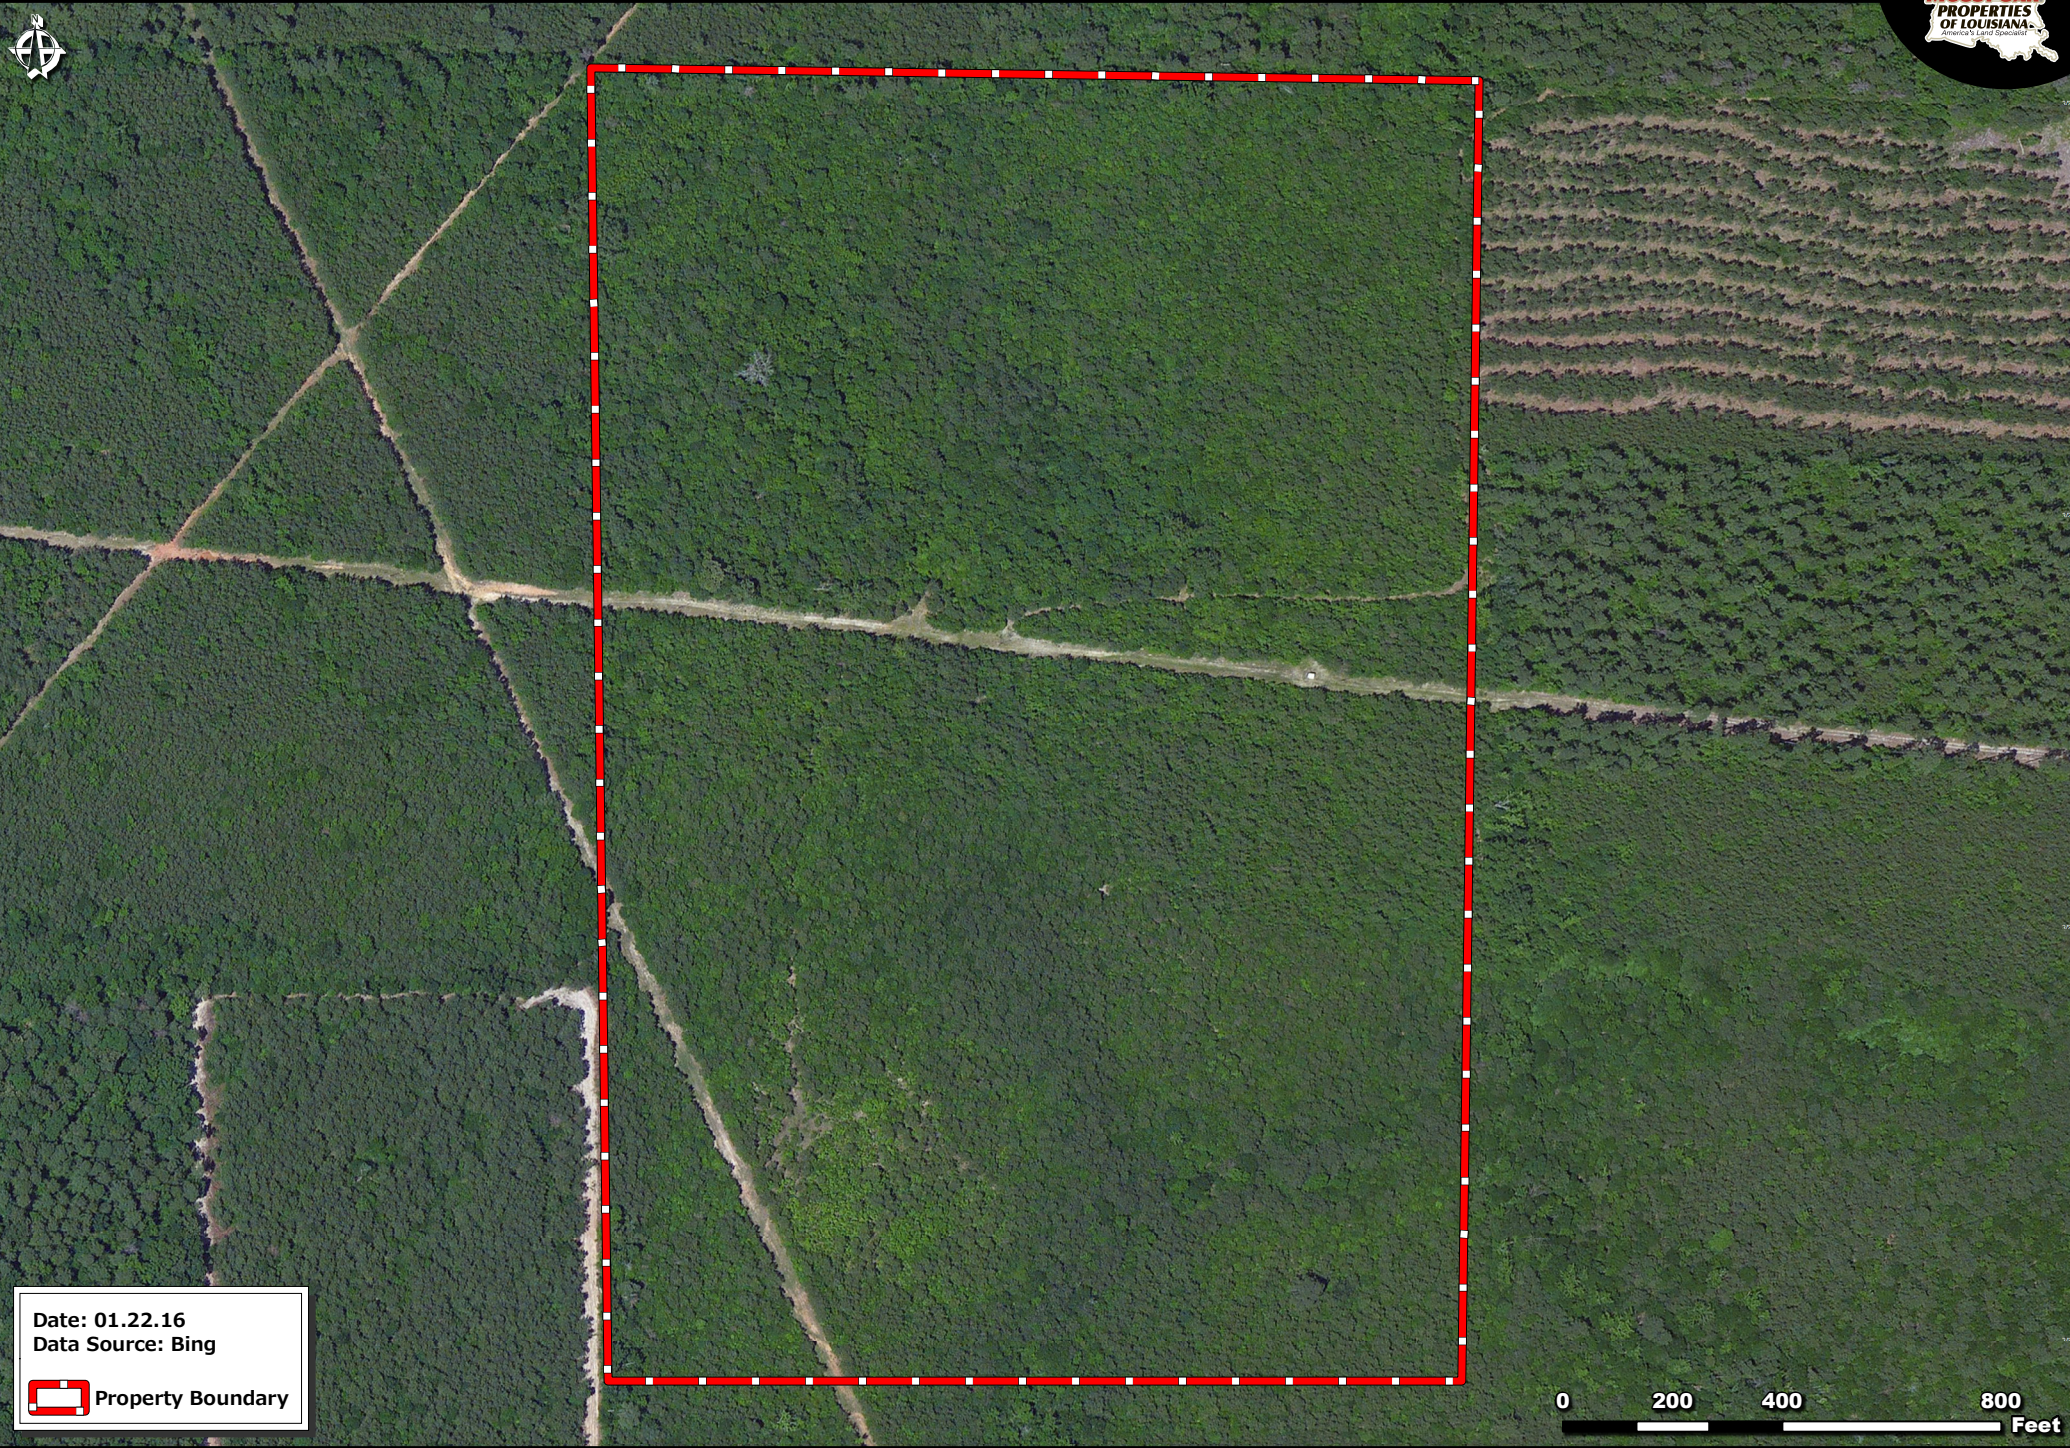

LITTLE INDIAN CREEK TRACT - 61 AC +/-  
CLAIBORNE PARISH, LA (AERIAL OVERVIEW)

[mossyoakpropertiesla.com](http://mossyoakpropertiesla.com)

Date: 01.22.16  
Data Source: Bing

 Property Boundary

Matthew Chanler, Certified Land Specialist   
1945 E 70th Street, Suite A Shreveport, LA 71105