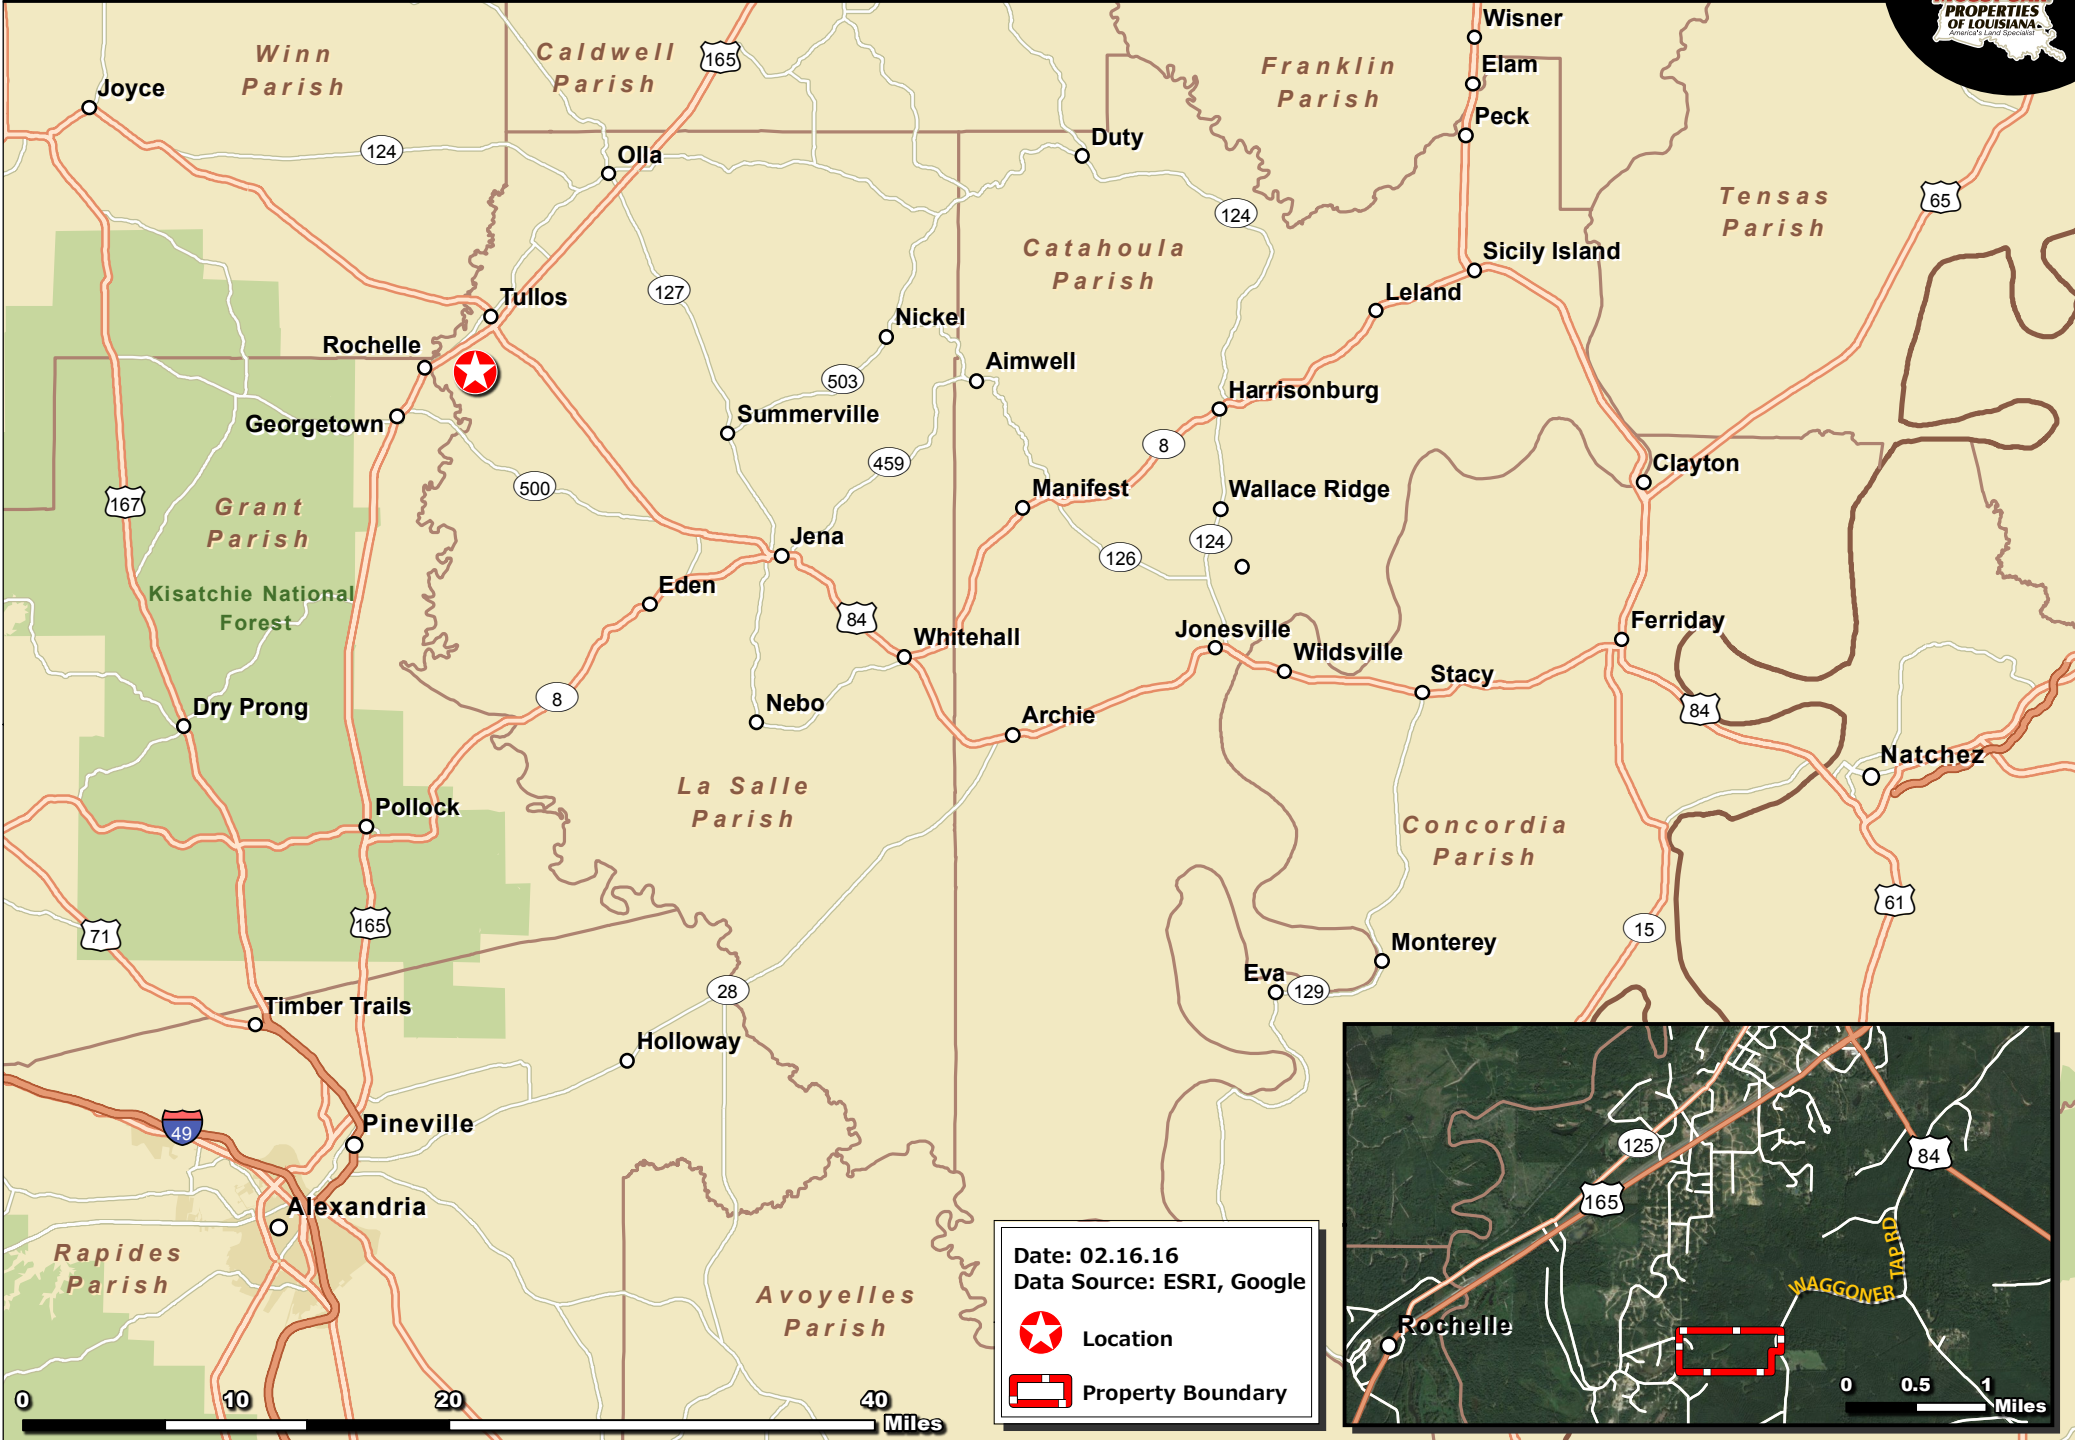

**TULLOS OILFIELD TRACT - 95 AC +/-
LA SALLE PARISH, LA (VICINITY OVERVIEW)**

mossyoakpropertiesla.com

Date: 02.16.16
Data Source: ESRI, Google

- Location
- Property Boundary