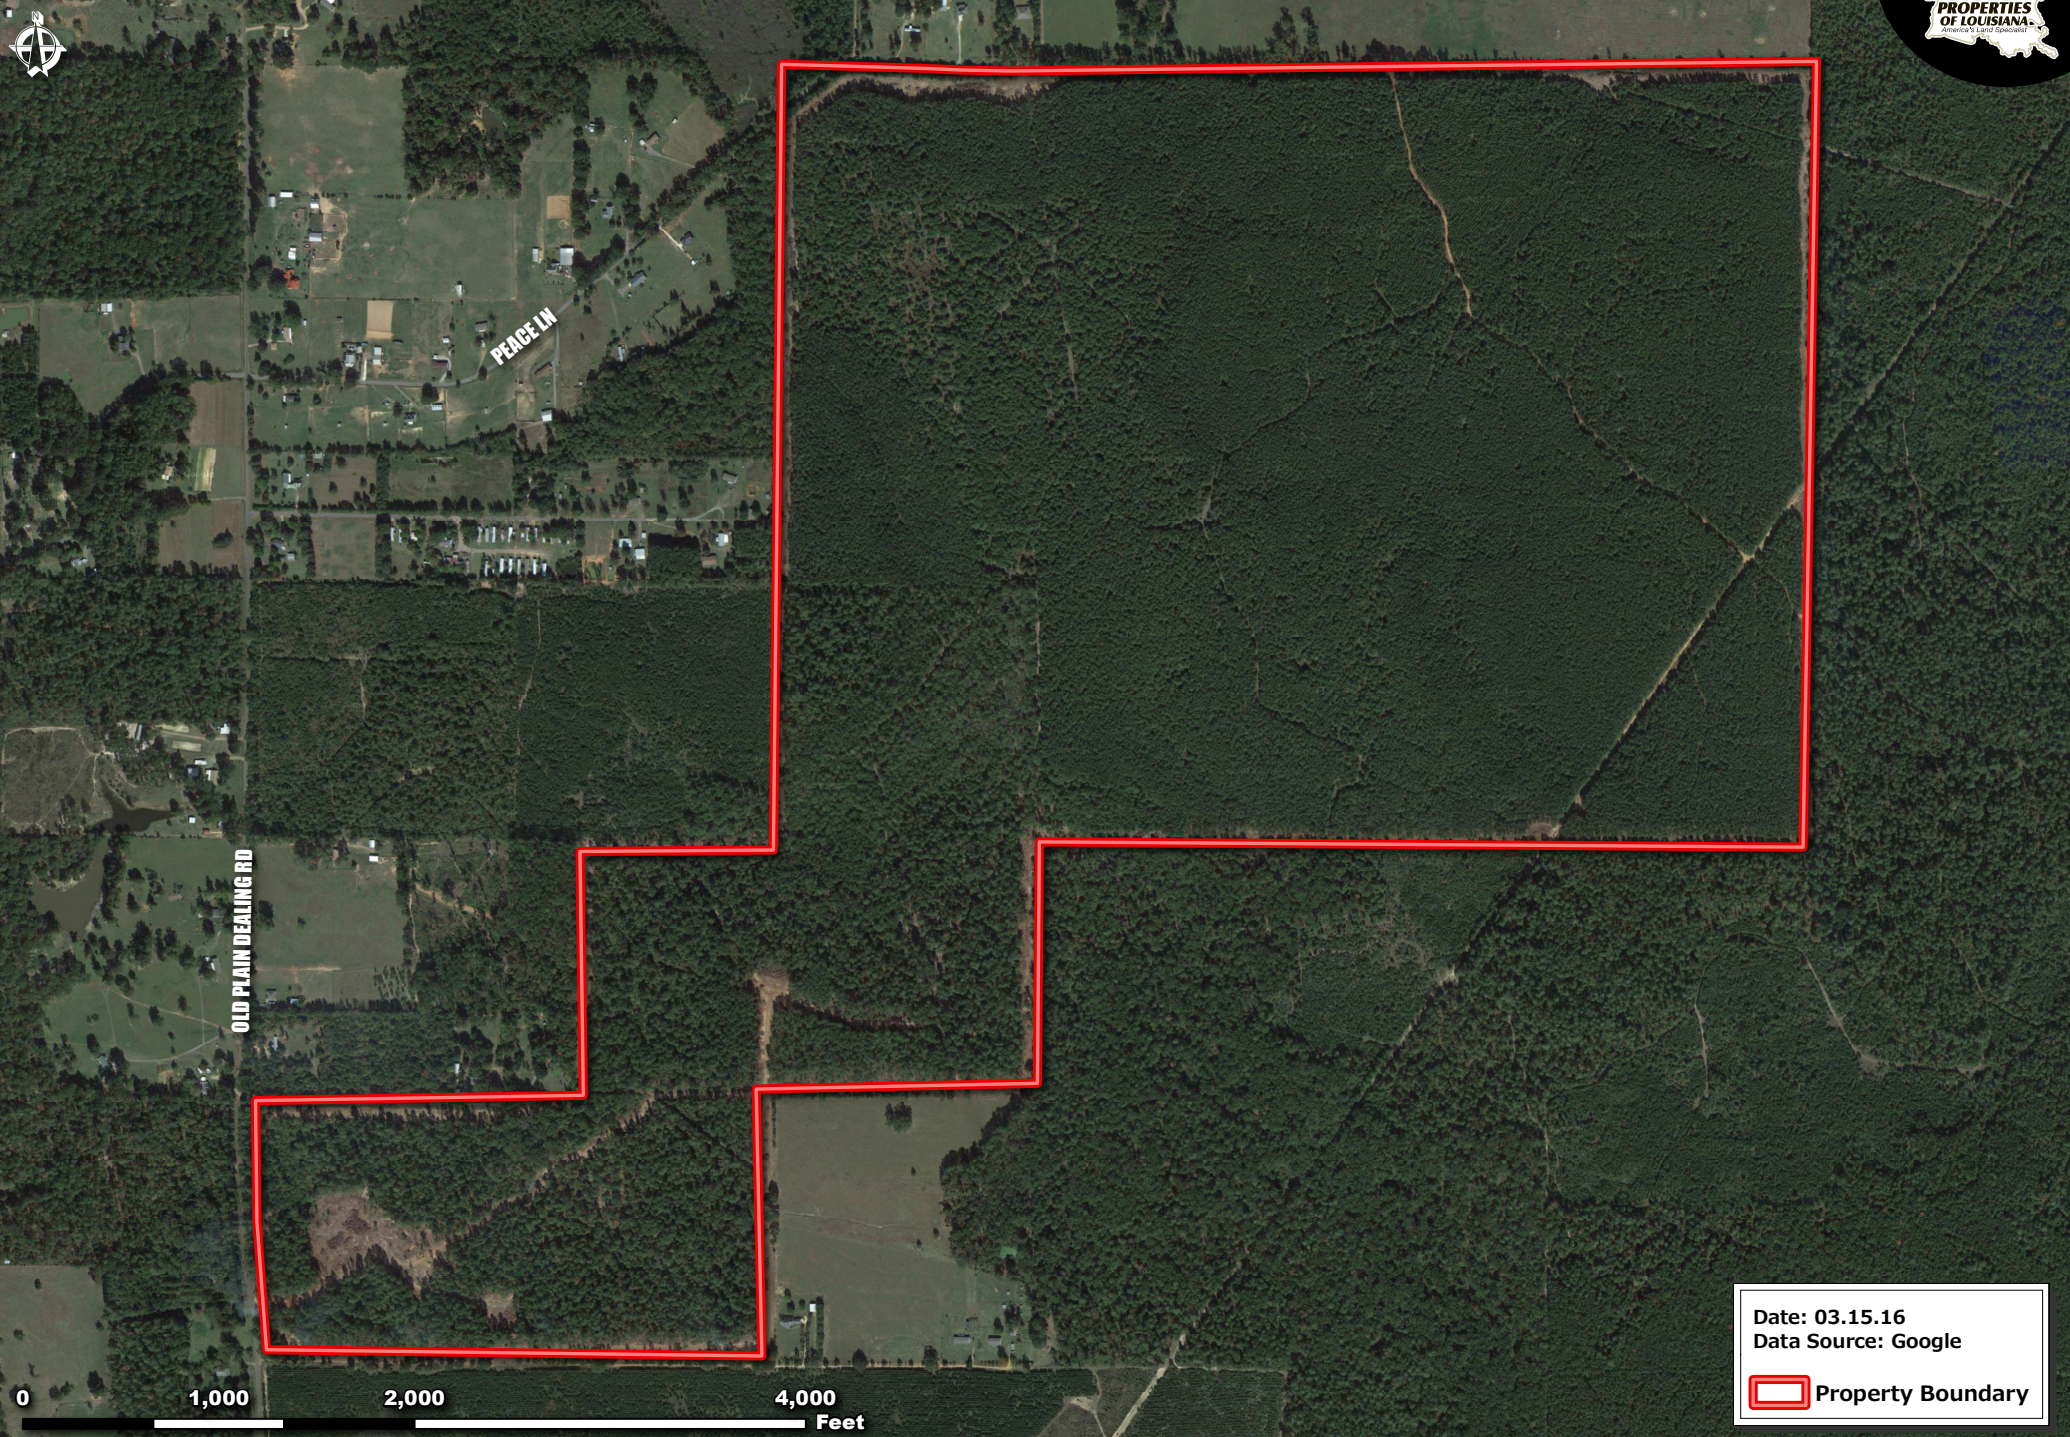

**NORTH BENTON TRACT - 627.935 AC +/-  
BOSSIER PARISH, LA (AERIAL OVERVIEW)**

Date: 03.15.16  
Data Source: Google  
 Property Boundary