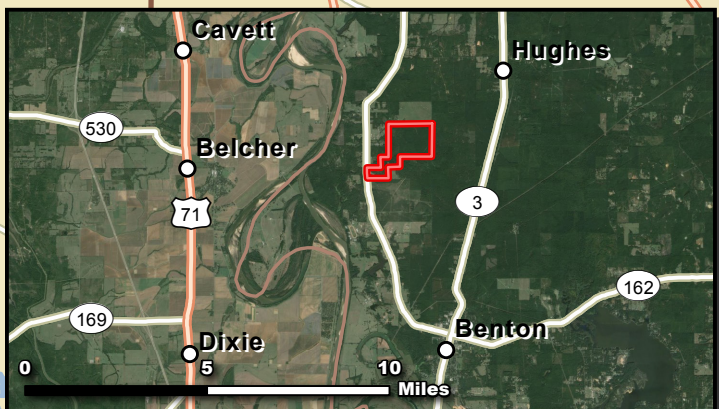

NORTH BENTON TRACT - 627.935 AC +/- BOSSIER PARISH, LA (VICINITY OVERVIEW)

Date: 03.15.16
Data Source: ESRI, Google

 Location

 Property Boundary