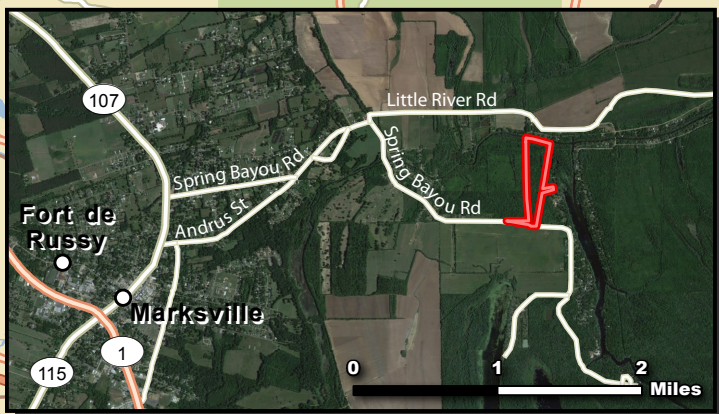

SPRING BAYOU TRACT - 40 AC +/- AVOYELLES PARISH, LA (VICINITY OVERVIEW)

Date: 03.14.16
Data Source: ESRI, Google

 Location

 Property Boundary