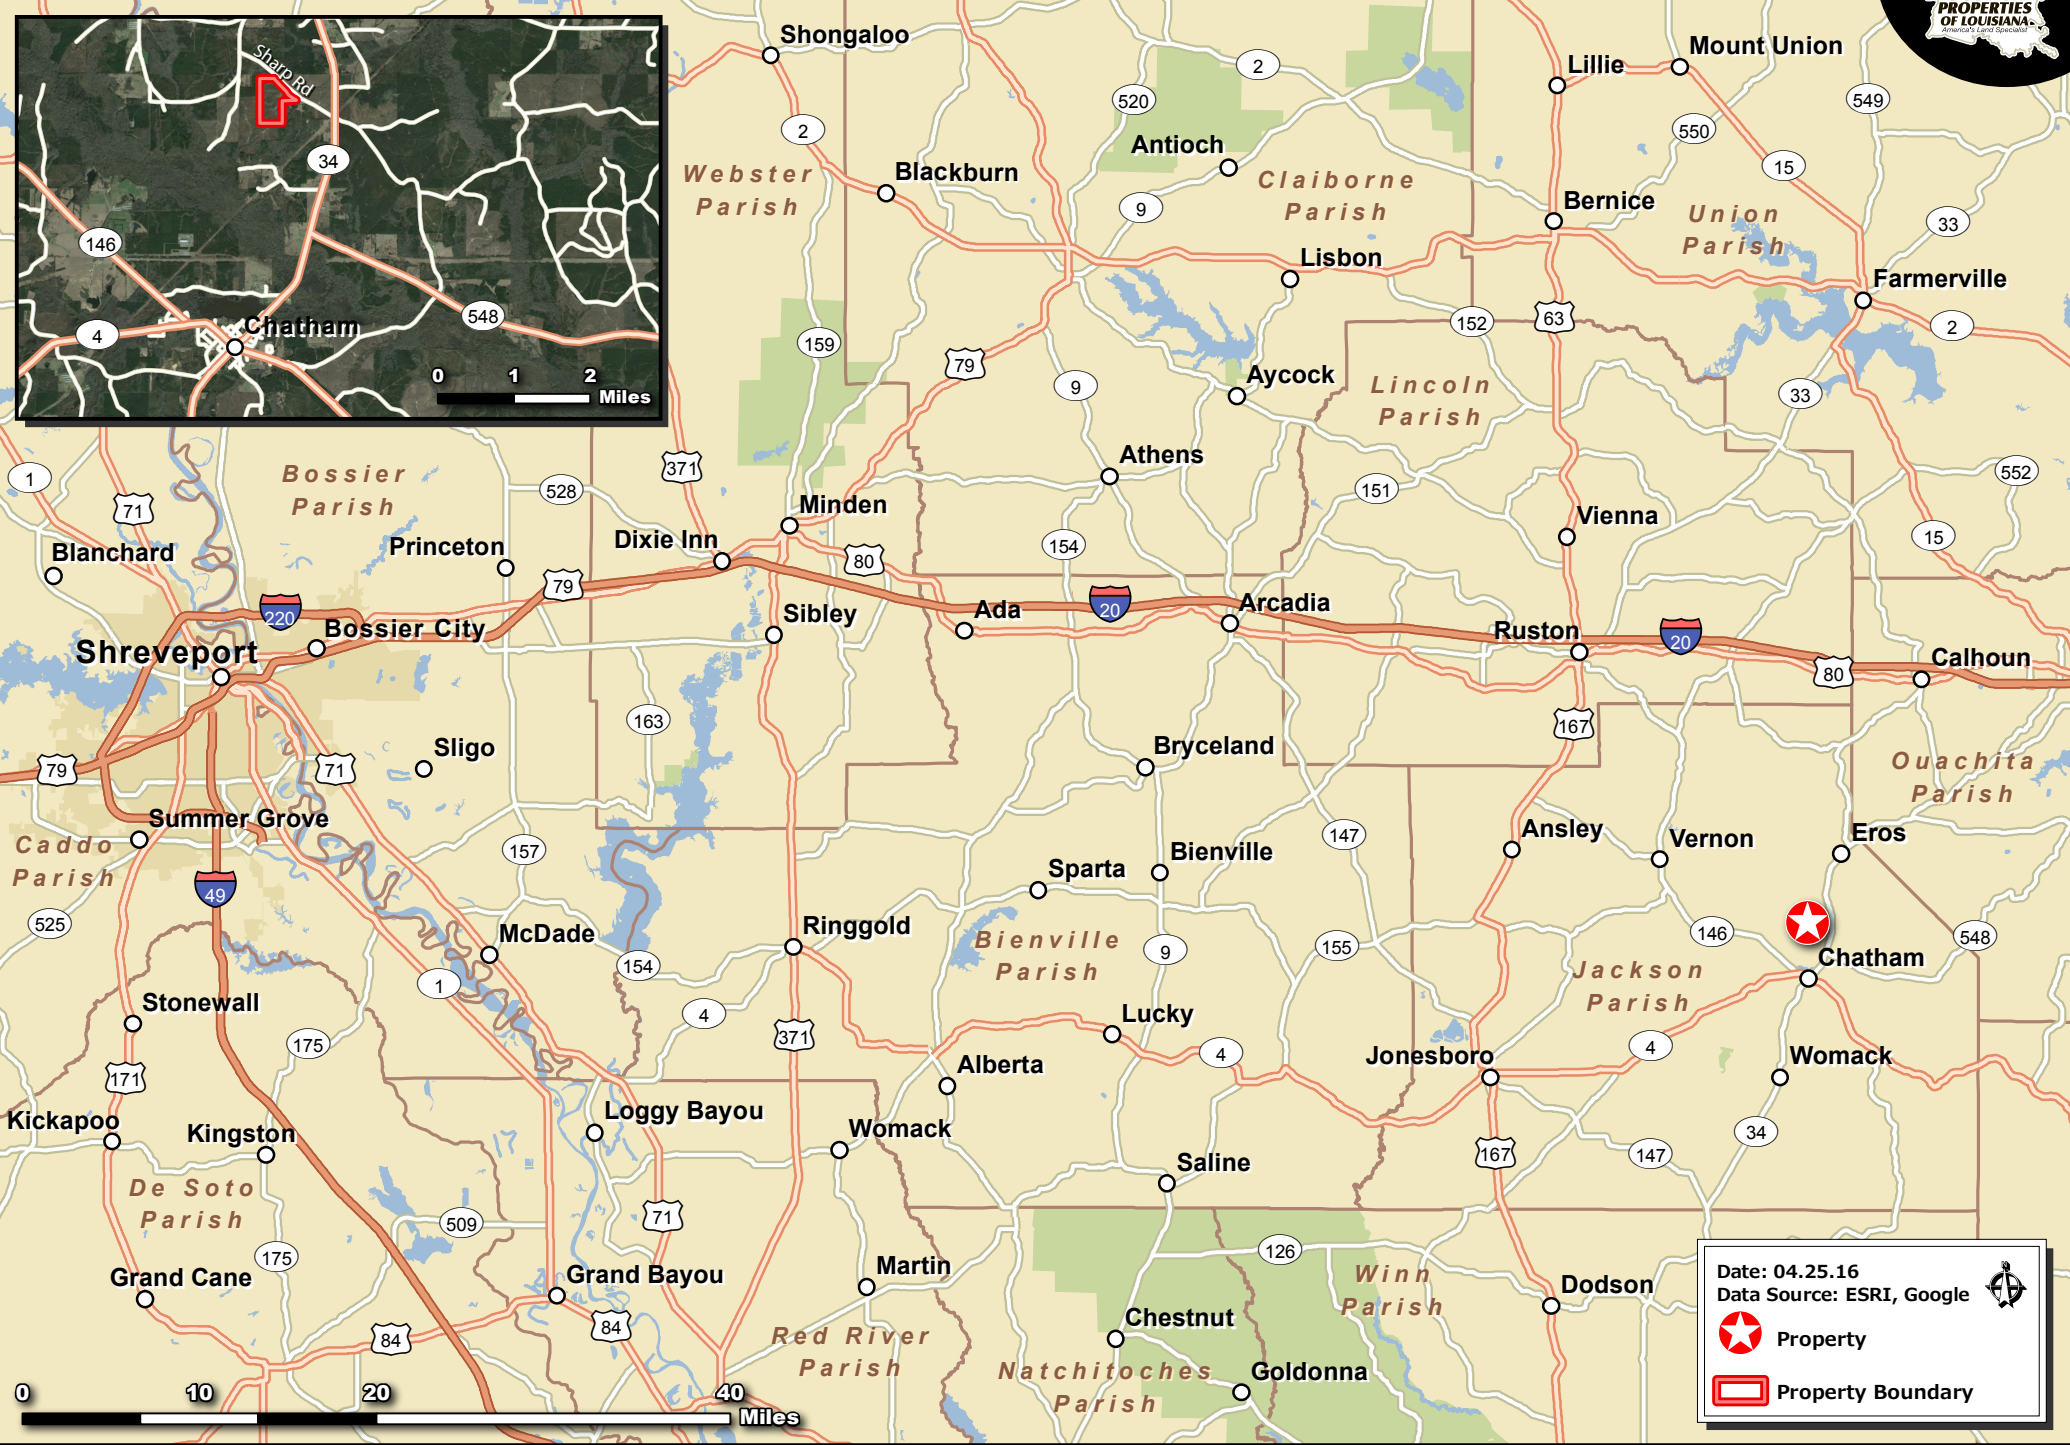

**BETHEL TRACT - 82 AC +/-  
JACKSON PARISH, LA (VICINITY OVERVIEW)**

mossyoakpropertiesla.com

Date: 04.25.16  
Data Source: ESRI, Google

- Property
- Property Boundary

Jarod Patterson, Certified Land Specialist  
629 Leachman Road, Ruston, LA 71270