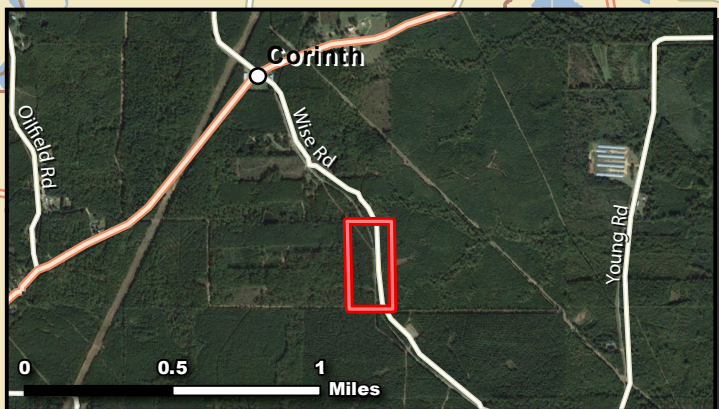

**CORINTH TRACT - 20 AC +/-
LINCOLN PARISH, LA (VICINITY OVERVIEW)**

Date: 04.01.16
Data Source: ESRI, Google

- Property
- Property Boundary

Jarod Patterson, Certified Land Specialist
629 Leachman Road, Ruston, LA 71270