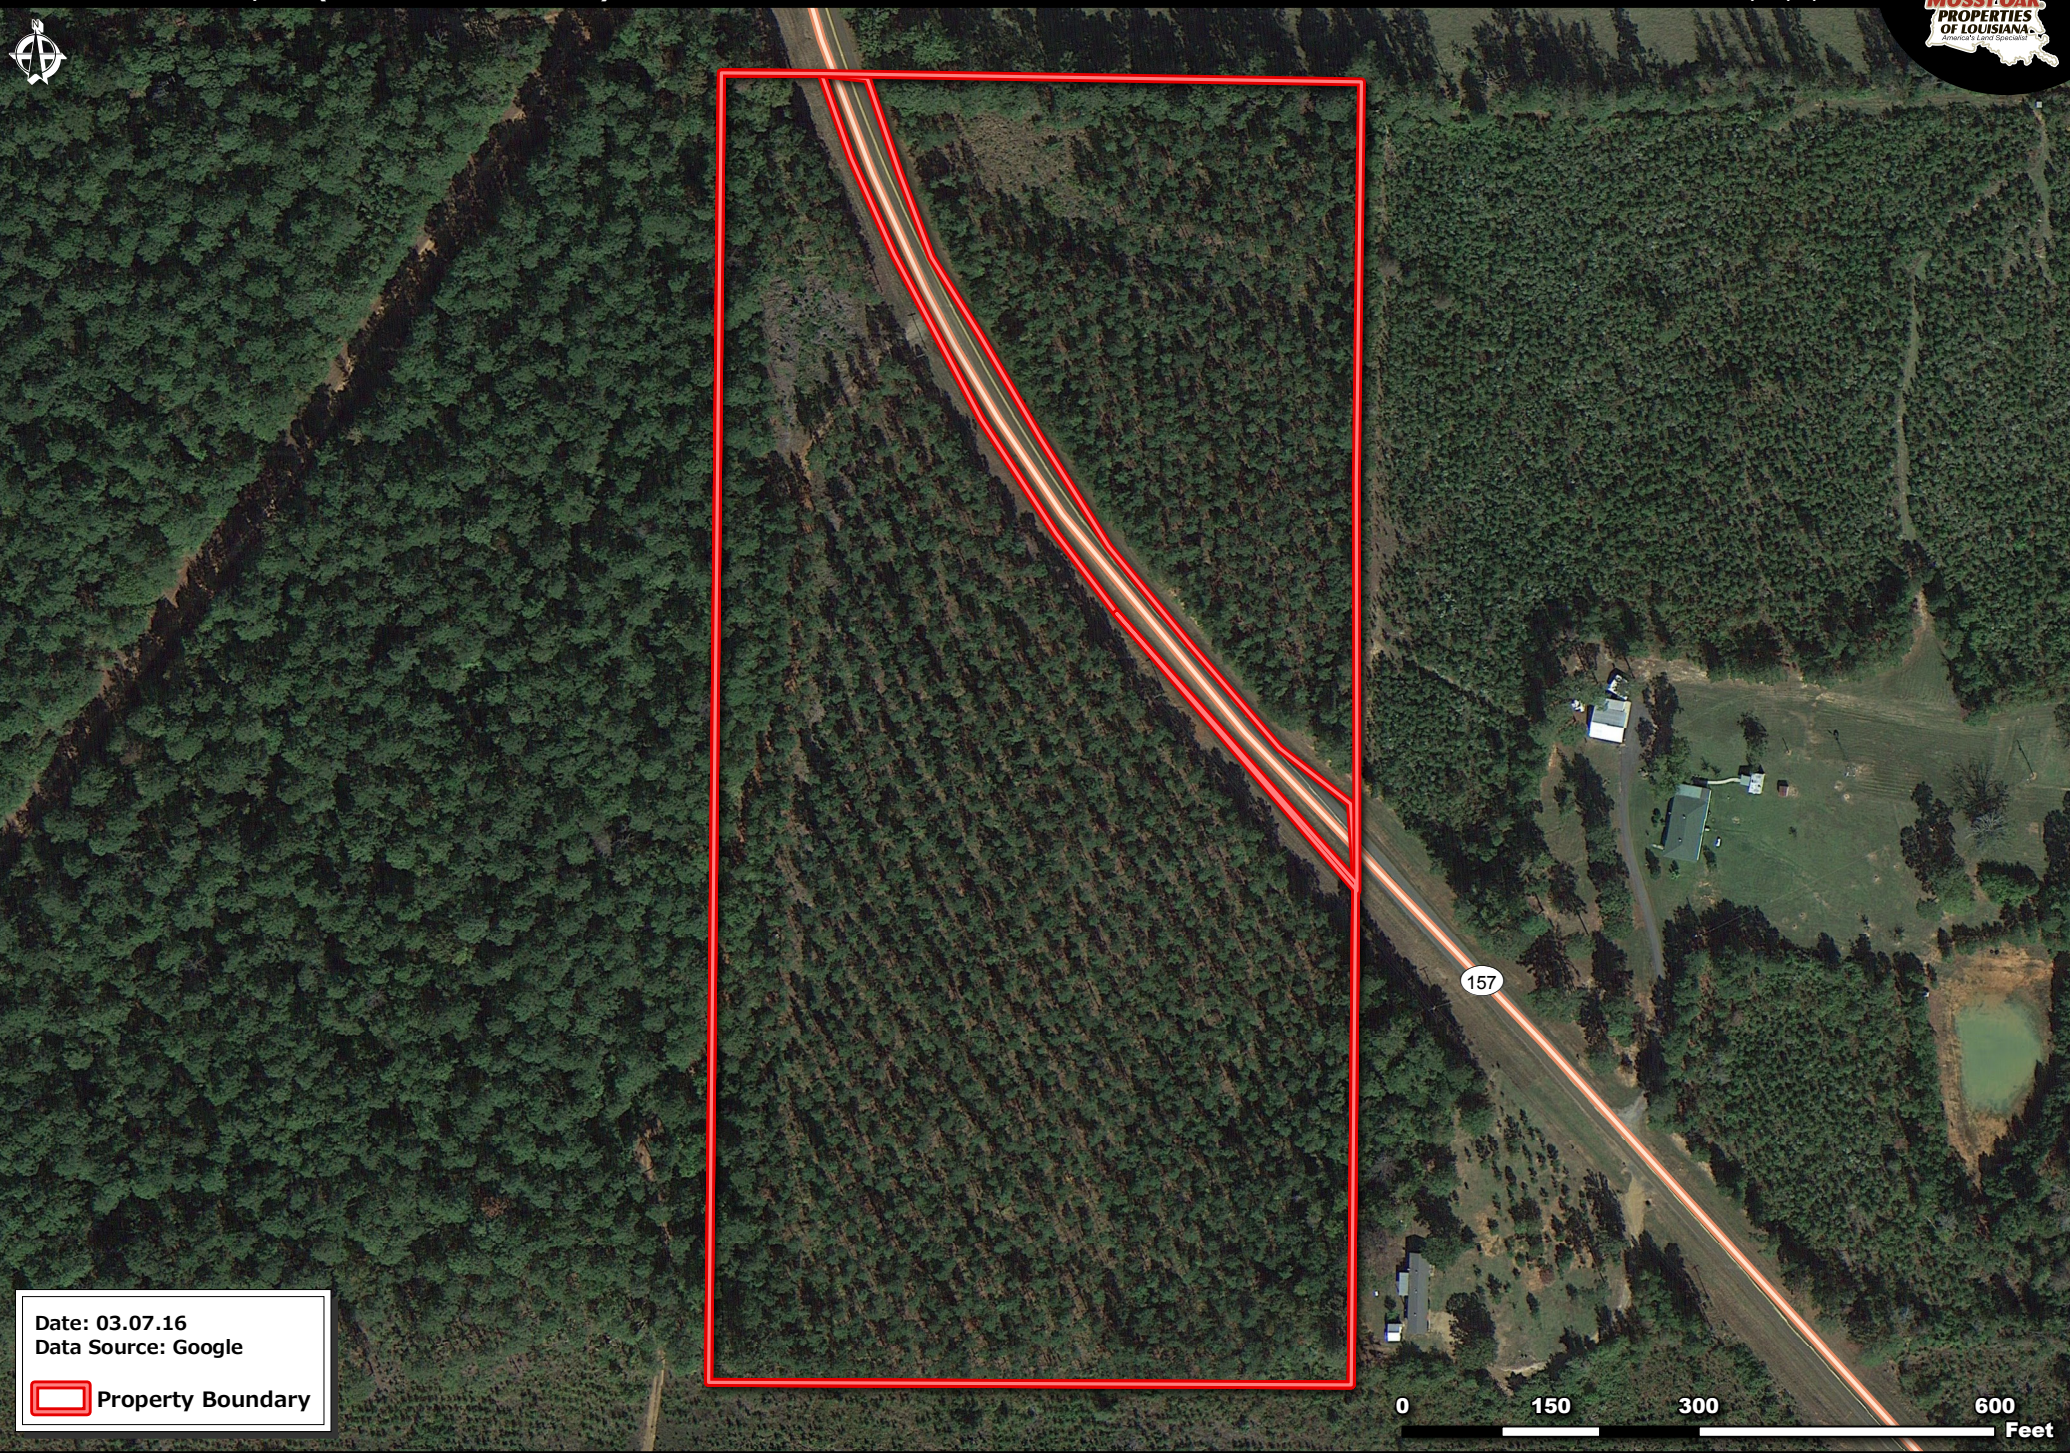

**WHITETAIL TRACT - 18.58 AC +/-
BOSSIER PARISH, LA (AERIAL OVERVIEW)**

Date: 03.07.16
Data Source: Google
 Property Boundary