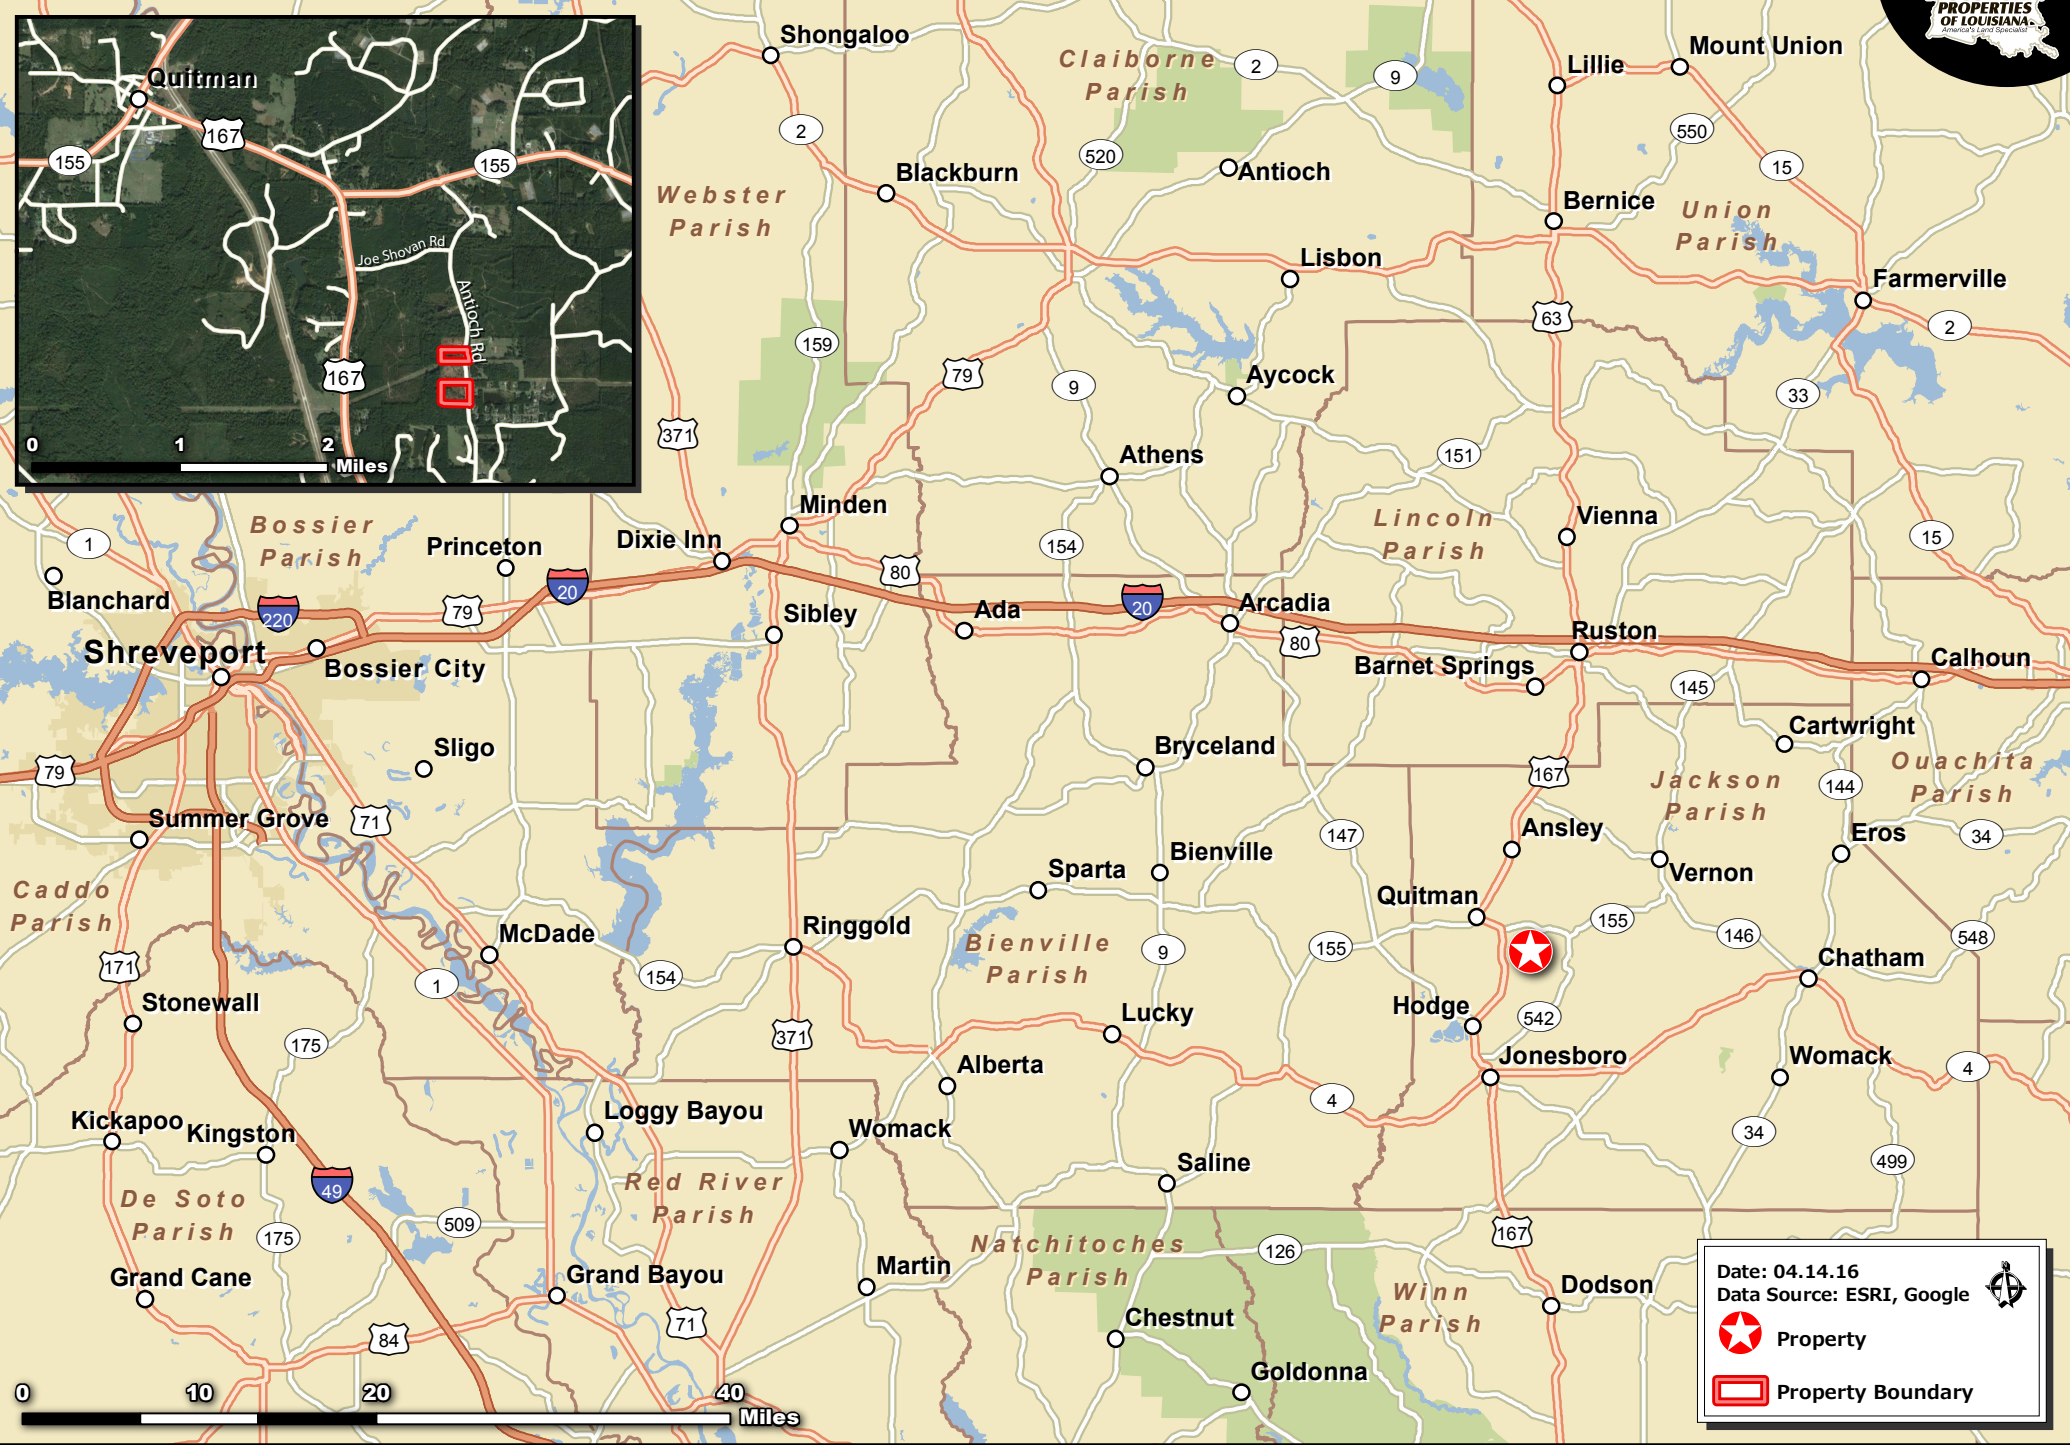

ANTIOCH TRACT - 19.33 AC +/- JACKSON PARISH, LA (VICINITY OVERVIEW)

mossyoakpropertiesla.com

Date: 04.14.16
Data Source: ESRI, Google

- Property
- Property Boundary

Jarod Patterson, Certified Land Specialist
629 Leachman Road, Ruston, LA 71270