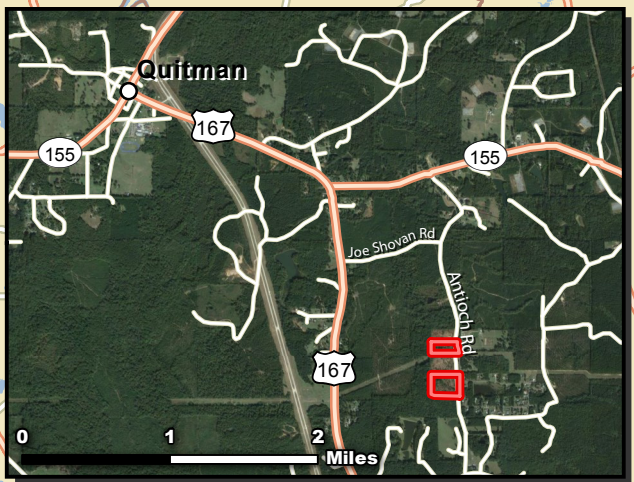

ANTIOCH TRACT - 19.33 AC +/- JACKSON PARISH, LA (VICINITY OVERVIEW)

mossyoakpropertiesla.com

Date: 04.14.16
Data Source: ESRI, Google

- Property
- Property Boundary

Jarod Patterson, Certified Land Specialist
629 Leachman Road, Ruston, LA 71270