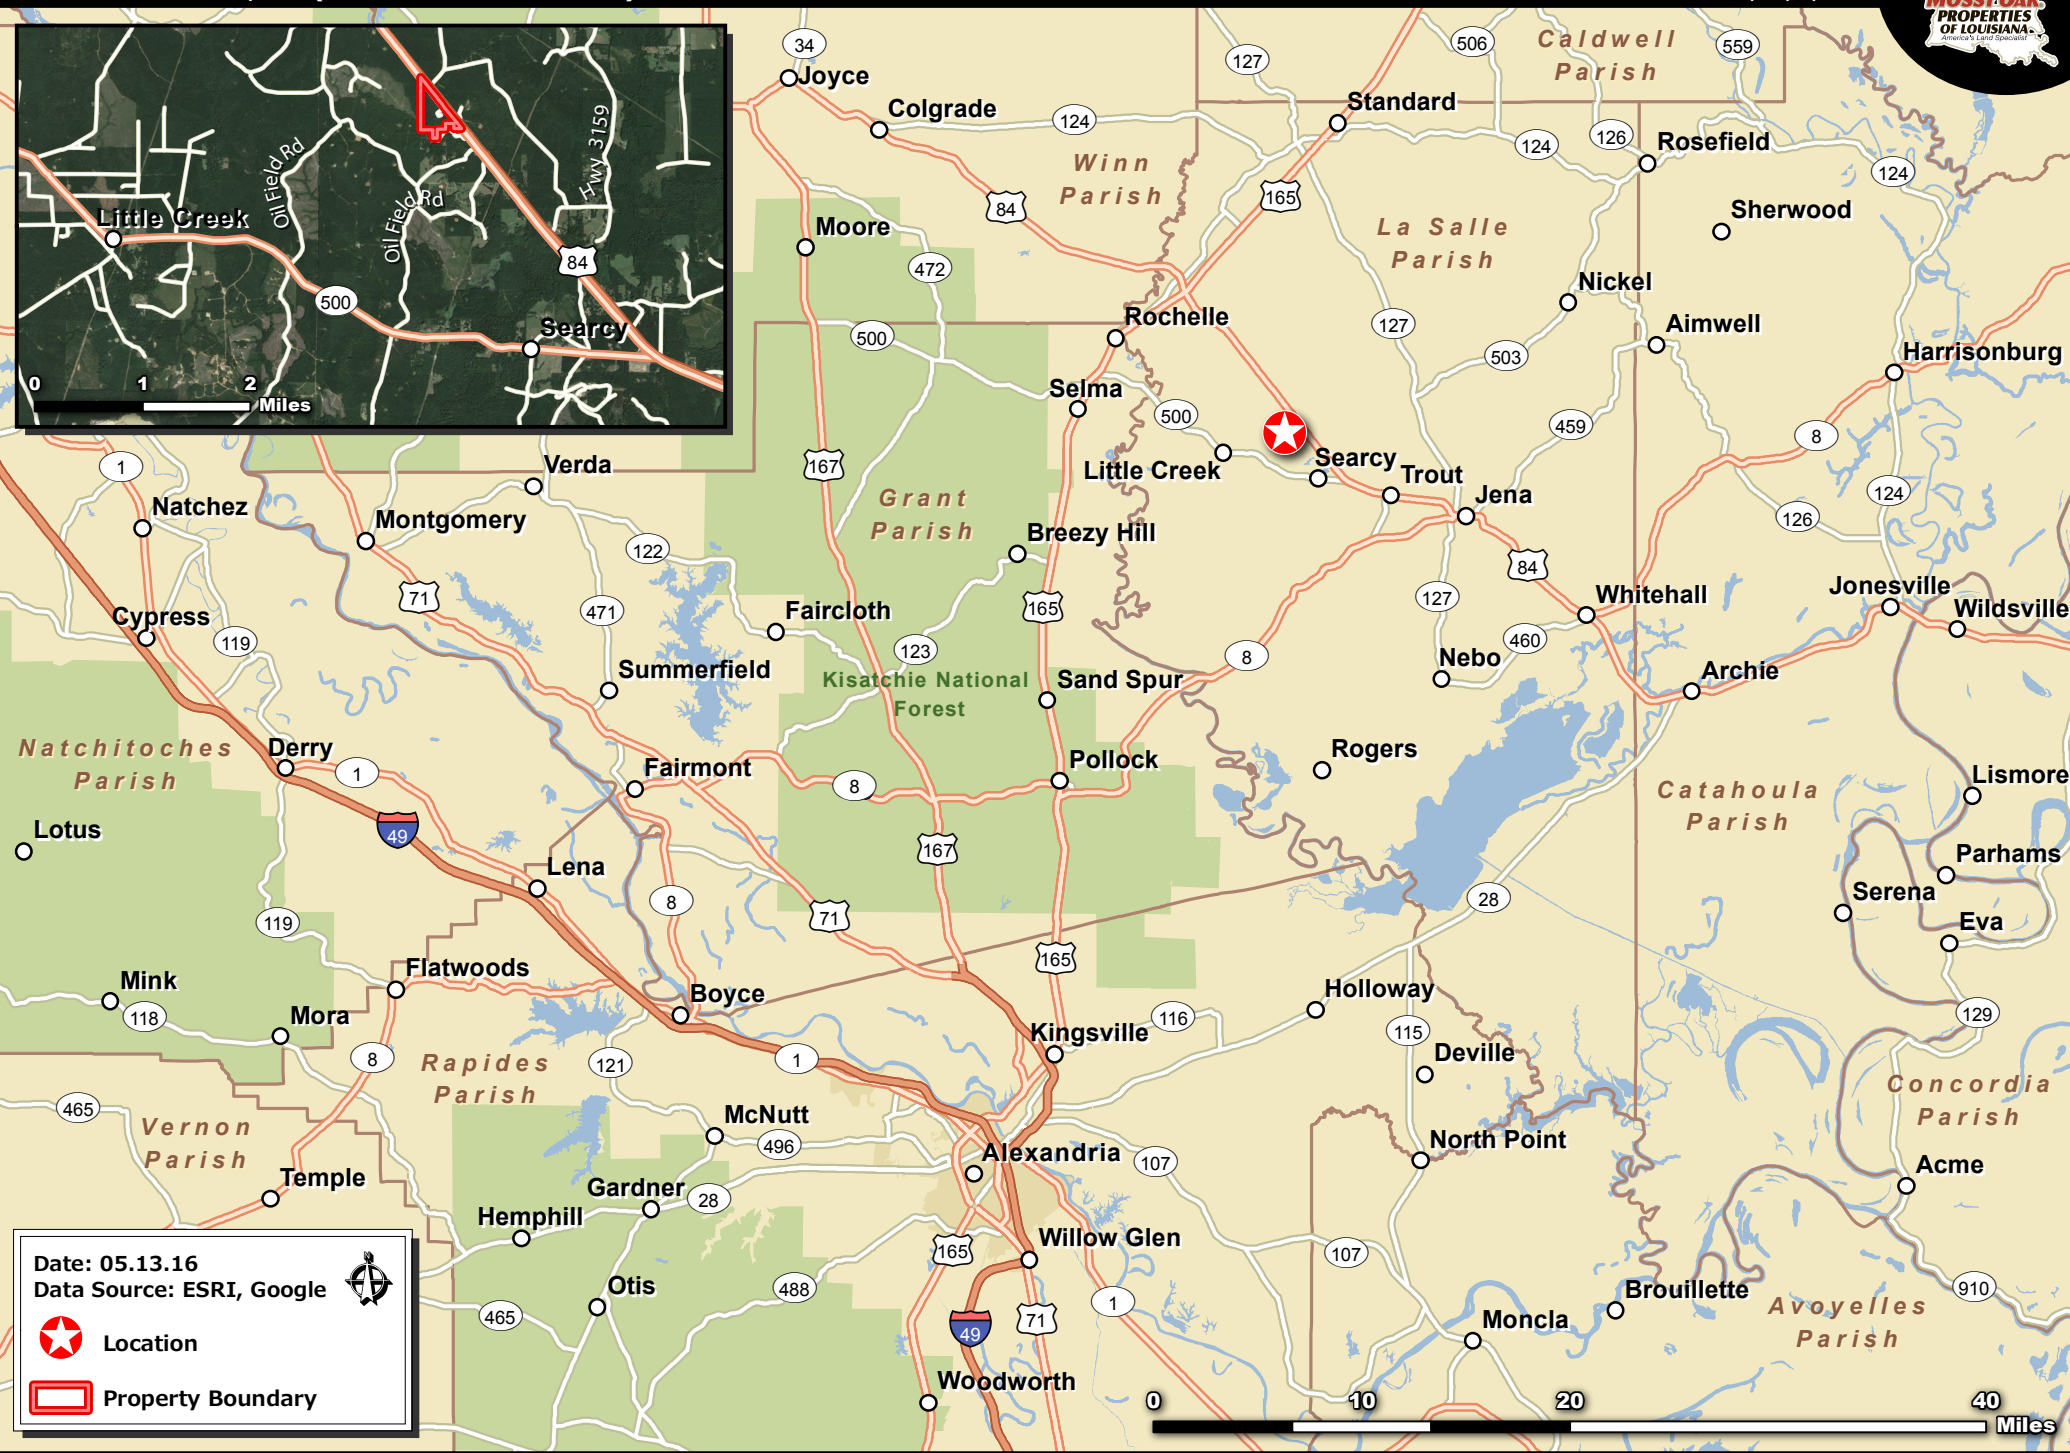

**BEECH TRACT - 56.758 AC +/-
LASALLE PARISH, LA (VICINITY OVERVIEW)**

mossyoakpropertiesla.com

Date: 05.13.16
Data Source: ESRI, Google

Location

Property Boundary

Paul Ferrell, Certified Land Specialist
1945 E 70th Street, Suite A Shreveport, LA 71105

P: (318) 792-1893

pferrell@mossyoakproperties.com