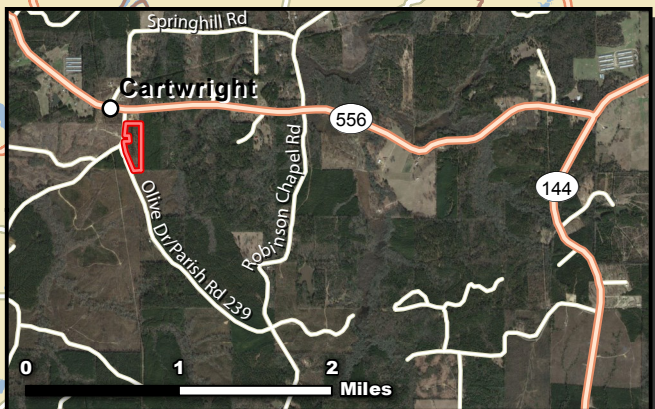

**JACK CREEK TRACT - 12 AC +/-
JACKSON PARISH, LA (VICINITY OVERVIEW)**

mossyoakpropertiesla.com

Date: 04.29.16
 Data Source: ESRI, Google

Property

Property Boundary

Jarod Patterson, Certified Land Specialist
 629 Leachman Road, Ruston, LA 71270