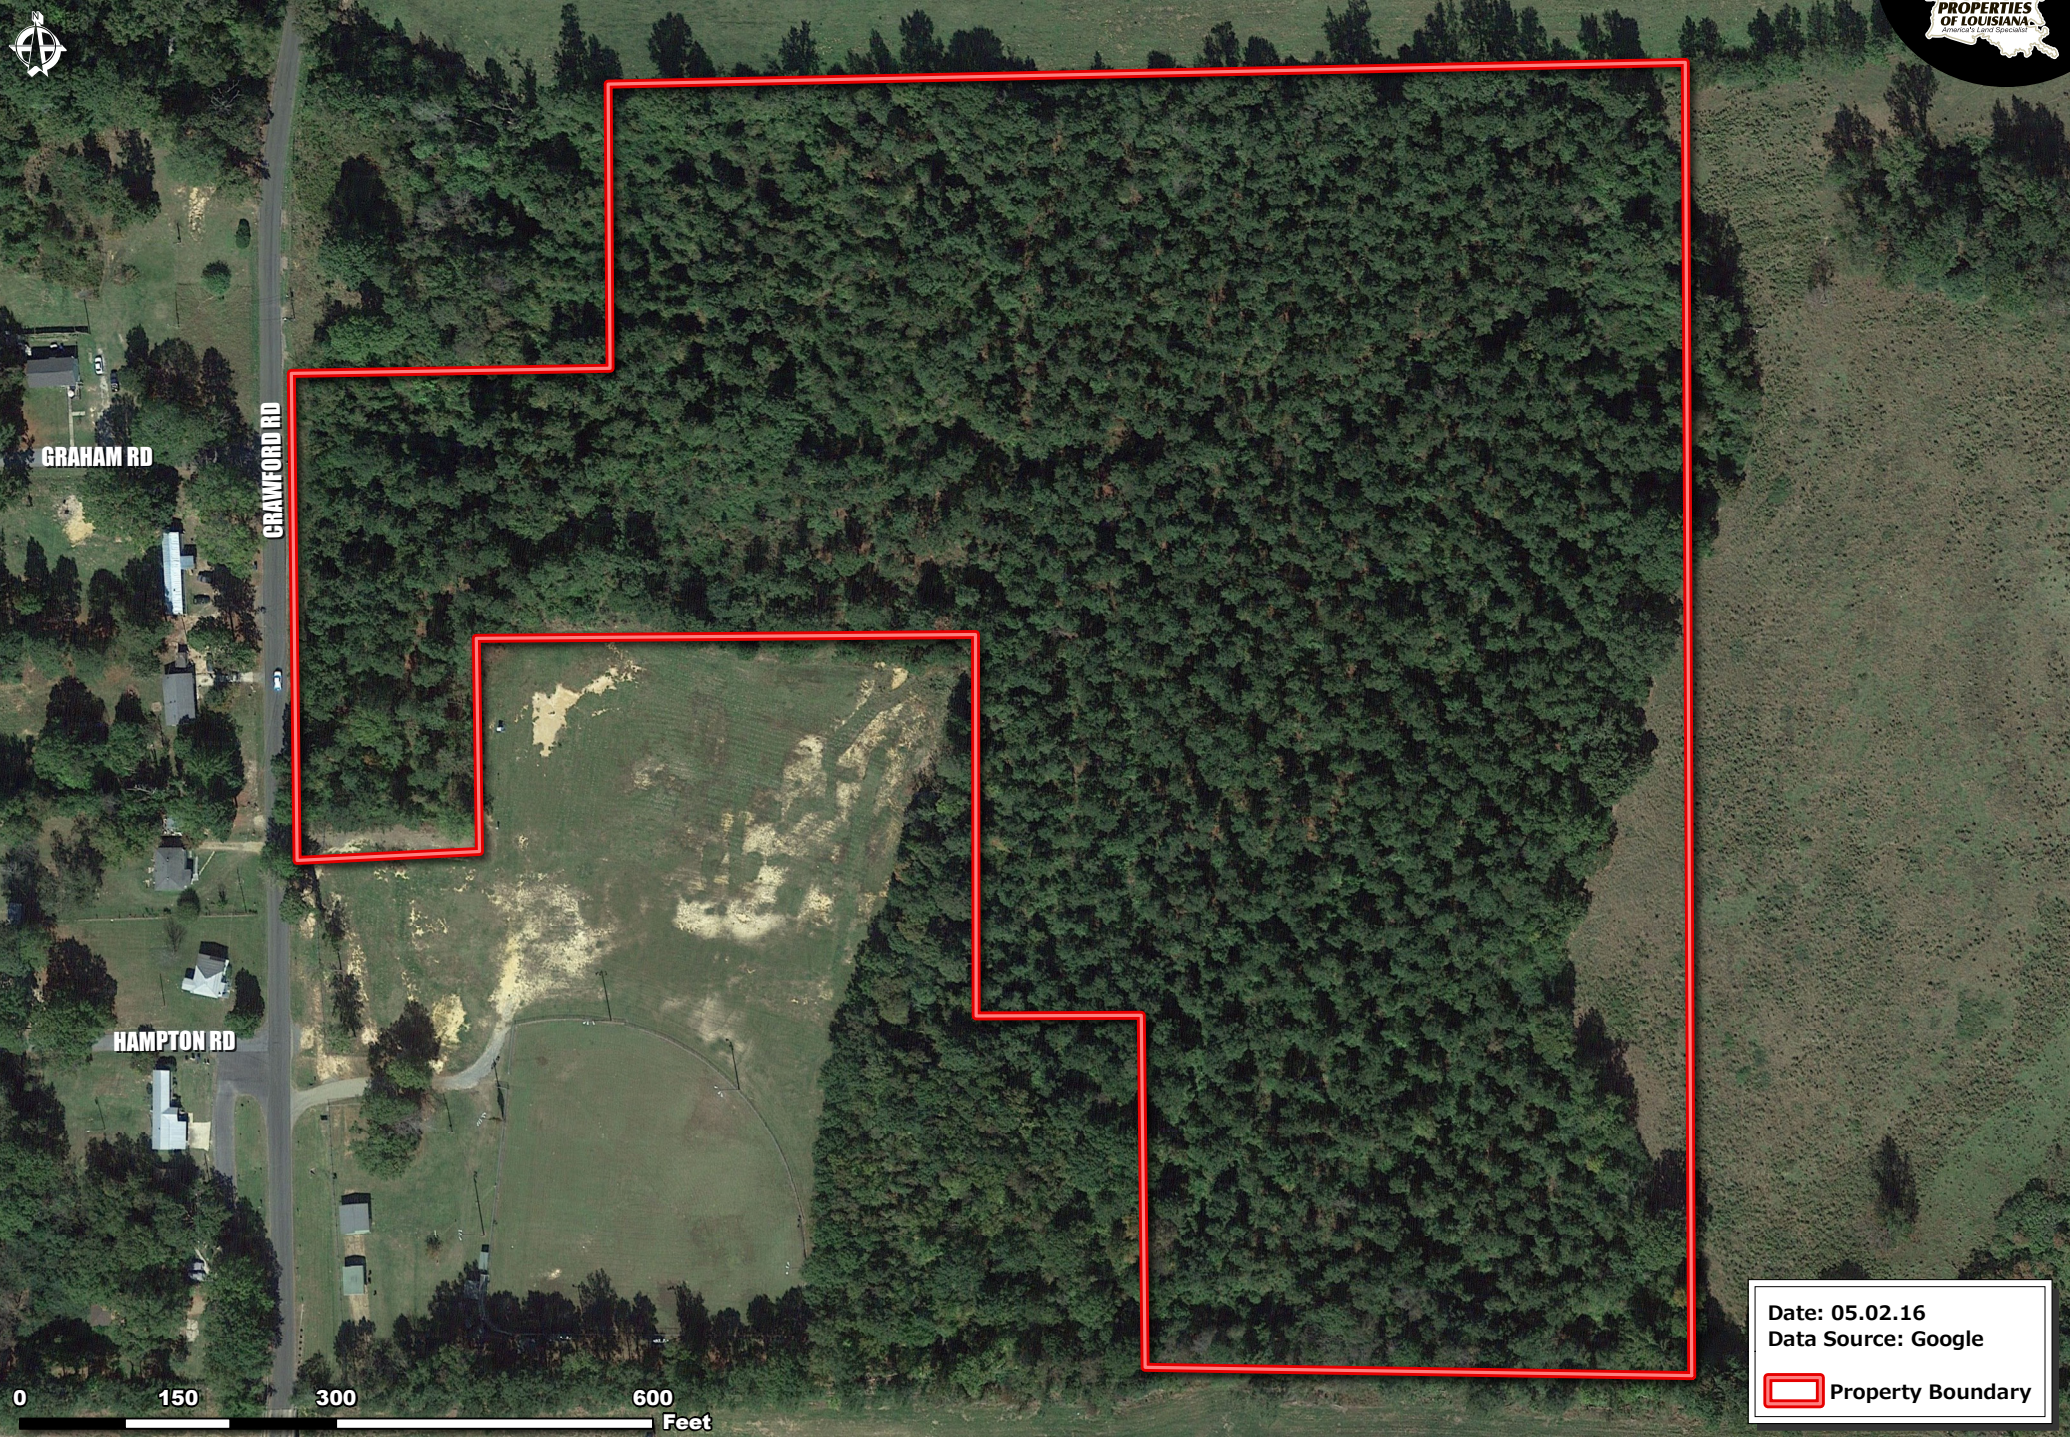

**MANTLE TRACT - 25 AC +/-
BIENVILLE PARISH, LA (AERIAL OVERVIEW)**

Date: 05.02.16
Data Source: Google
 Property Boundary