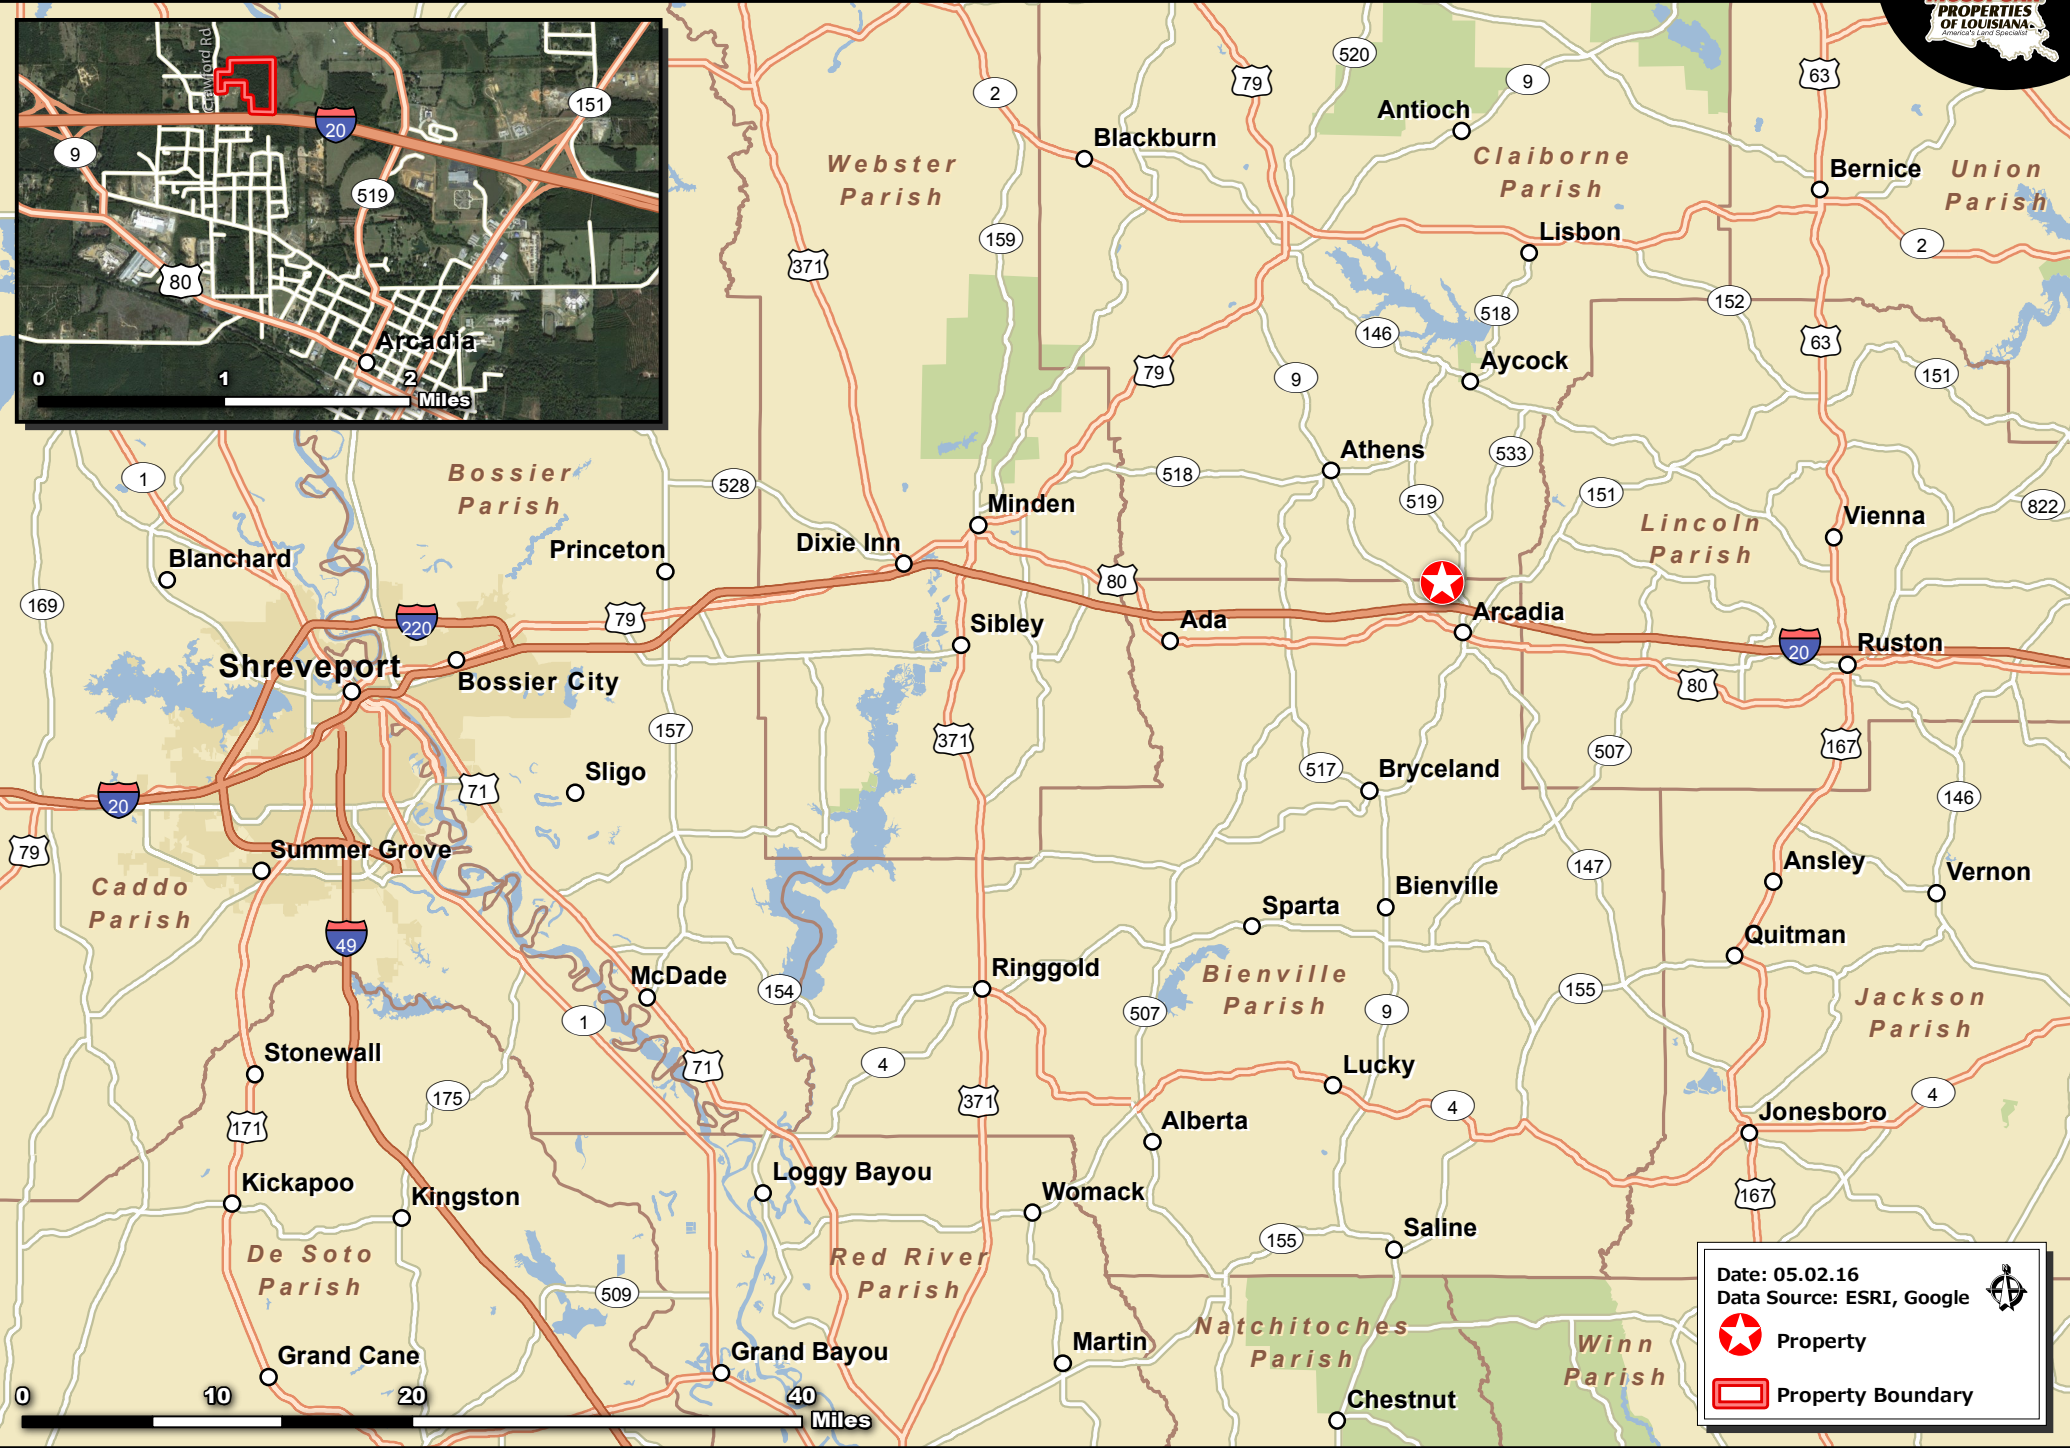

# MANTLE TRACT - 25 AC +/- BIENVILLE PARISH, LA (VICINITY OVERVIEW)

mossoakpropertiesla.com

Date: 05.02.16  
Data Source: ESRI, Google

- Property
- Property Boundary

Jarod Patterson, Certified Land Specialist  
629 Leachman Road, Ruston, LA 71270