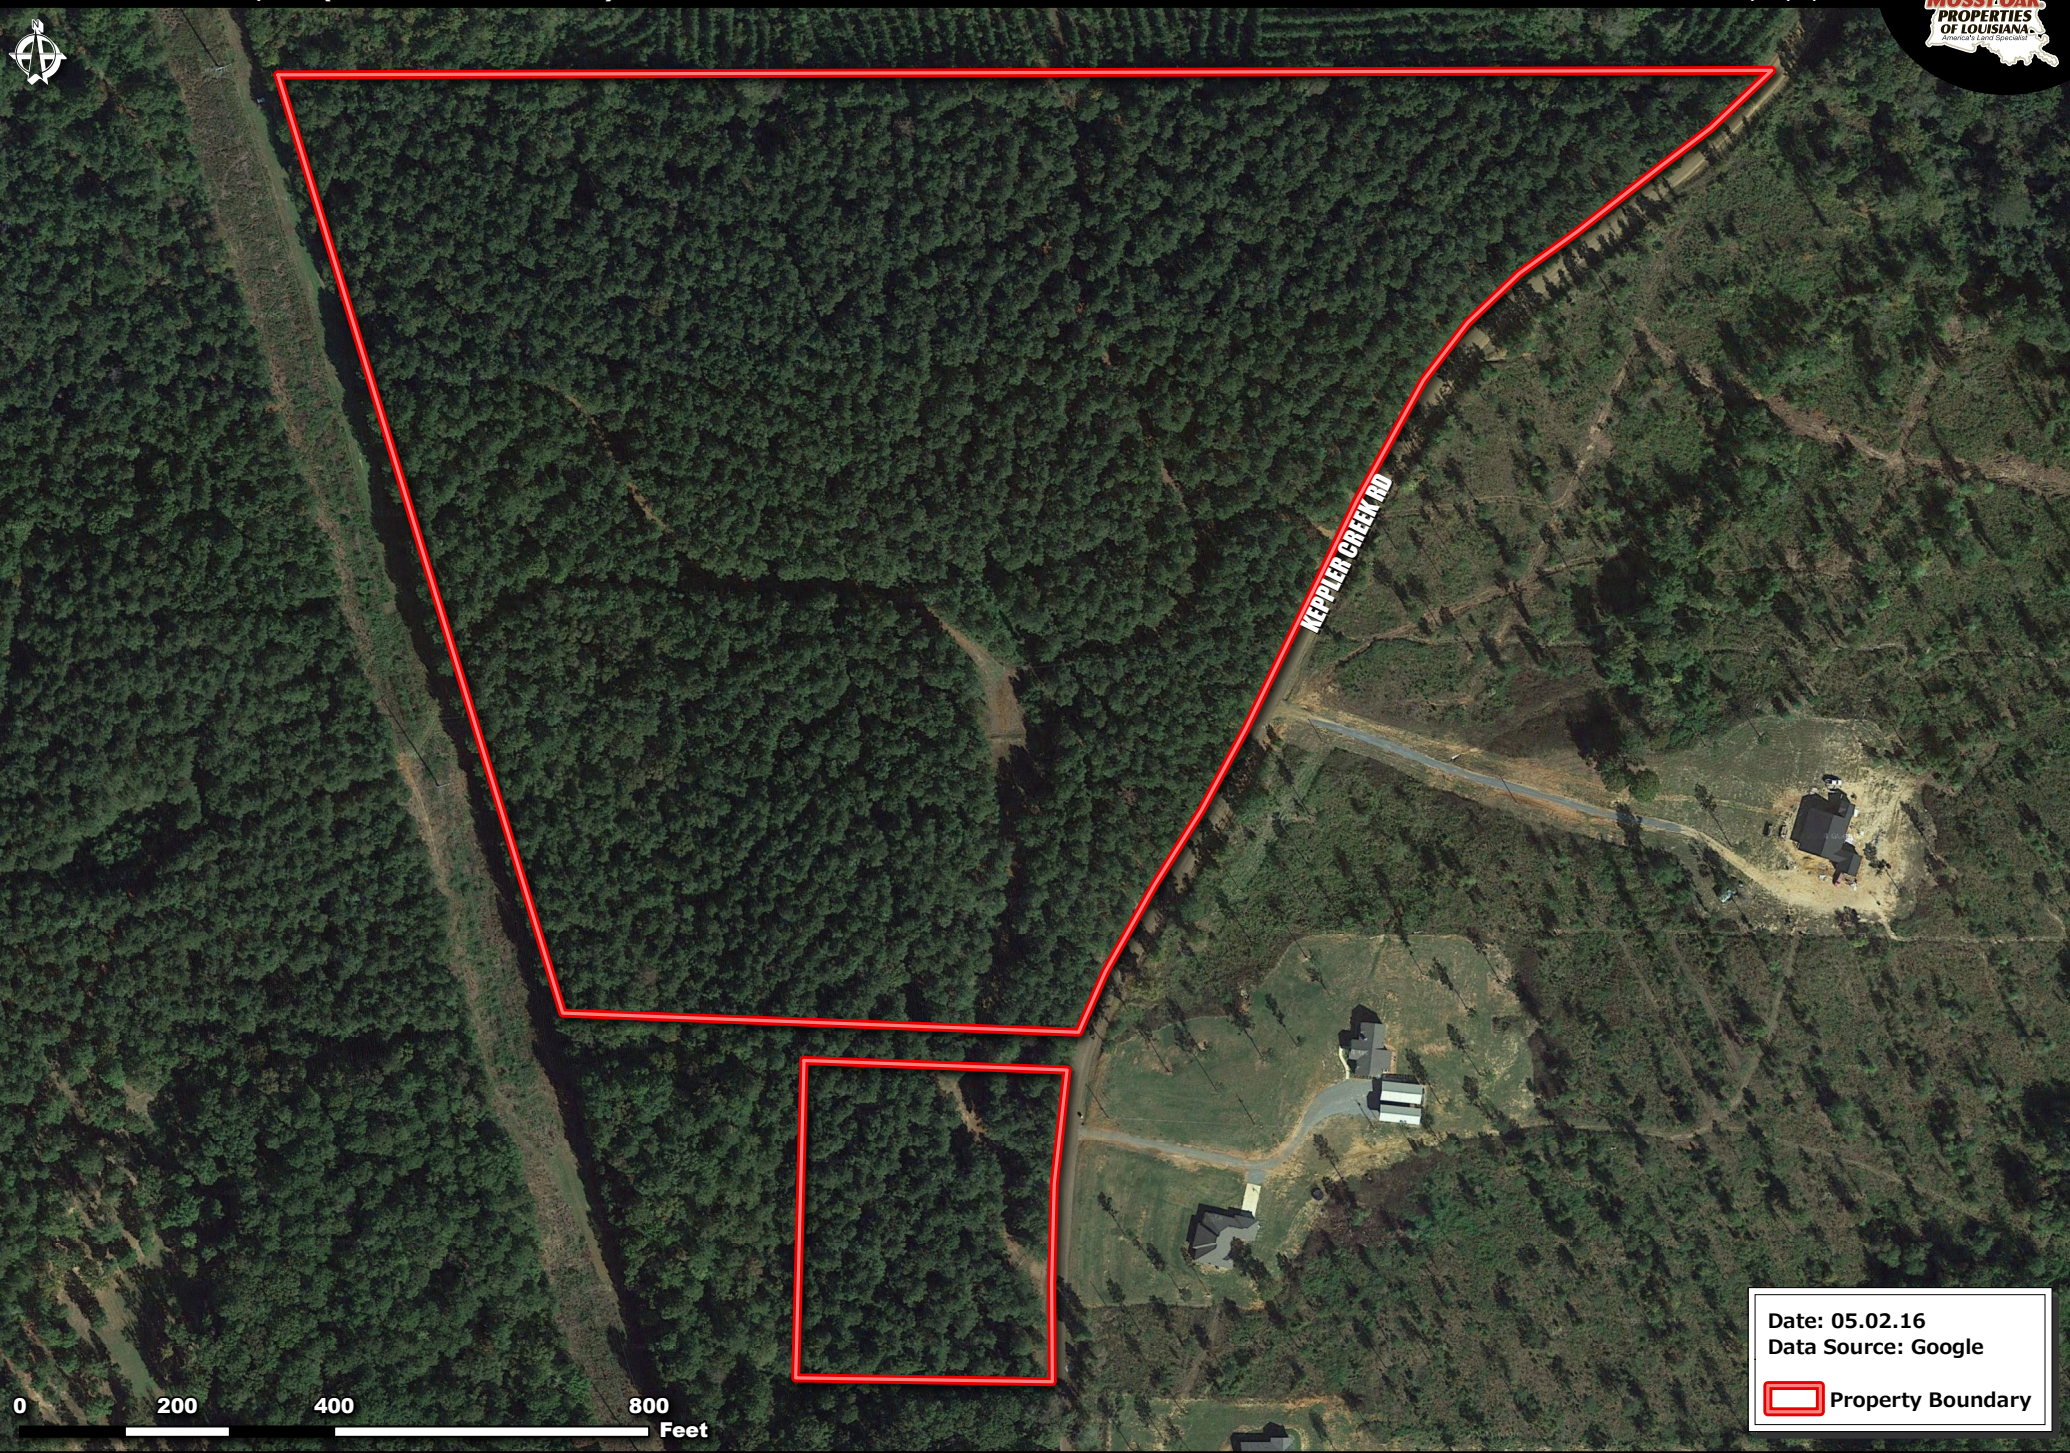

**MARSHALL TRACT - 37 AC +/-
JACKSON PARISH, LA (AERIAL OVERVIEW)**

0 200 400 800 Feet

Date: 05.02.16
Data Source: Google
 Property Boundary