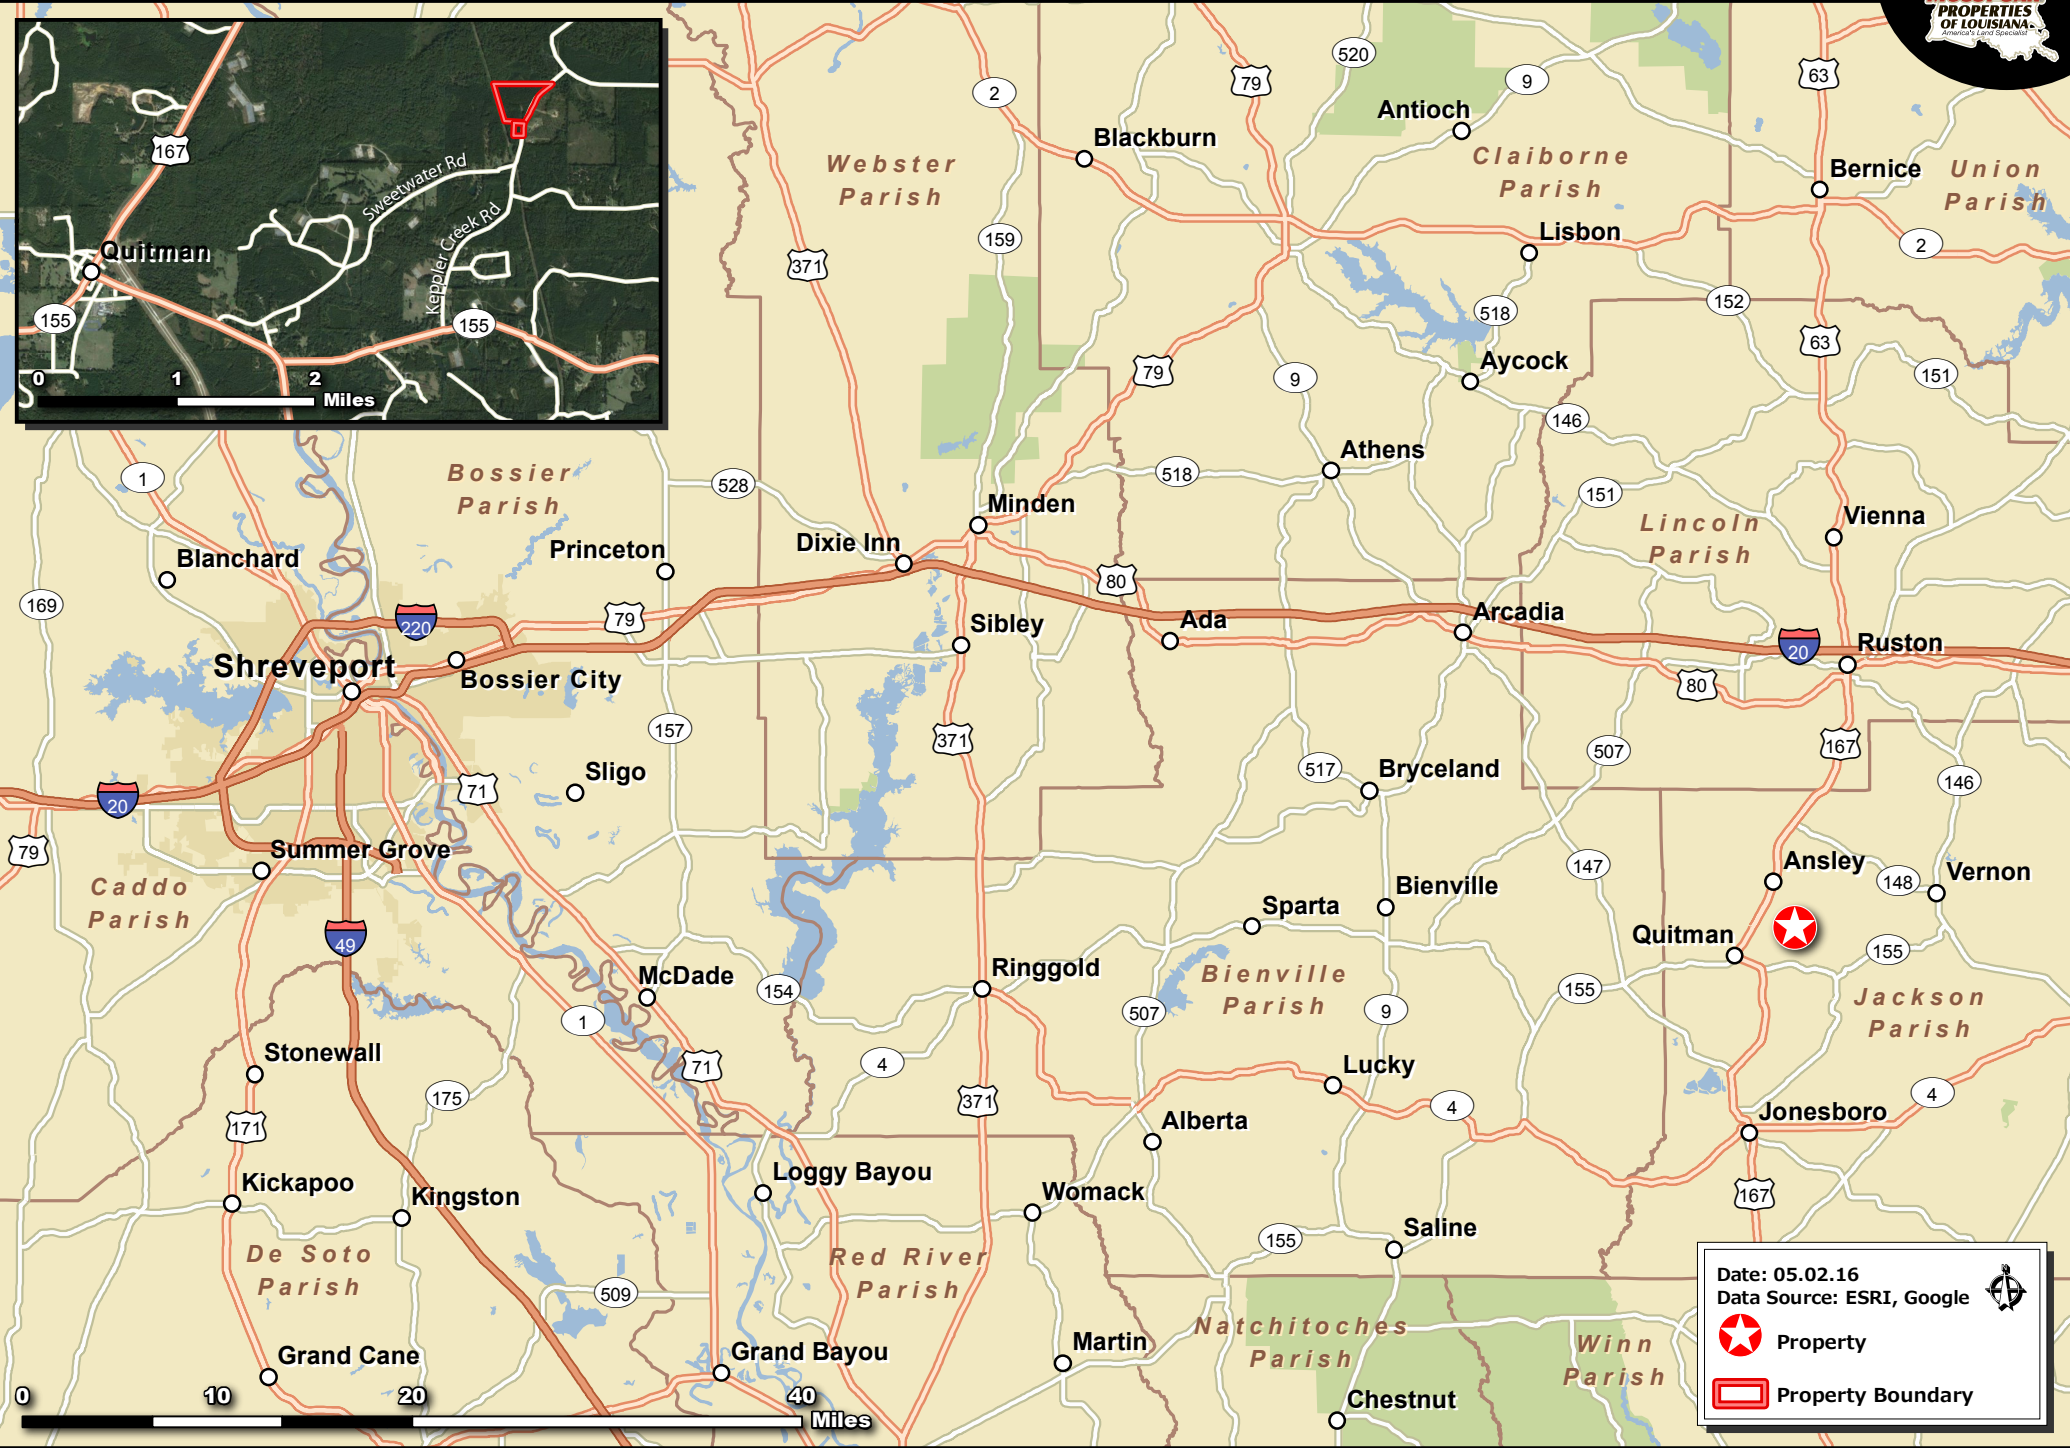

**MARSHALL TRACT - 37 AC +/-
JACKSON PARISH, LA (VICINITY OVERVIEW)**

mossyoakpropertiesla.com

Date: 05.02.16
Data Source: ESRI, Google

- Property
- Property Boundary

Jarod Patterson, Certified Land Specialist
629 Leachman Road, Ruston, LA 71270