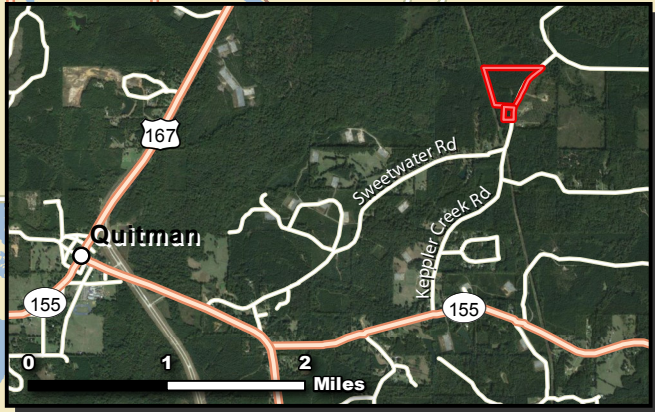

**MARSHALL TRACT - 37 AC +/-
JACKSON PARISH, LA (VICINITY OVERVIEW)**

mossyoakpropertiesla.com

Date: 05.02.16
Data Source: ESRI, Google

- Property
- Property Boundary

Jarod Patterson, Certified Land Specialist
629 Leachman Road, Ruston, LA 71270