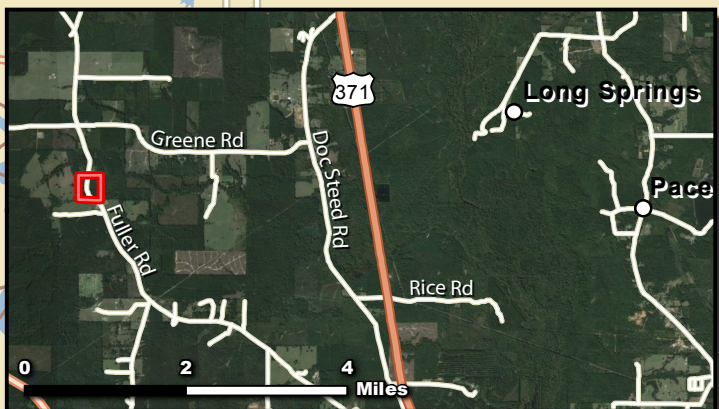

**FULLER ROAD TRACT - 38 AC +/-  
WEBSTER PARISH, LA (VICINITY OVERVIEW)**

Date: 06.24.16  
Data Source: ESRI, Google

 Location

 Property Boundary