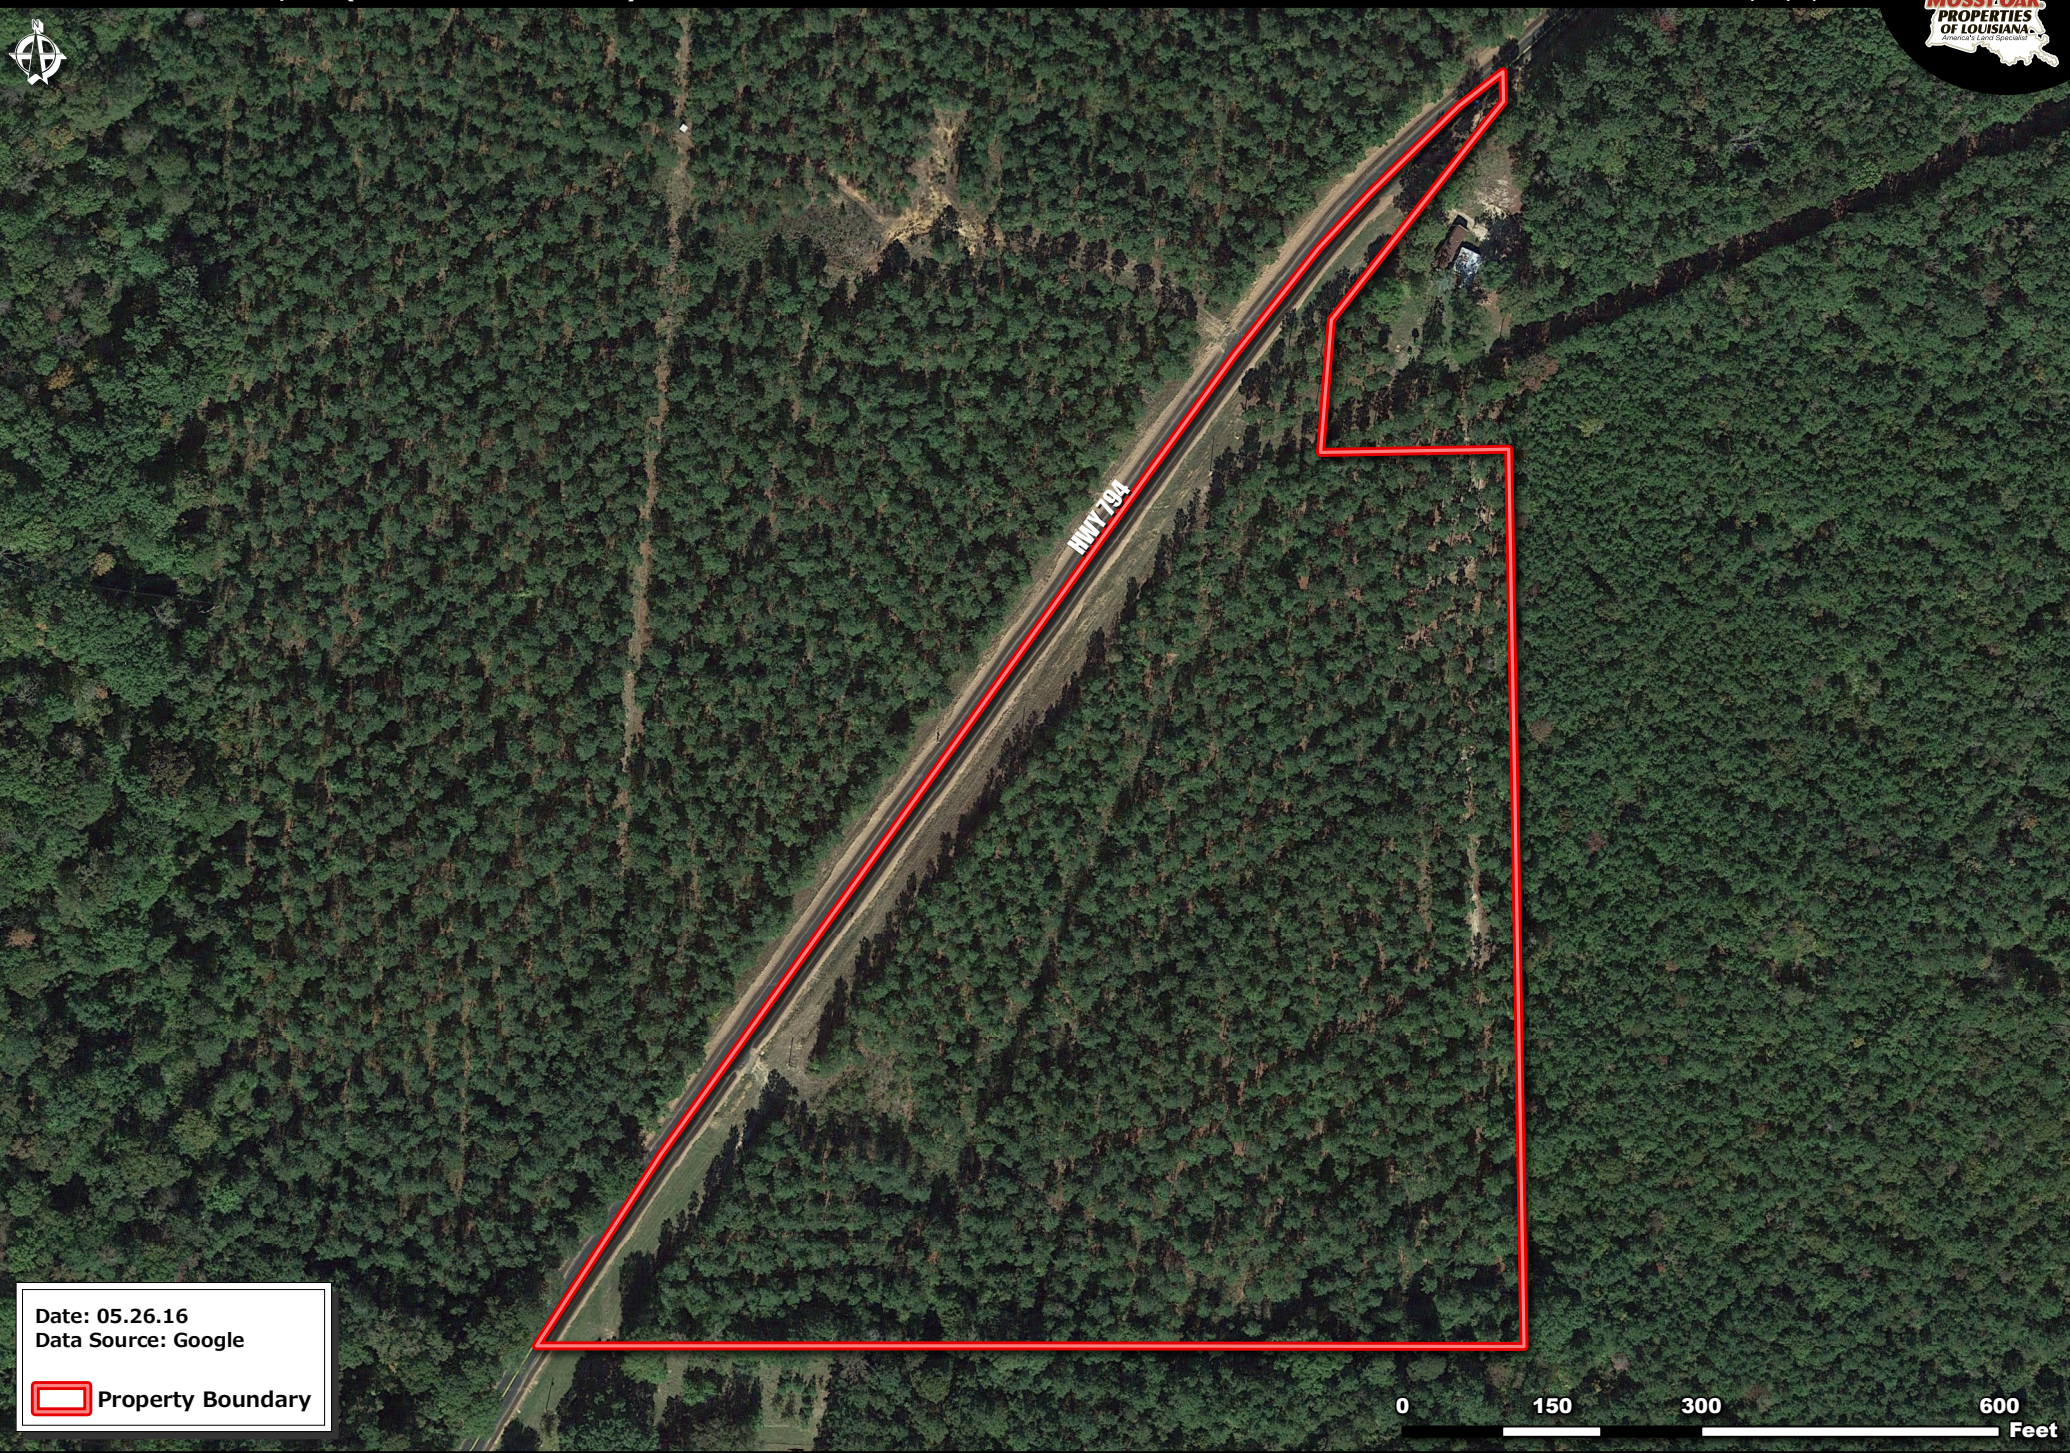

HUNT TRACT - 50 AC +/-
BIENVILLE PARISH, LA (AERIAL OVERVIEW)

Date: 05.26.16
Data Source: Google
 Property Boundary