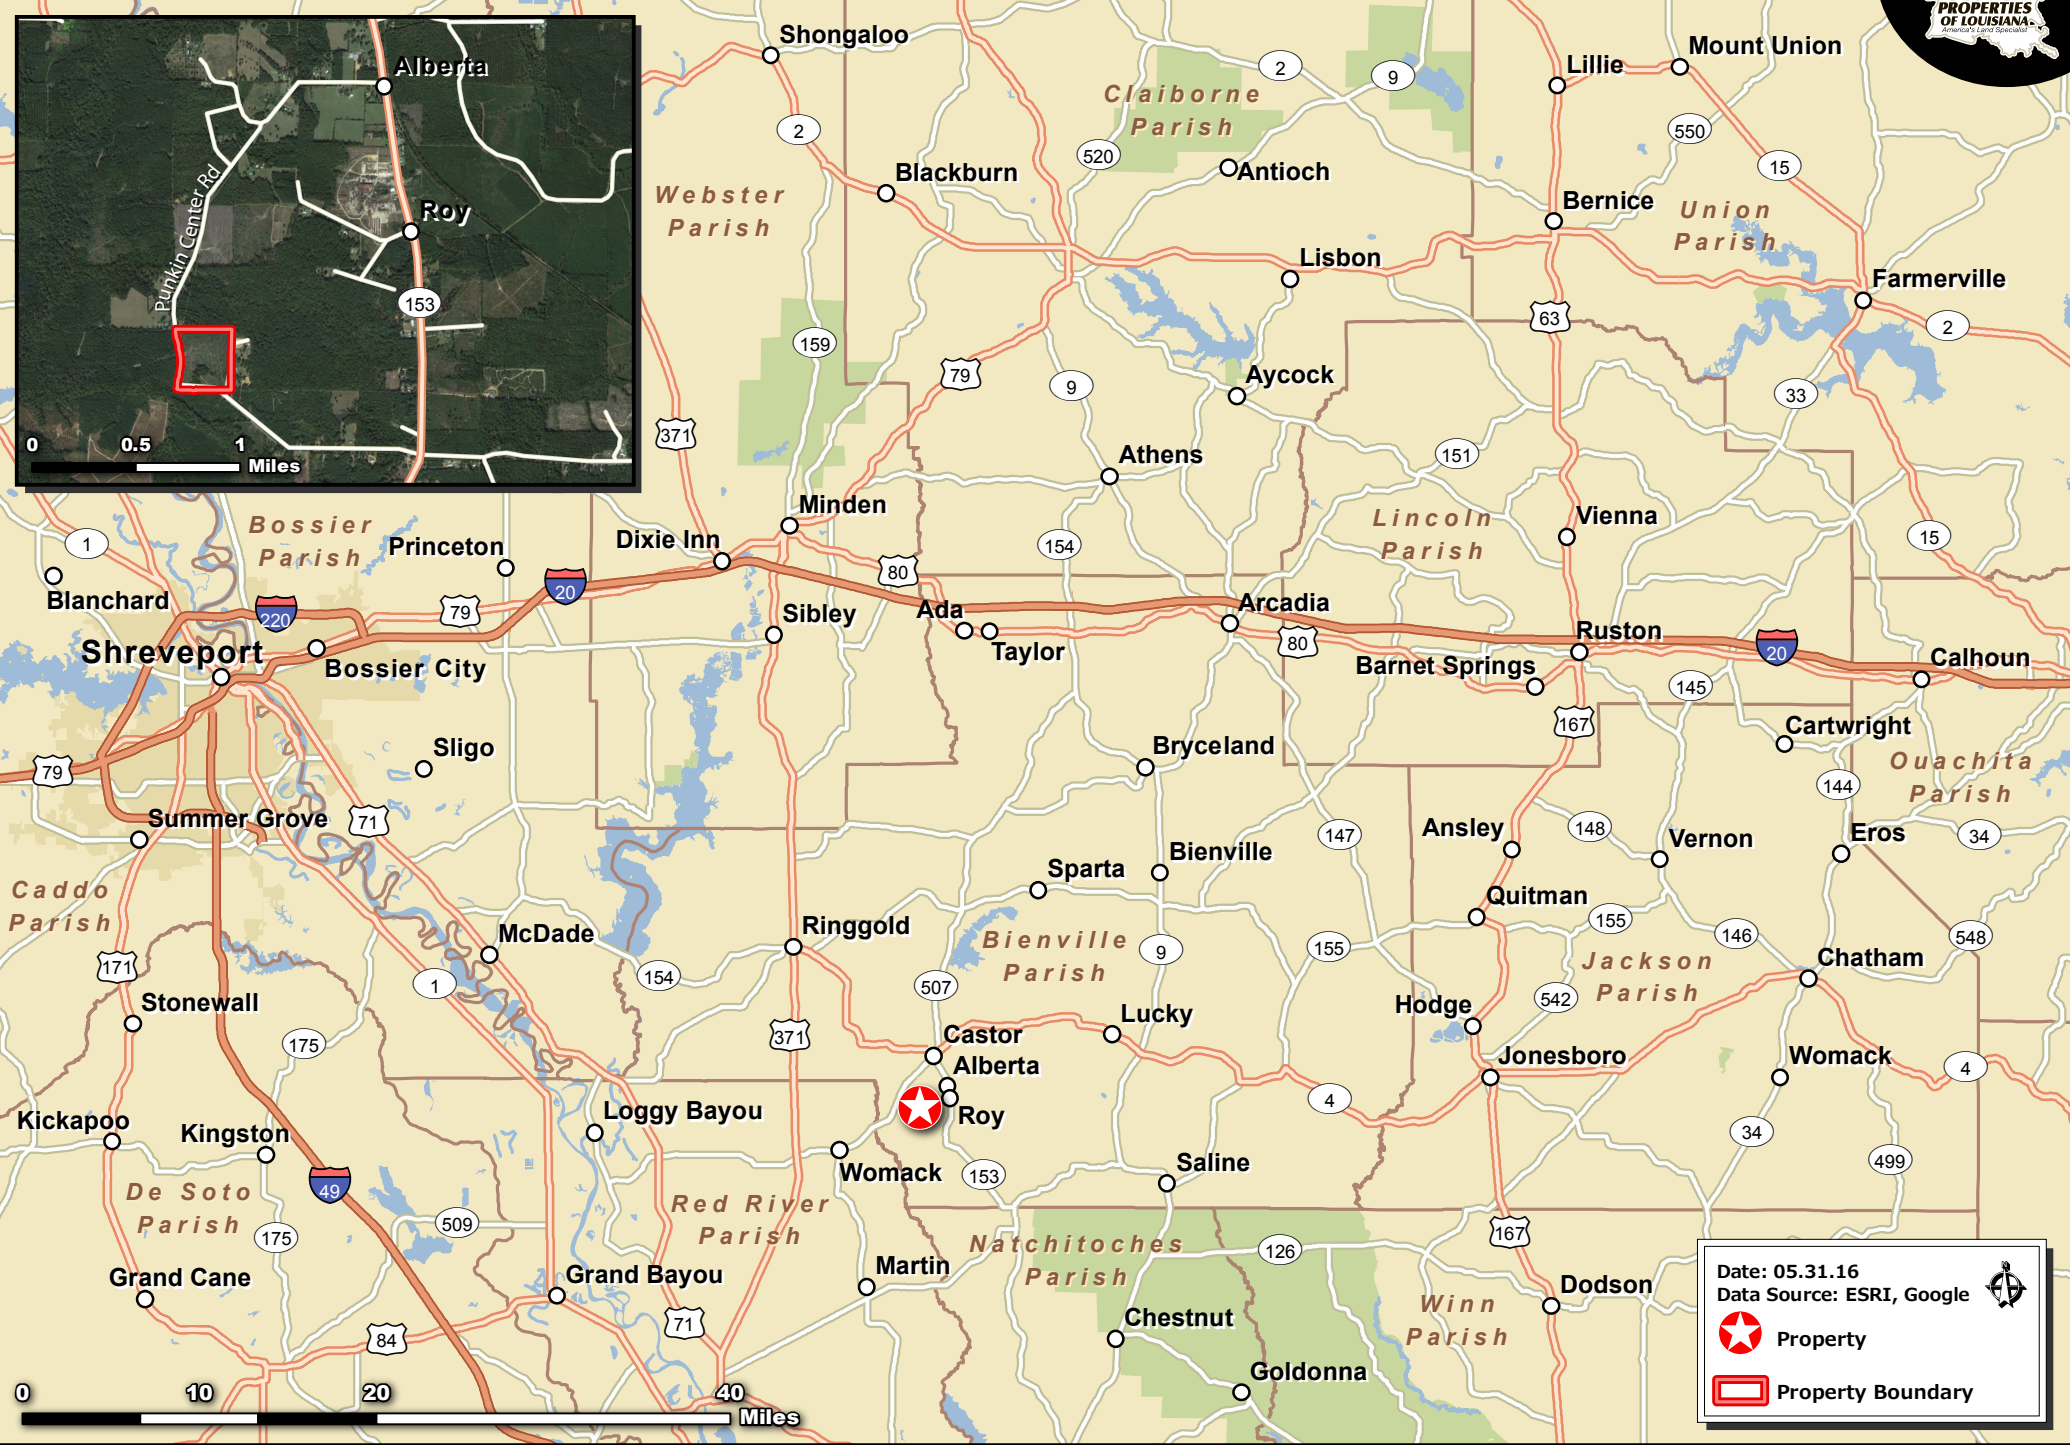

**ROY TRACT - 29 AC +/-  
BIENVILLE PARISH, LA (VICINITY OVERVIEW)**

mossyoakpropertiesla.com

Date: 05.31.16  
 Data Source: ESRI, Google

Property

Property Boundary

Jarod Patterson, Certified Land Specialist  
 629 Leachman Road, Ruston, LA 71270