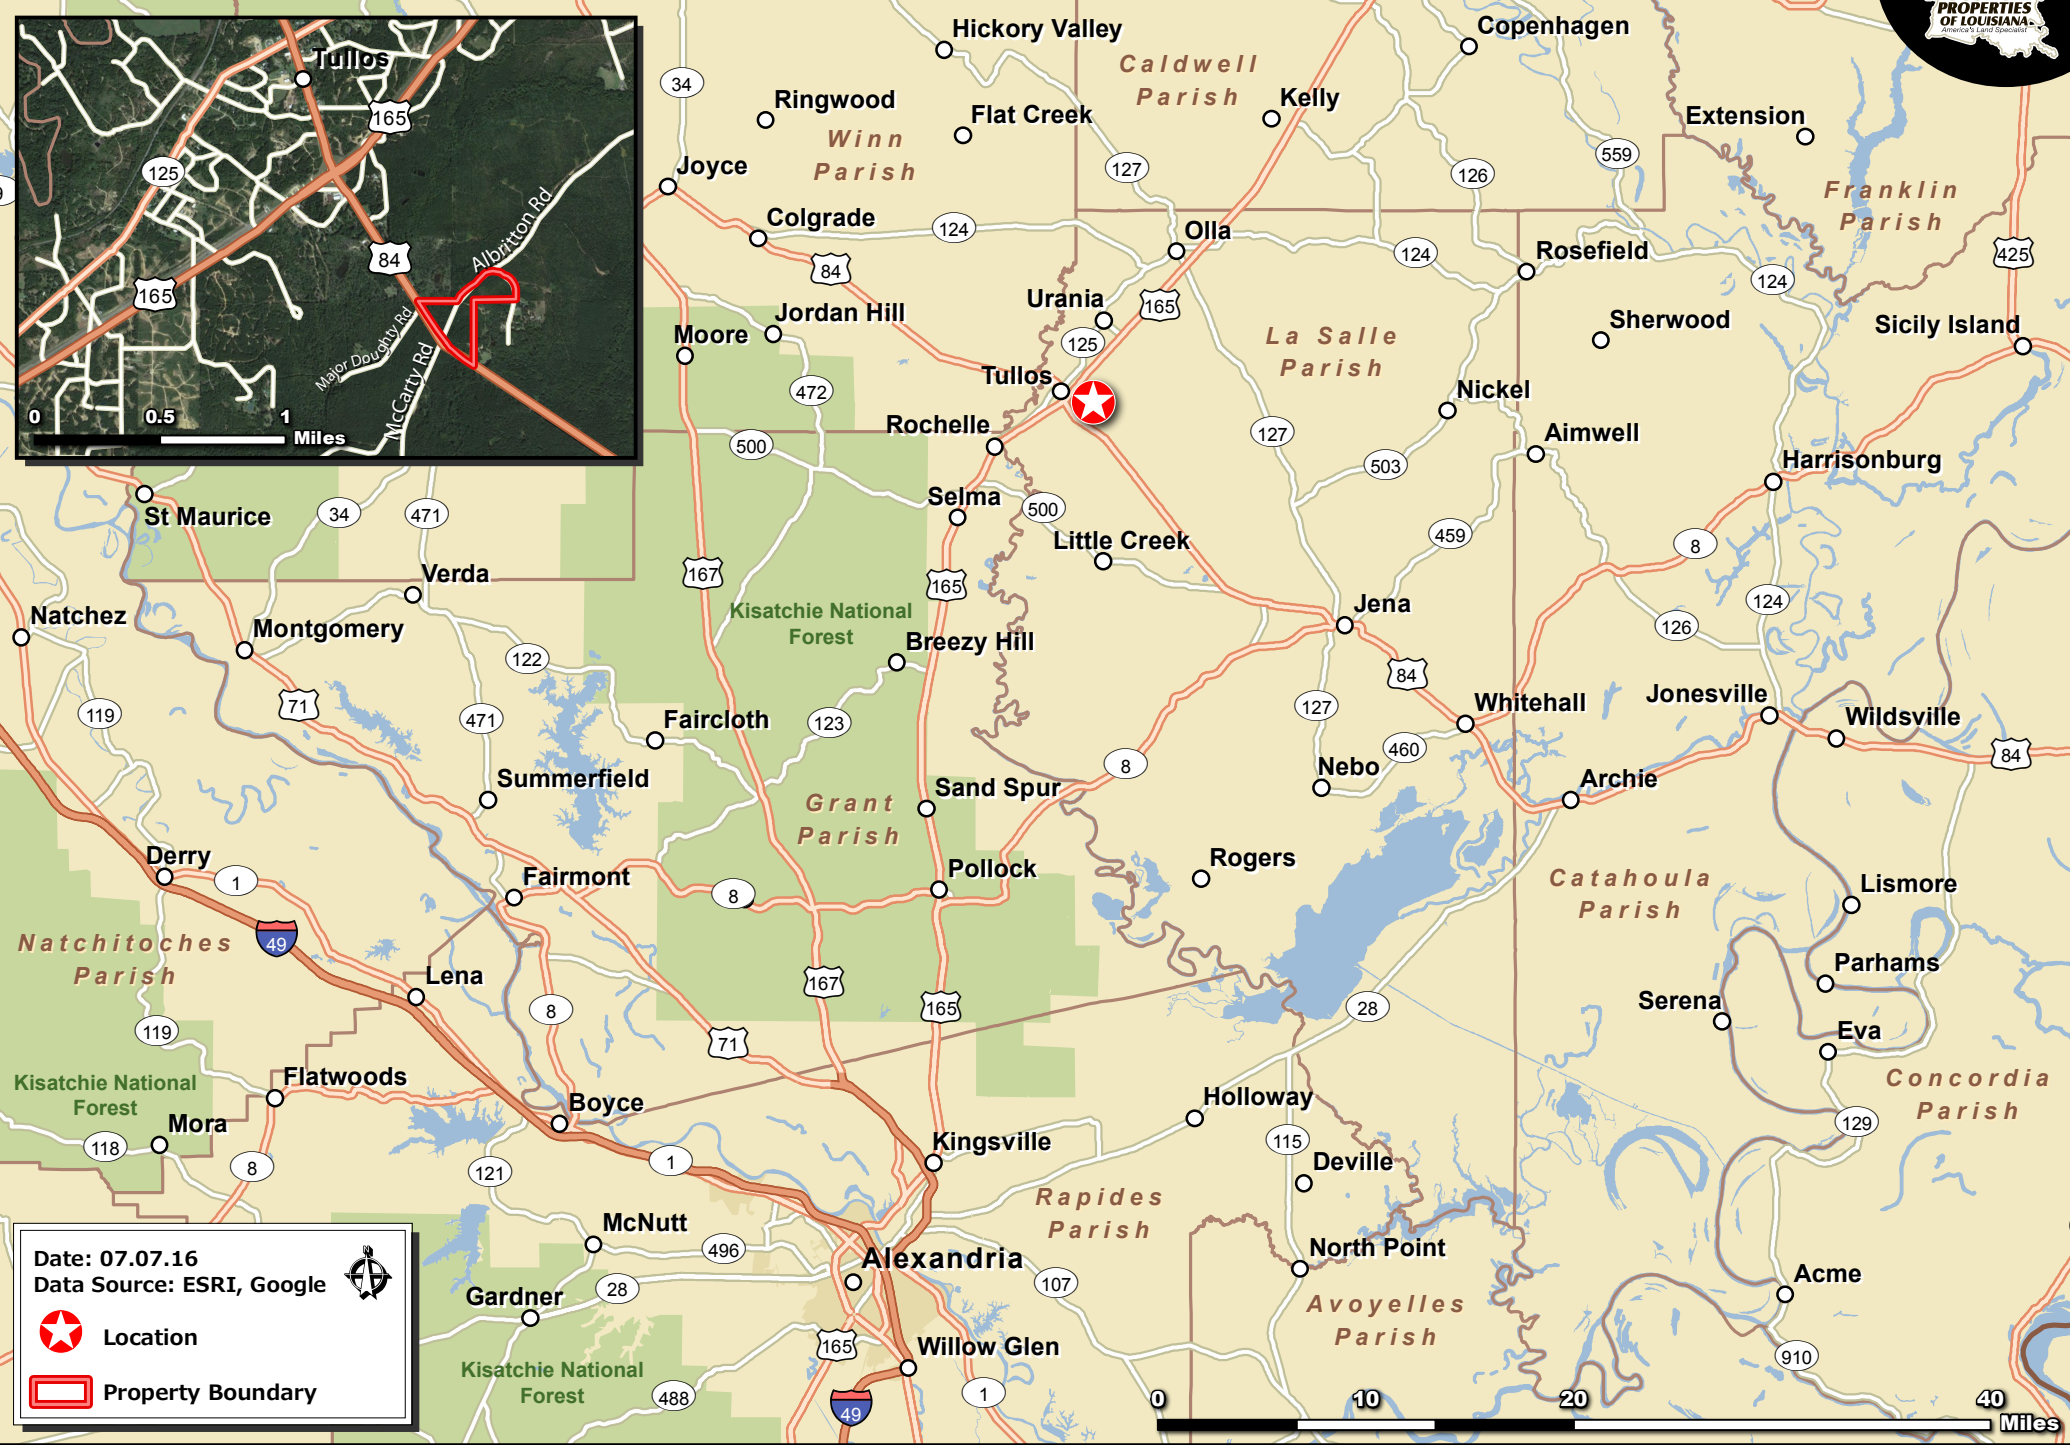

**ALBRITTON TRACT - 42.25 AC +/-
LASALLE PARISH, LA (VICINITY OVERVIEW)**

Date: 07.07.16
Data Source: ESRI, Google

Location

Property Boundary

Paul Ferrell, Certified Land Specialist
1945 E 70th Street, Suite A Shreveport, LA 71105

P: (318) 792-1893

pferrell@mossyoakproperties.com