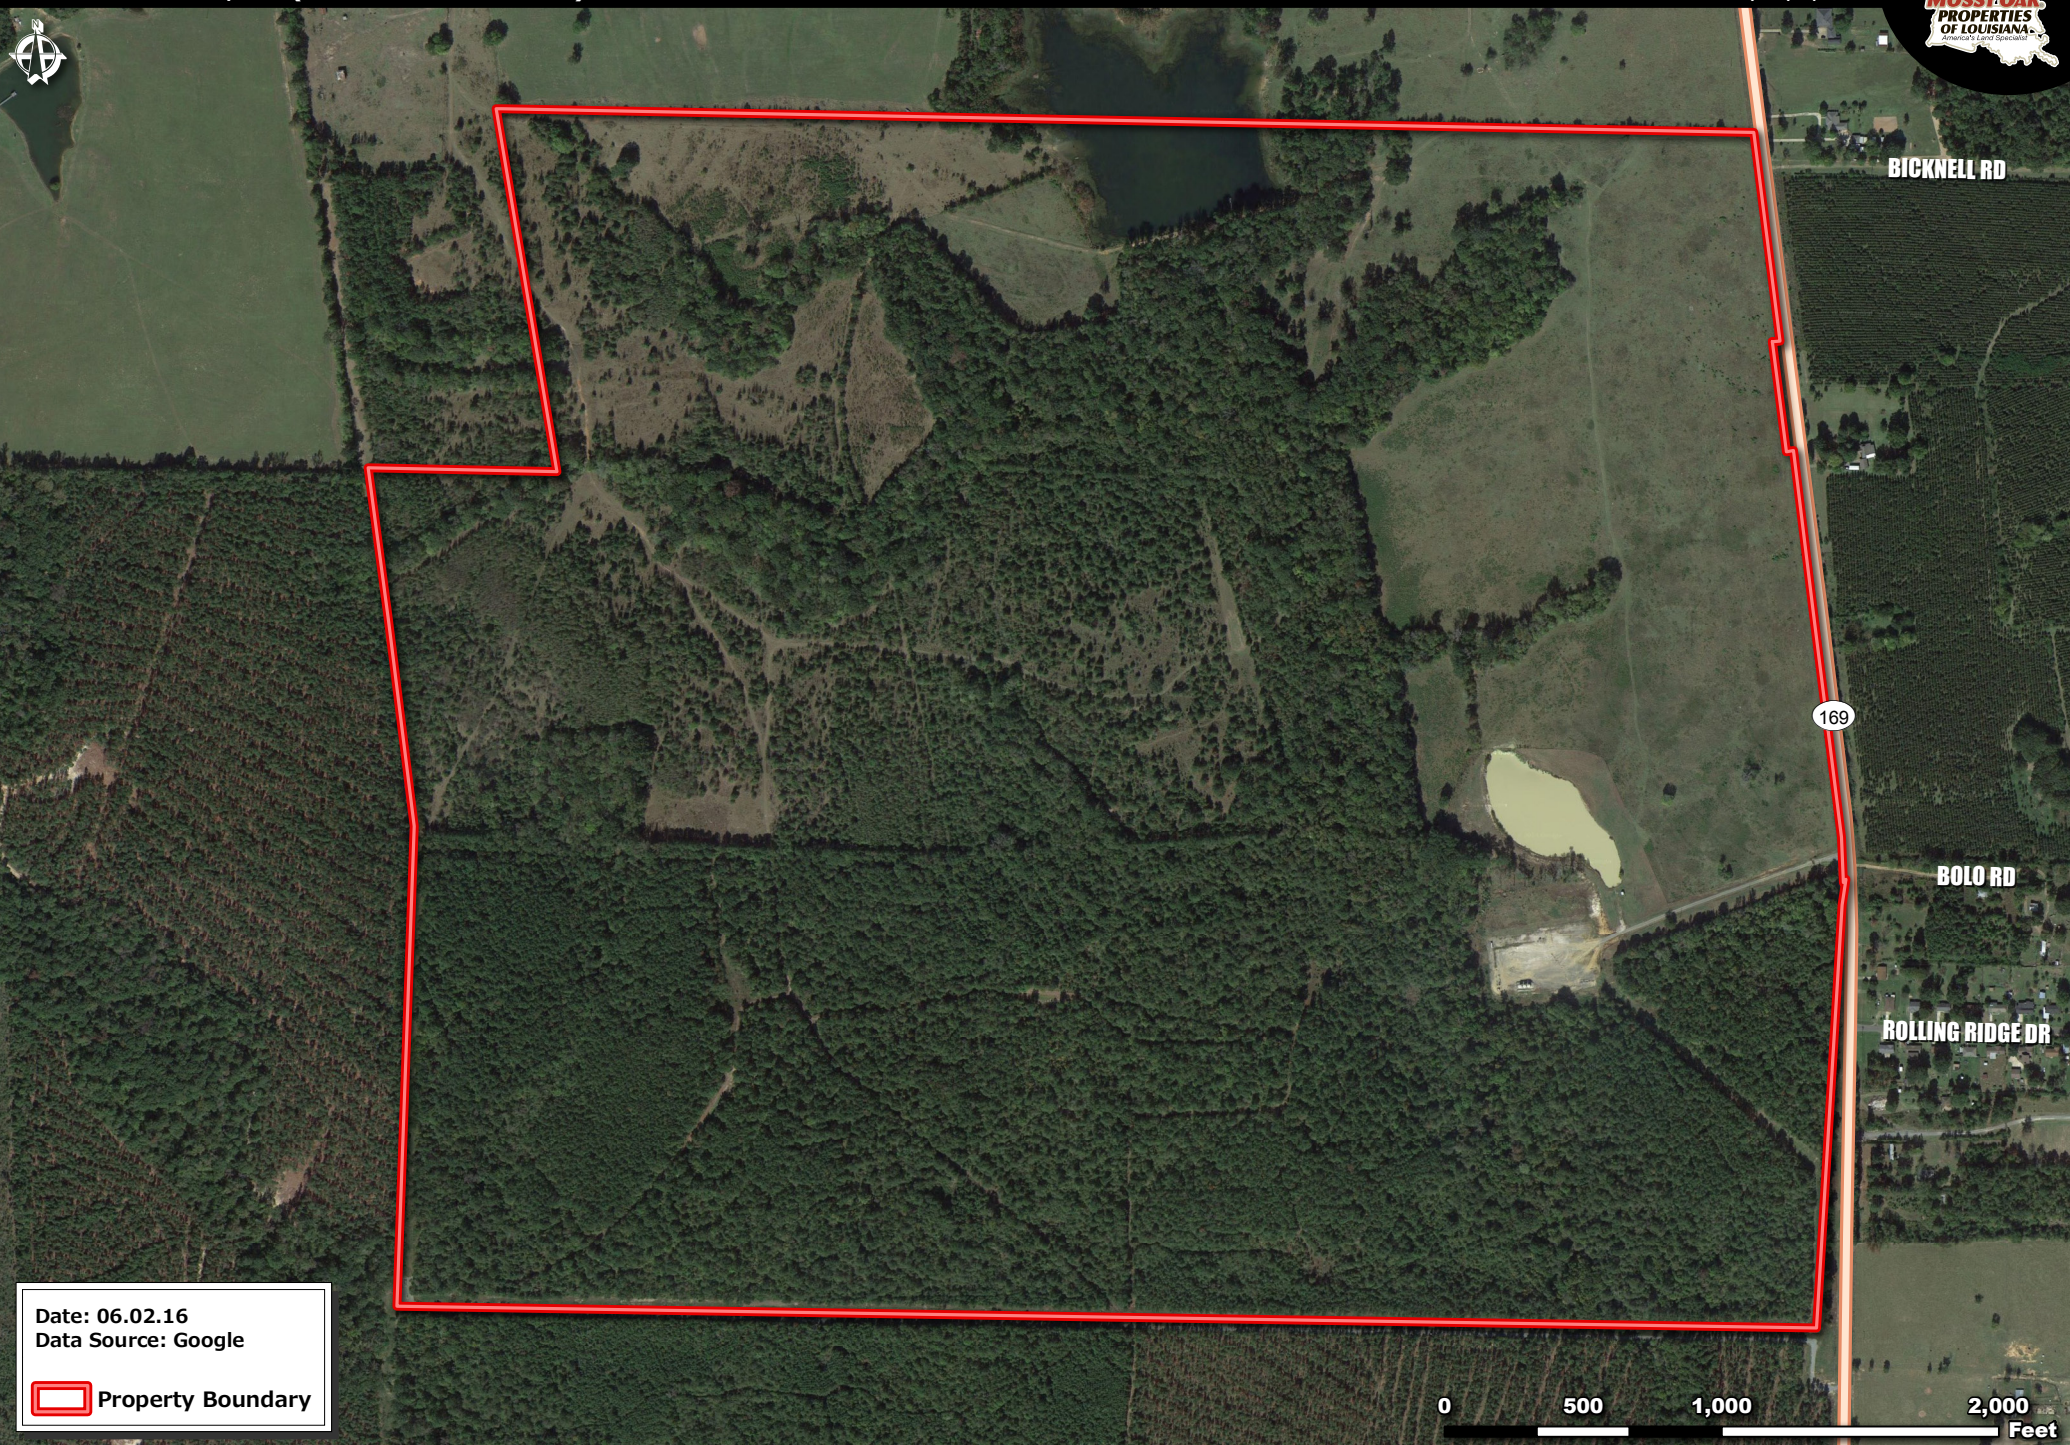

**ROLLING HILLS OF GREENWOOD - 489 AC +/-
CADDO PARISH, LA (AERIAL OVERVIEW)**

Date: 06.02.16
Data Source: Google

Property Boundary