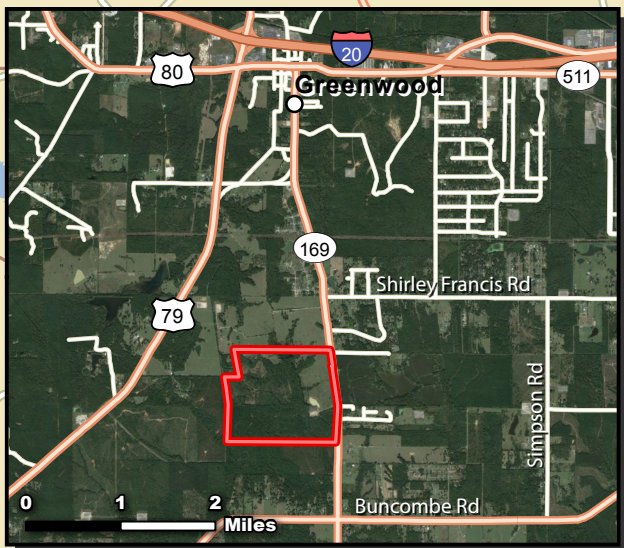

**ROLLING HILLS OF GREENWOOD - 489 AC +/-  
CADDO PARISH, LA (VICINITY OVERVIEW)**

Date: 06.02.16  
Data Source: ESRI, Google

- Property
- Property Boundary