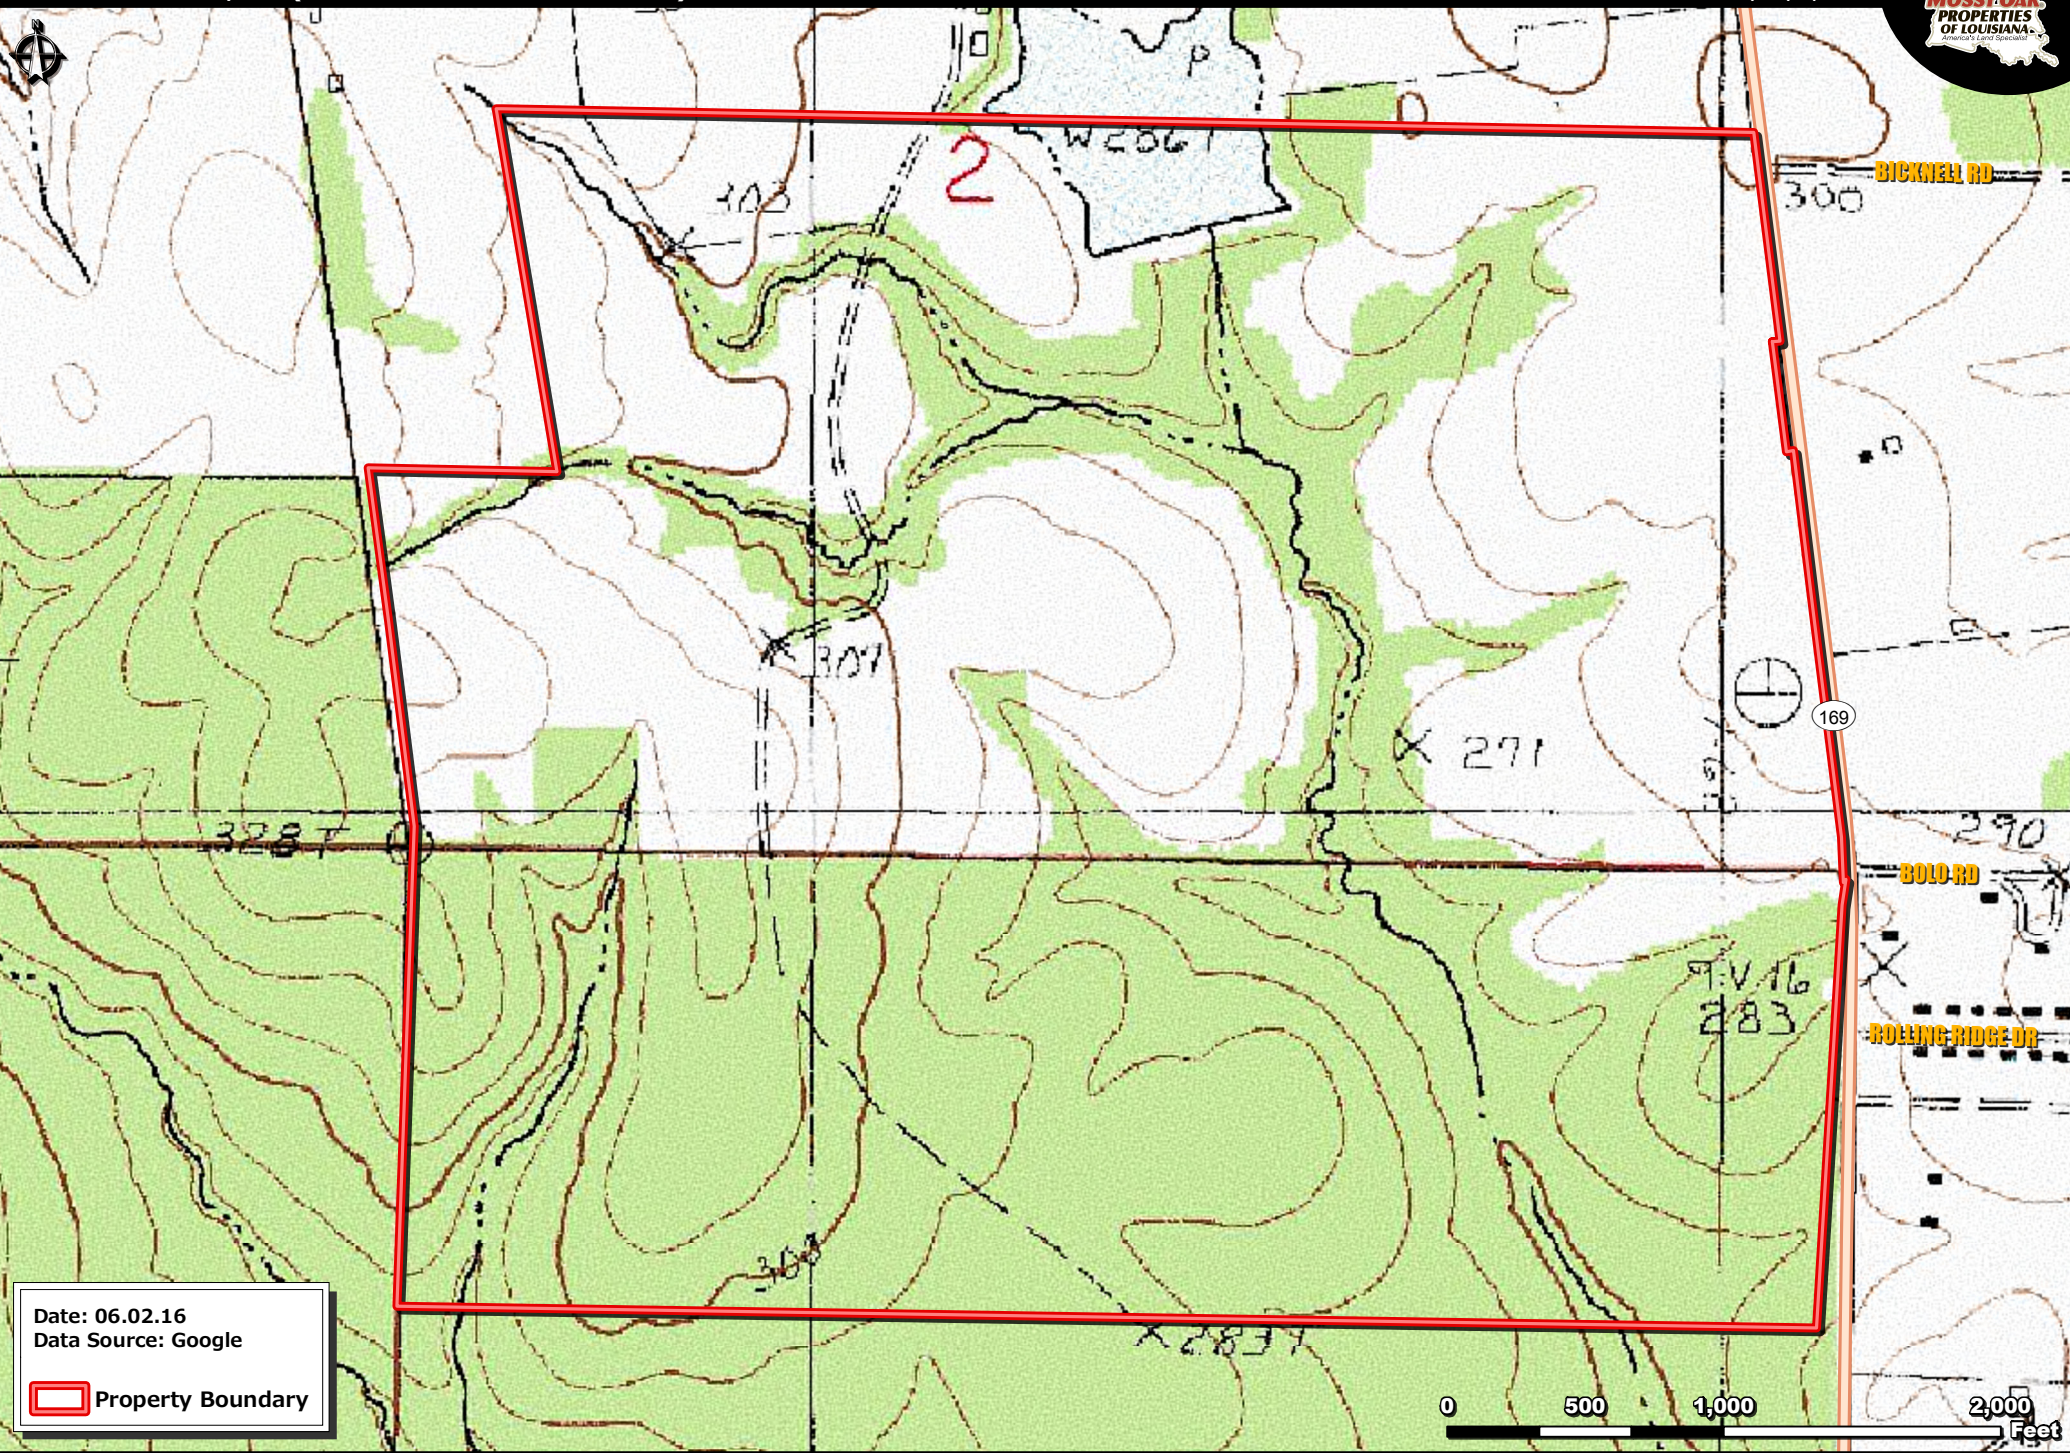

**ROLLING HILLS OF GREENWOOD - 489 AC +/-  
CADDO PARISH, LA (TOPOGRAPHIC OVERVIEW)**

Date: 06.02.16  
Data Source: Google

Property Boundary