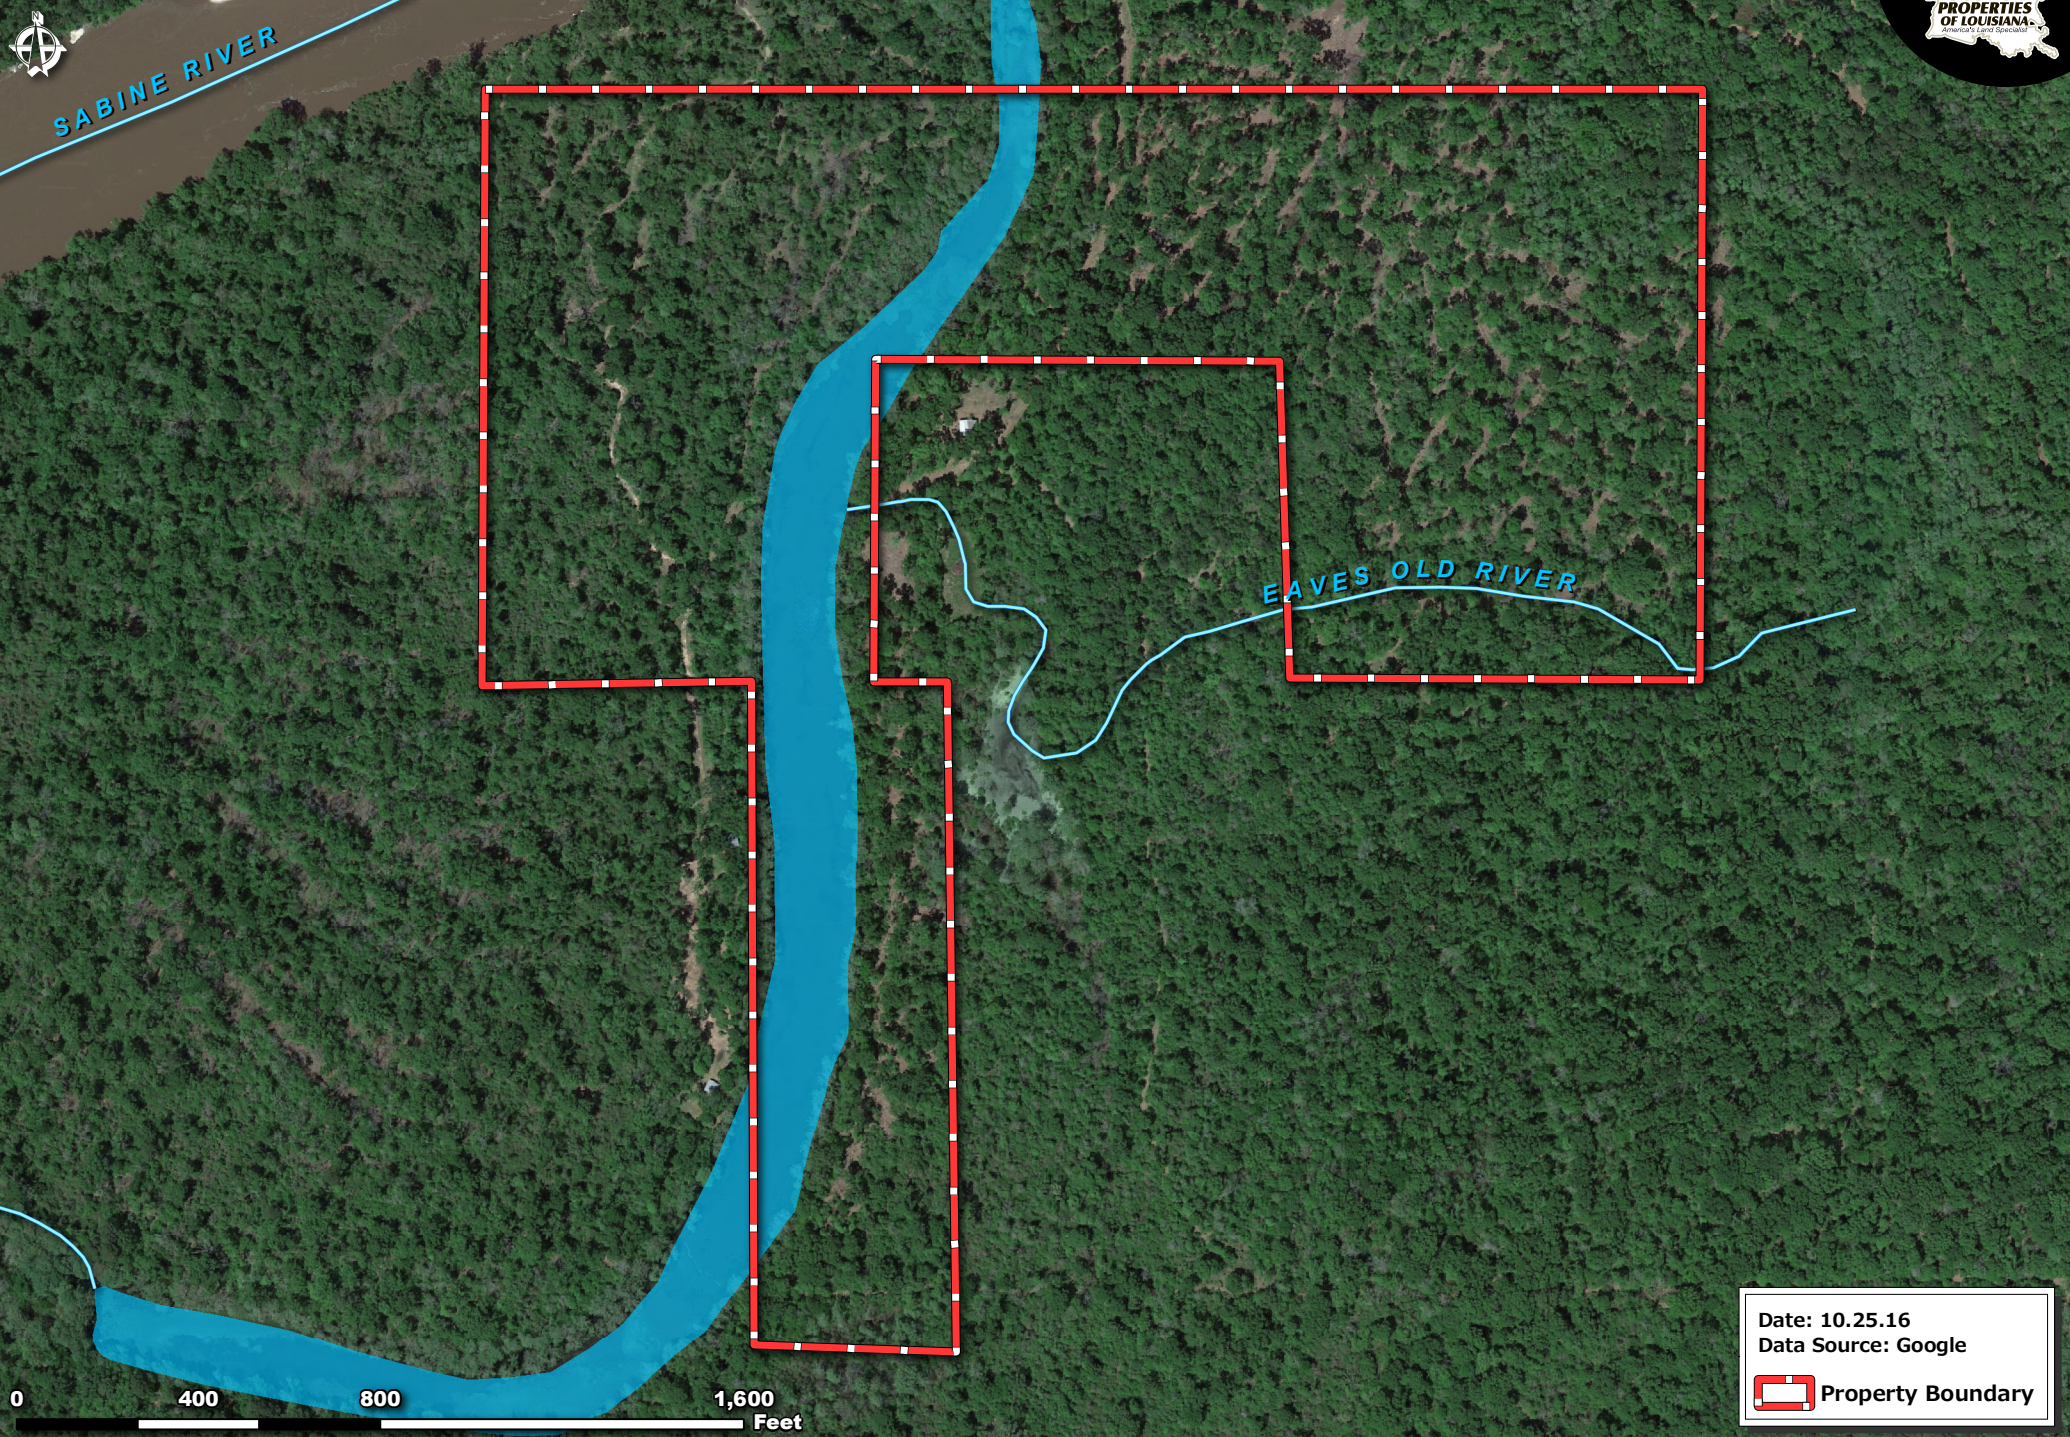

**EAVES OLD RIVER TRACT - 81 AC +/-
BEAUREGARD PARISH, LA (AERIAL OVERVIEW)**

Date: 10.25.16
Data Source: Google
 Property Boundary