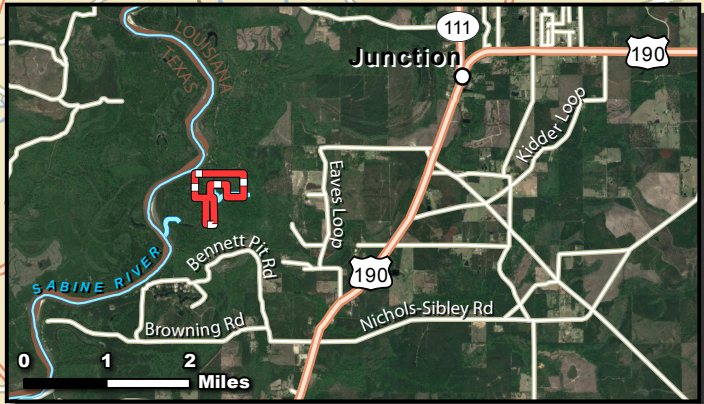

**EAVES OLD RIVER TRACT - 81 AC +/-
BEAUREGARD PARISH, LA (VICINITY OVERVIEW)**

mossyOakpropertiesla.com

Date: 08.23.16
Data Source: ESRI, Google

Property

Property Boundary

Leah Cureton, Certified Land Specialist 1945 E 70th Street, Suite A Shreveport, LA 71105