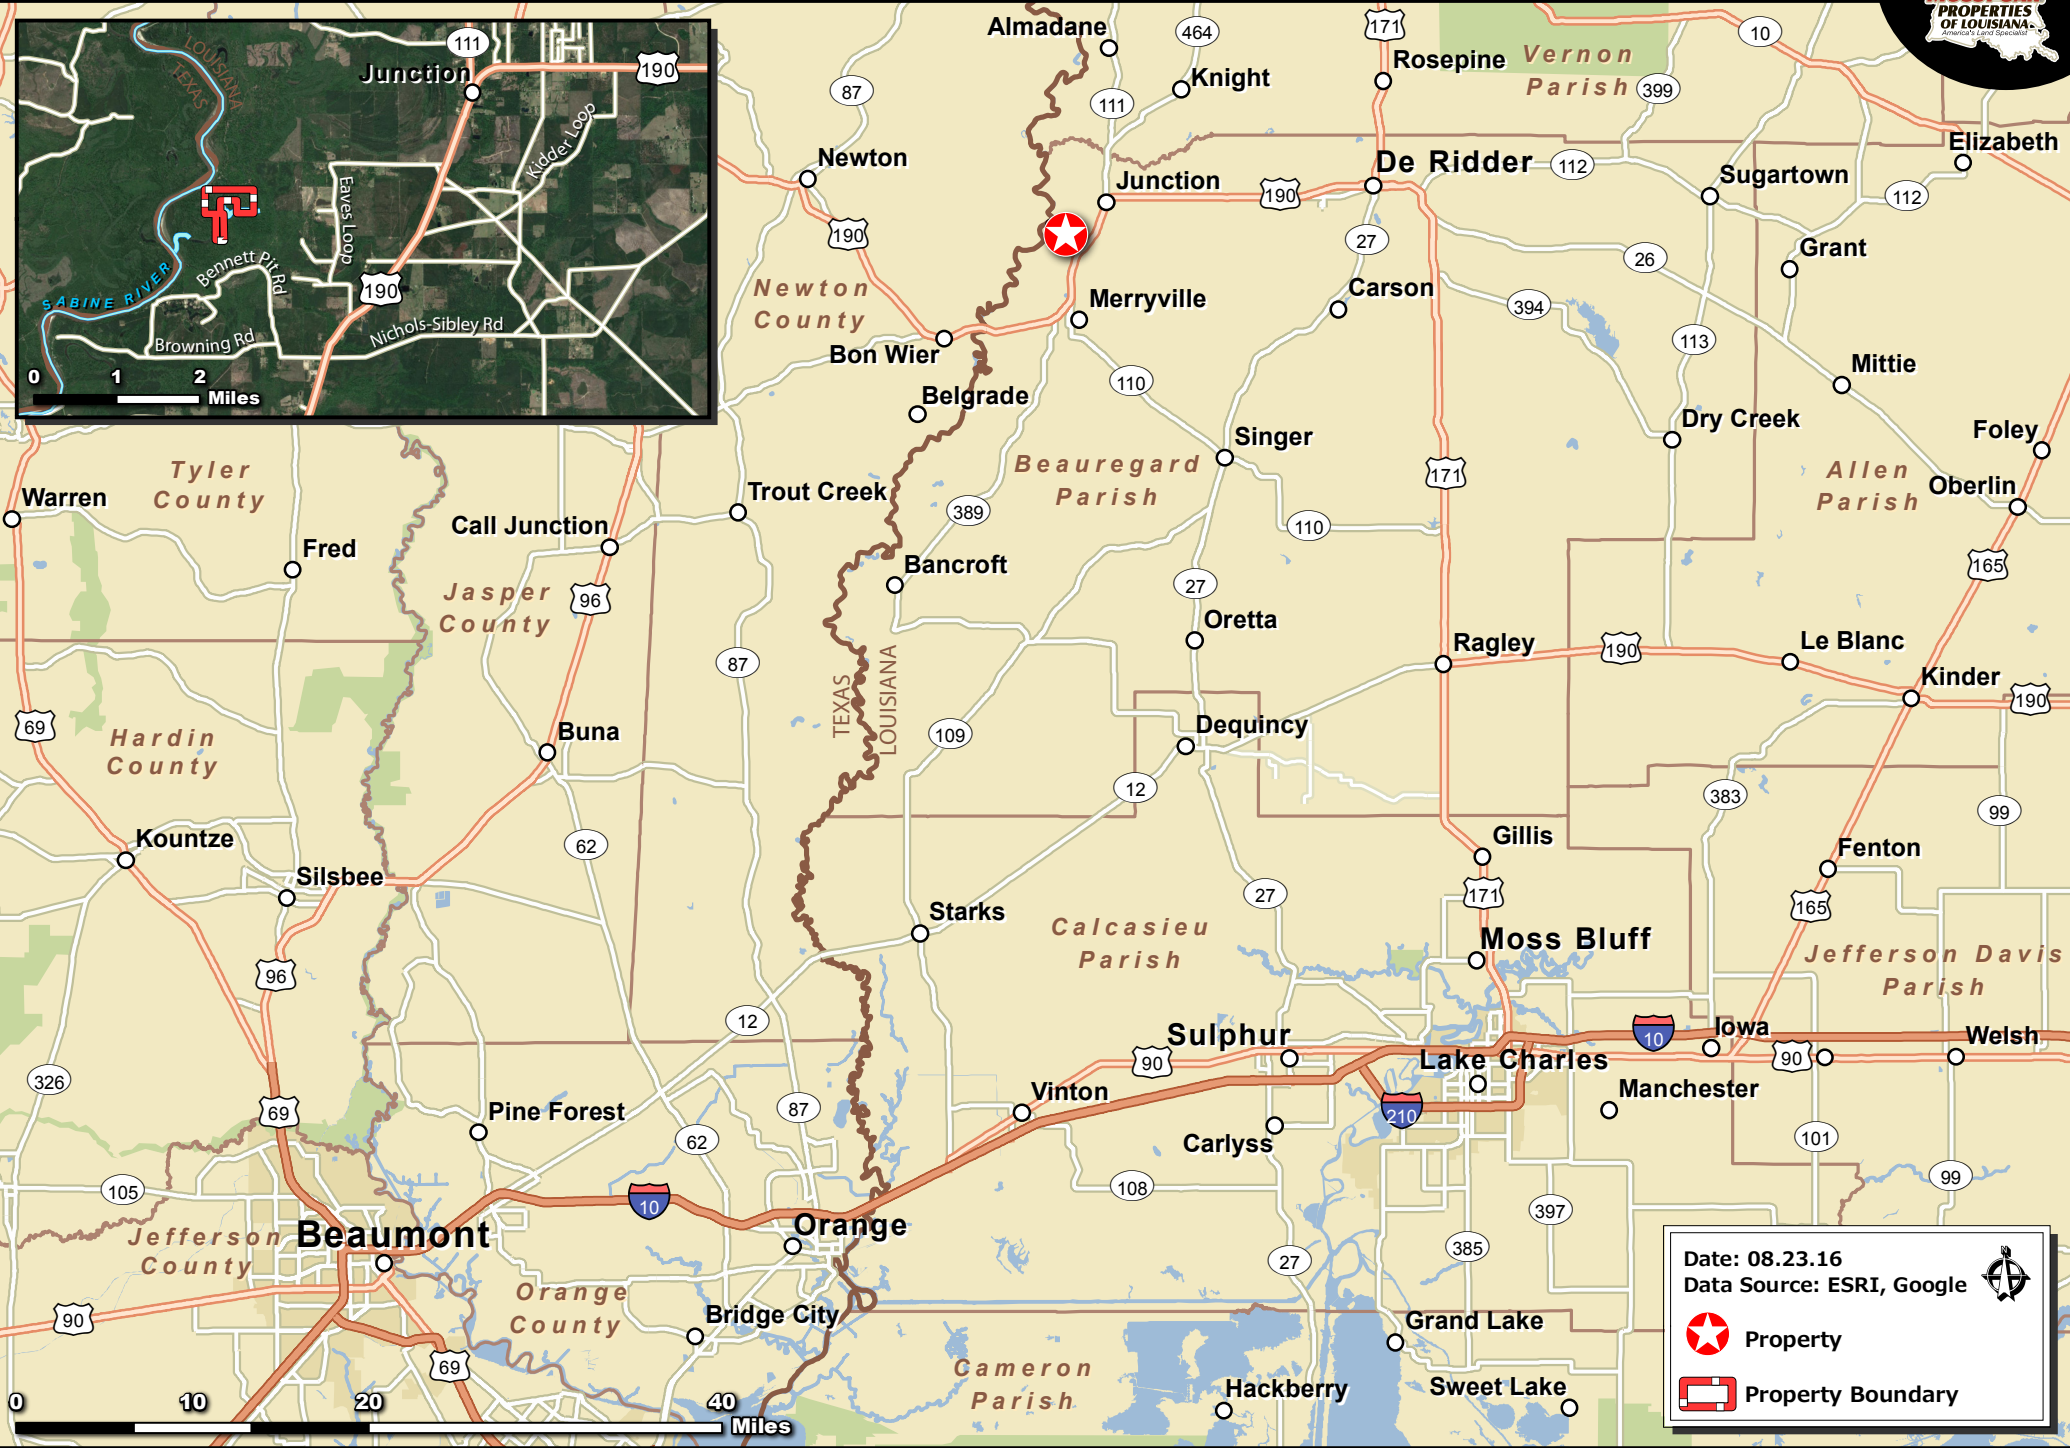

**EAVES OLD RIVER TRACT - 81 AC +/-
BEAUREGARD PARISH, LA (VICINITY OVERVIEW)**

mossyOakpropertiesla.com

Date: 08.23.16
Data Source: ESRI, Google

Property

Property Boundary

Leah Cureton, Certified Land Specialist 1945 E 70th Street, Suite A Shreveport, LA 71105