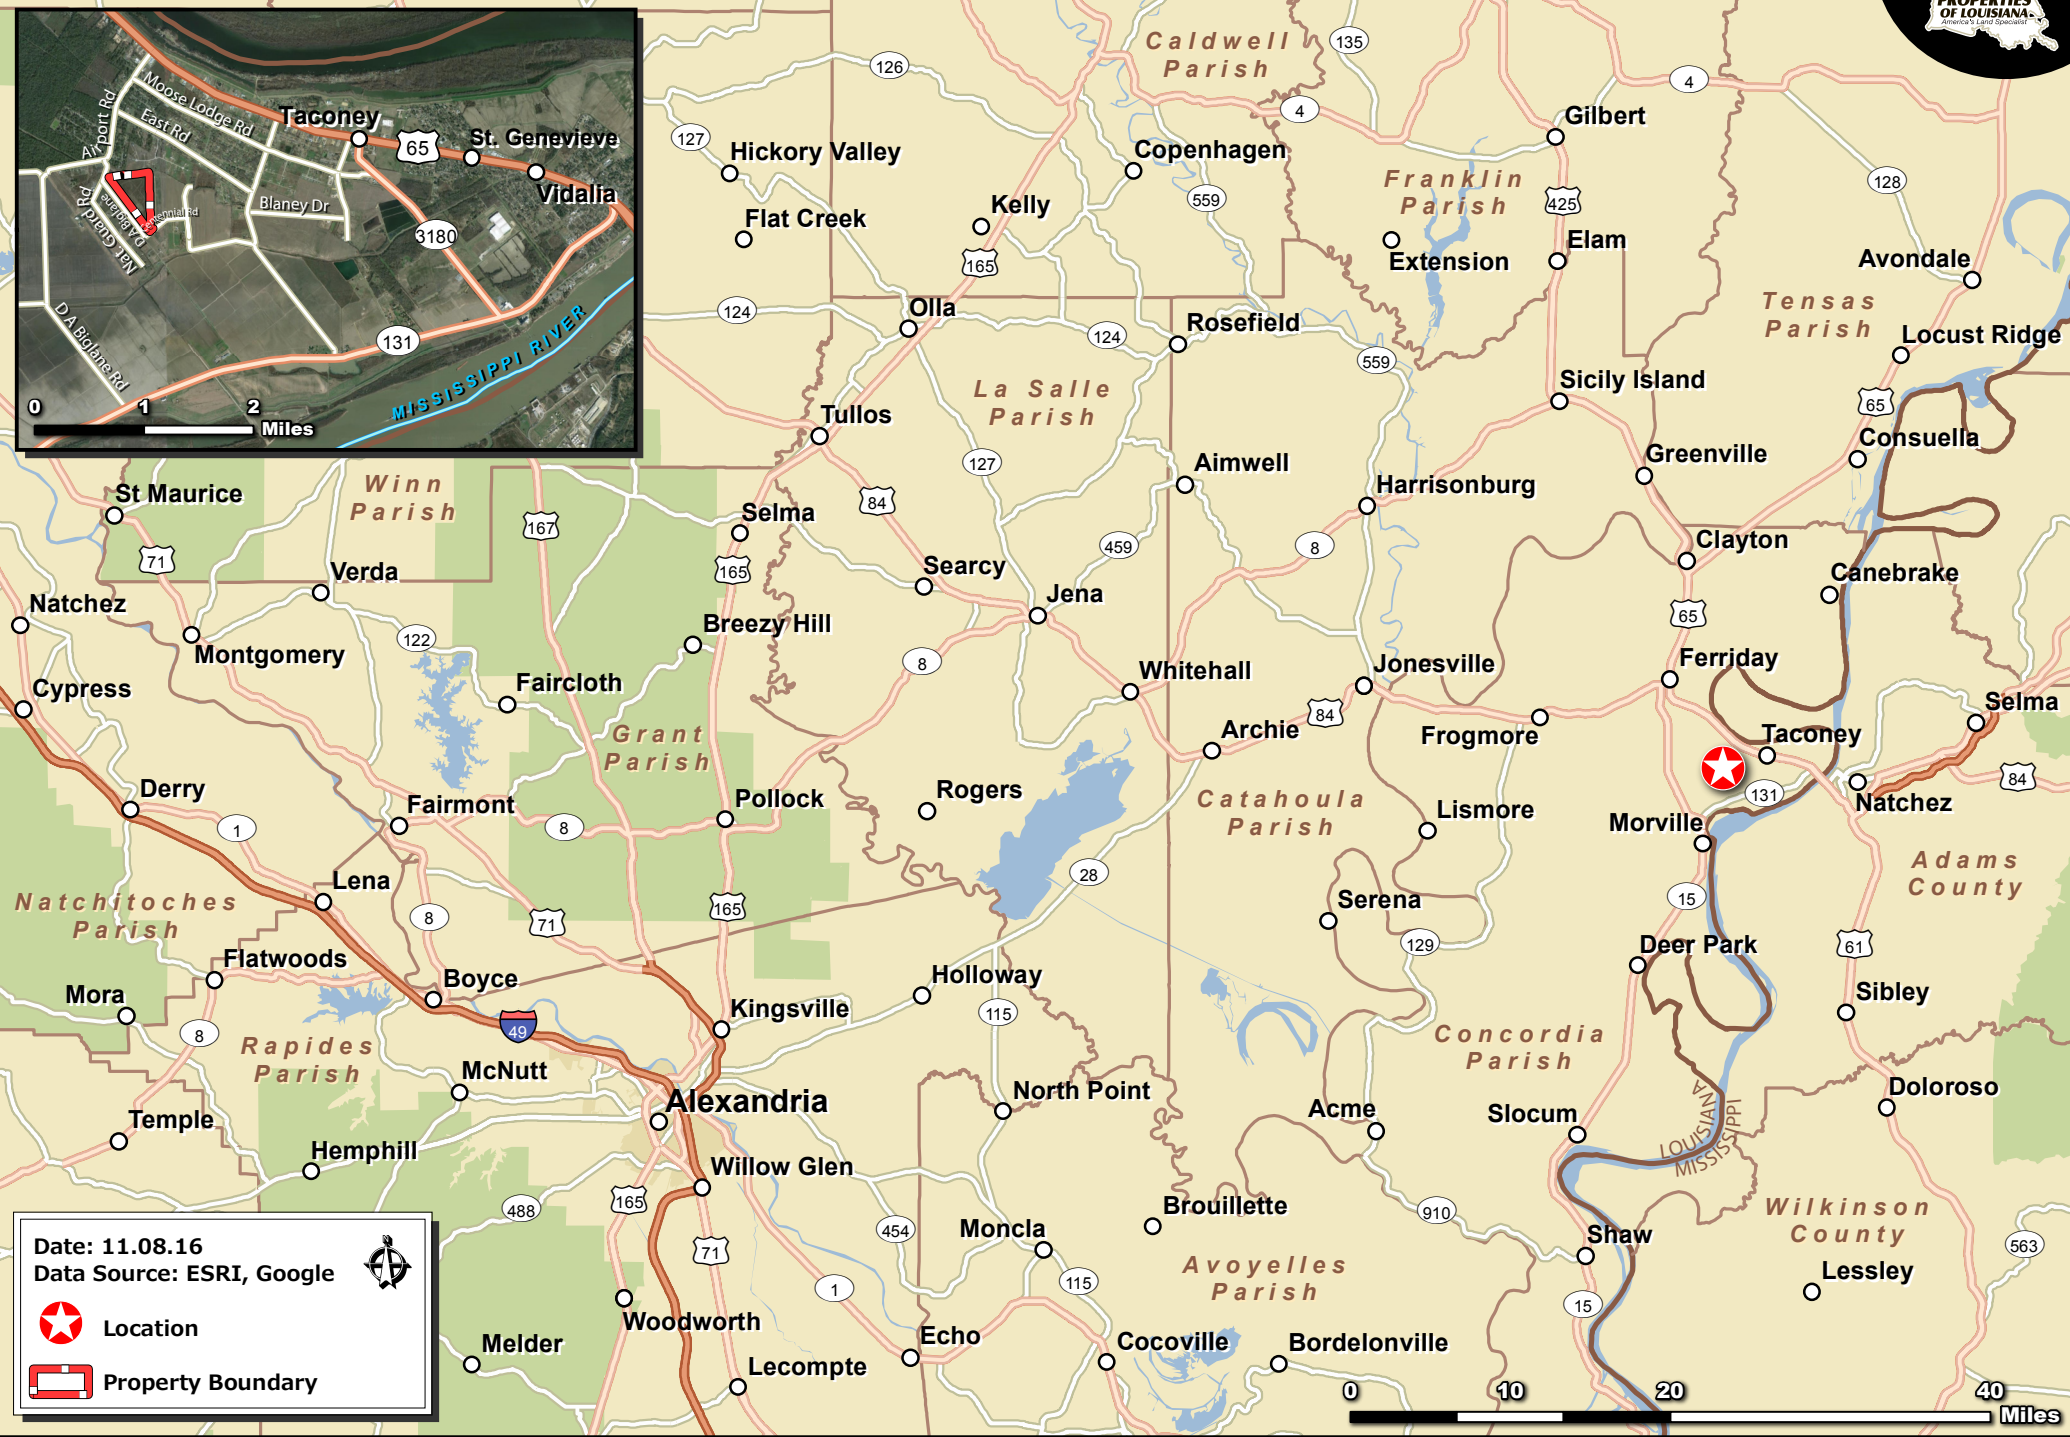

**CENTENNIAL ROAD TRACT - 62.58 AC +/-
CONCORDIA PARISH, LA (VICINITY OVERVIEW)**

Date: 11.08.16
Data Source: ESRI, Google

Location
 Property Boundary