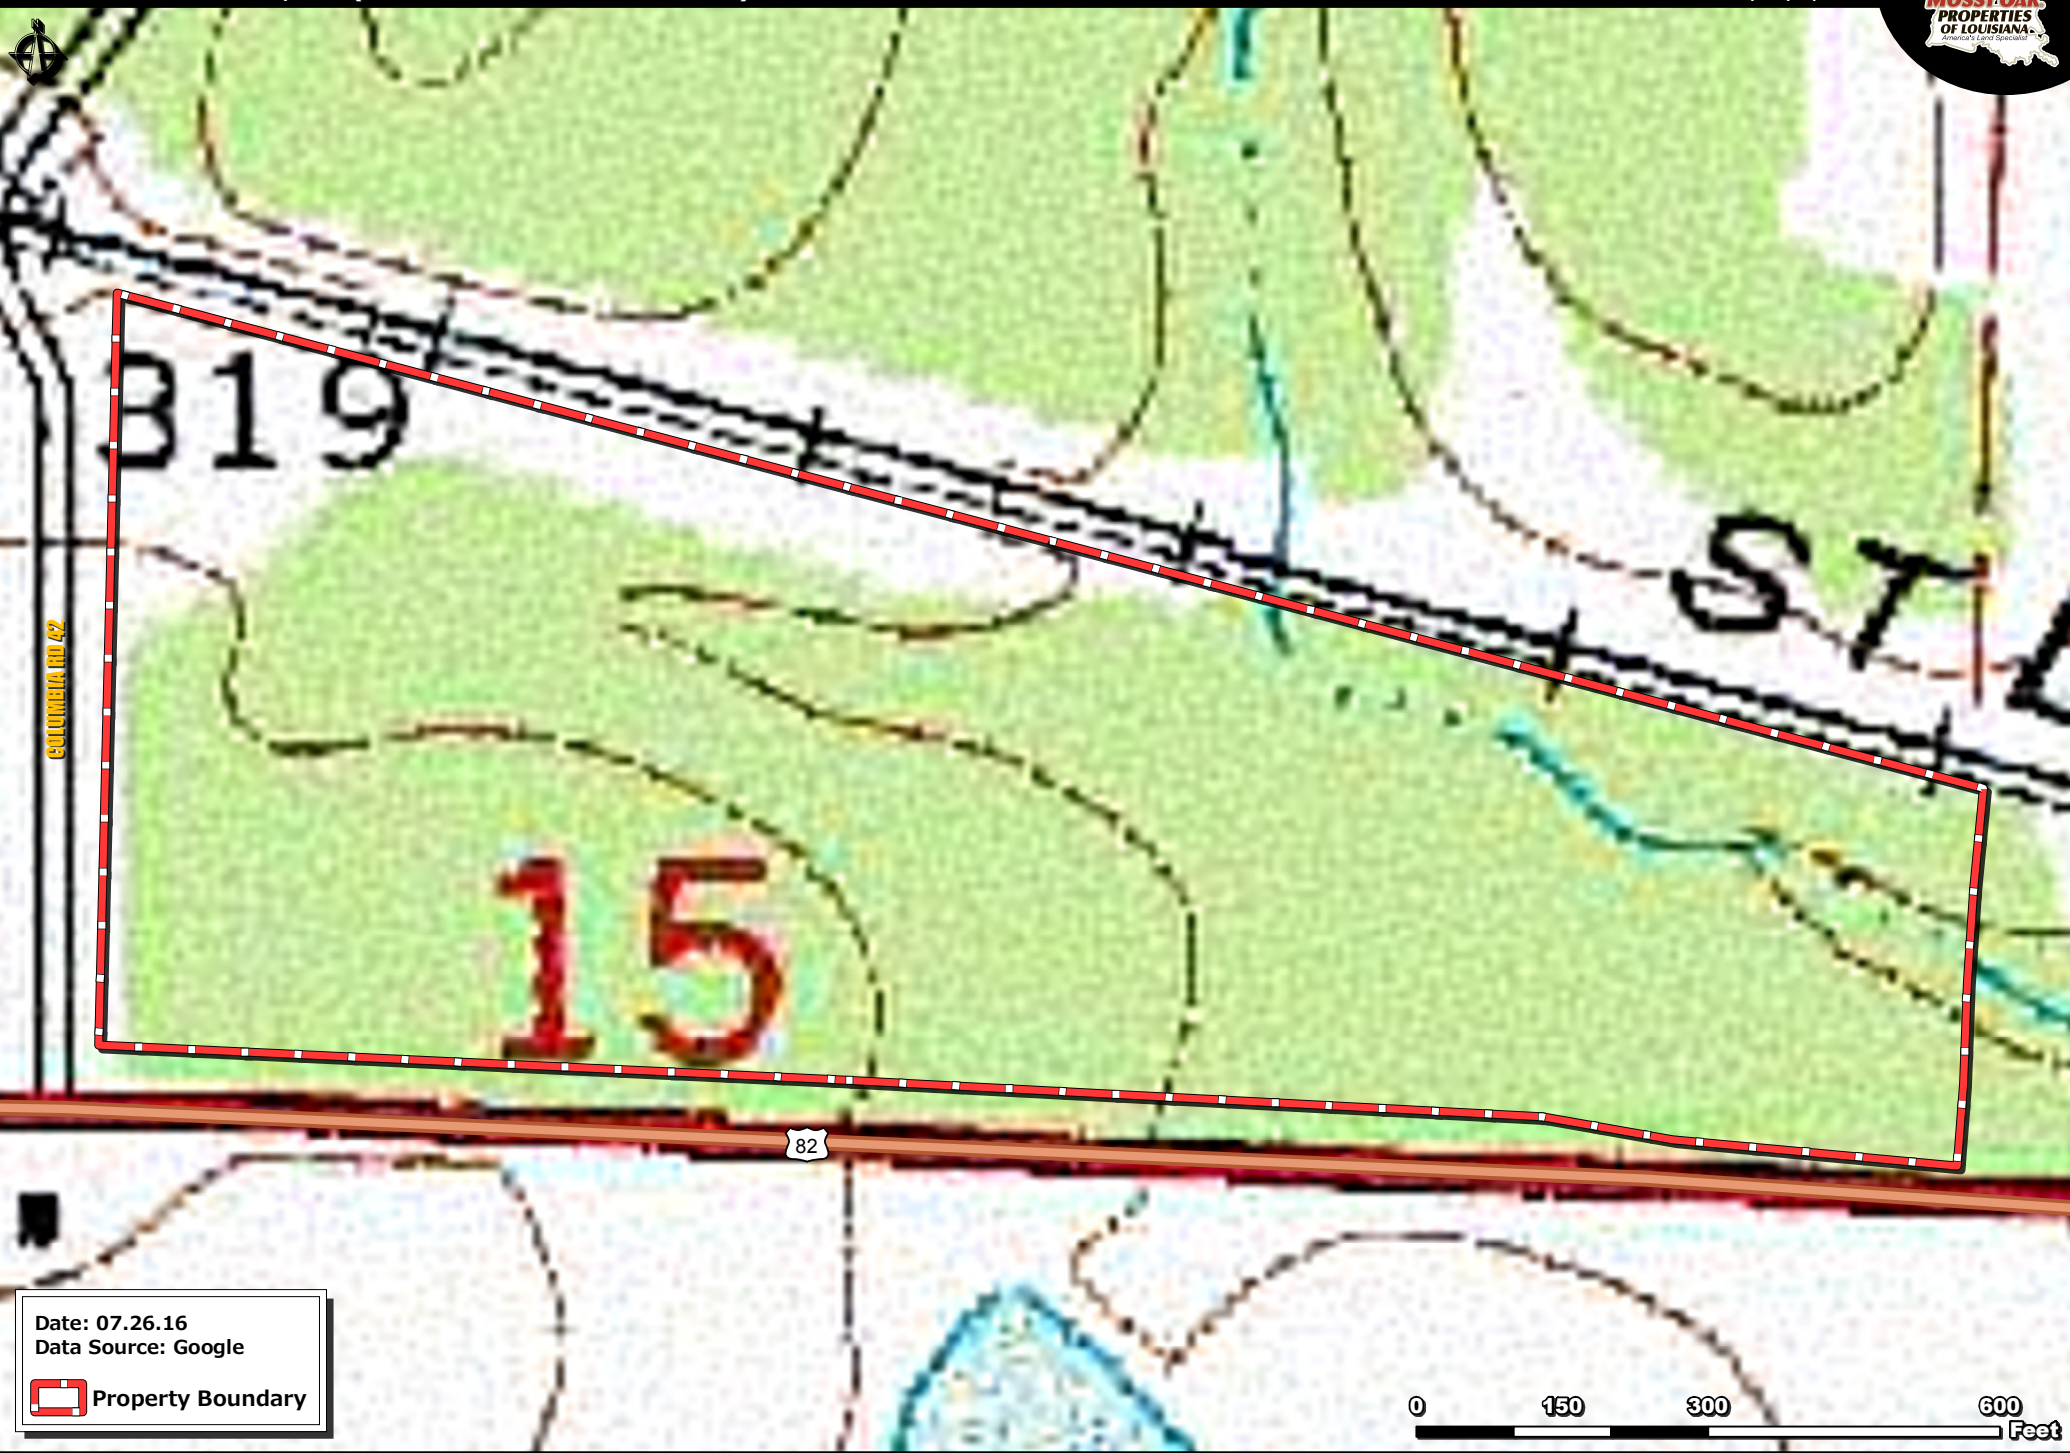

WALDO TRACT - 25.44 AC +/-
COLUMBIA COUNTY, AR (TOPOGRAPHIC OVERVIEW)

Date: 07.26.16
Data Source: Google
 Property Boundary