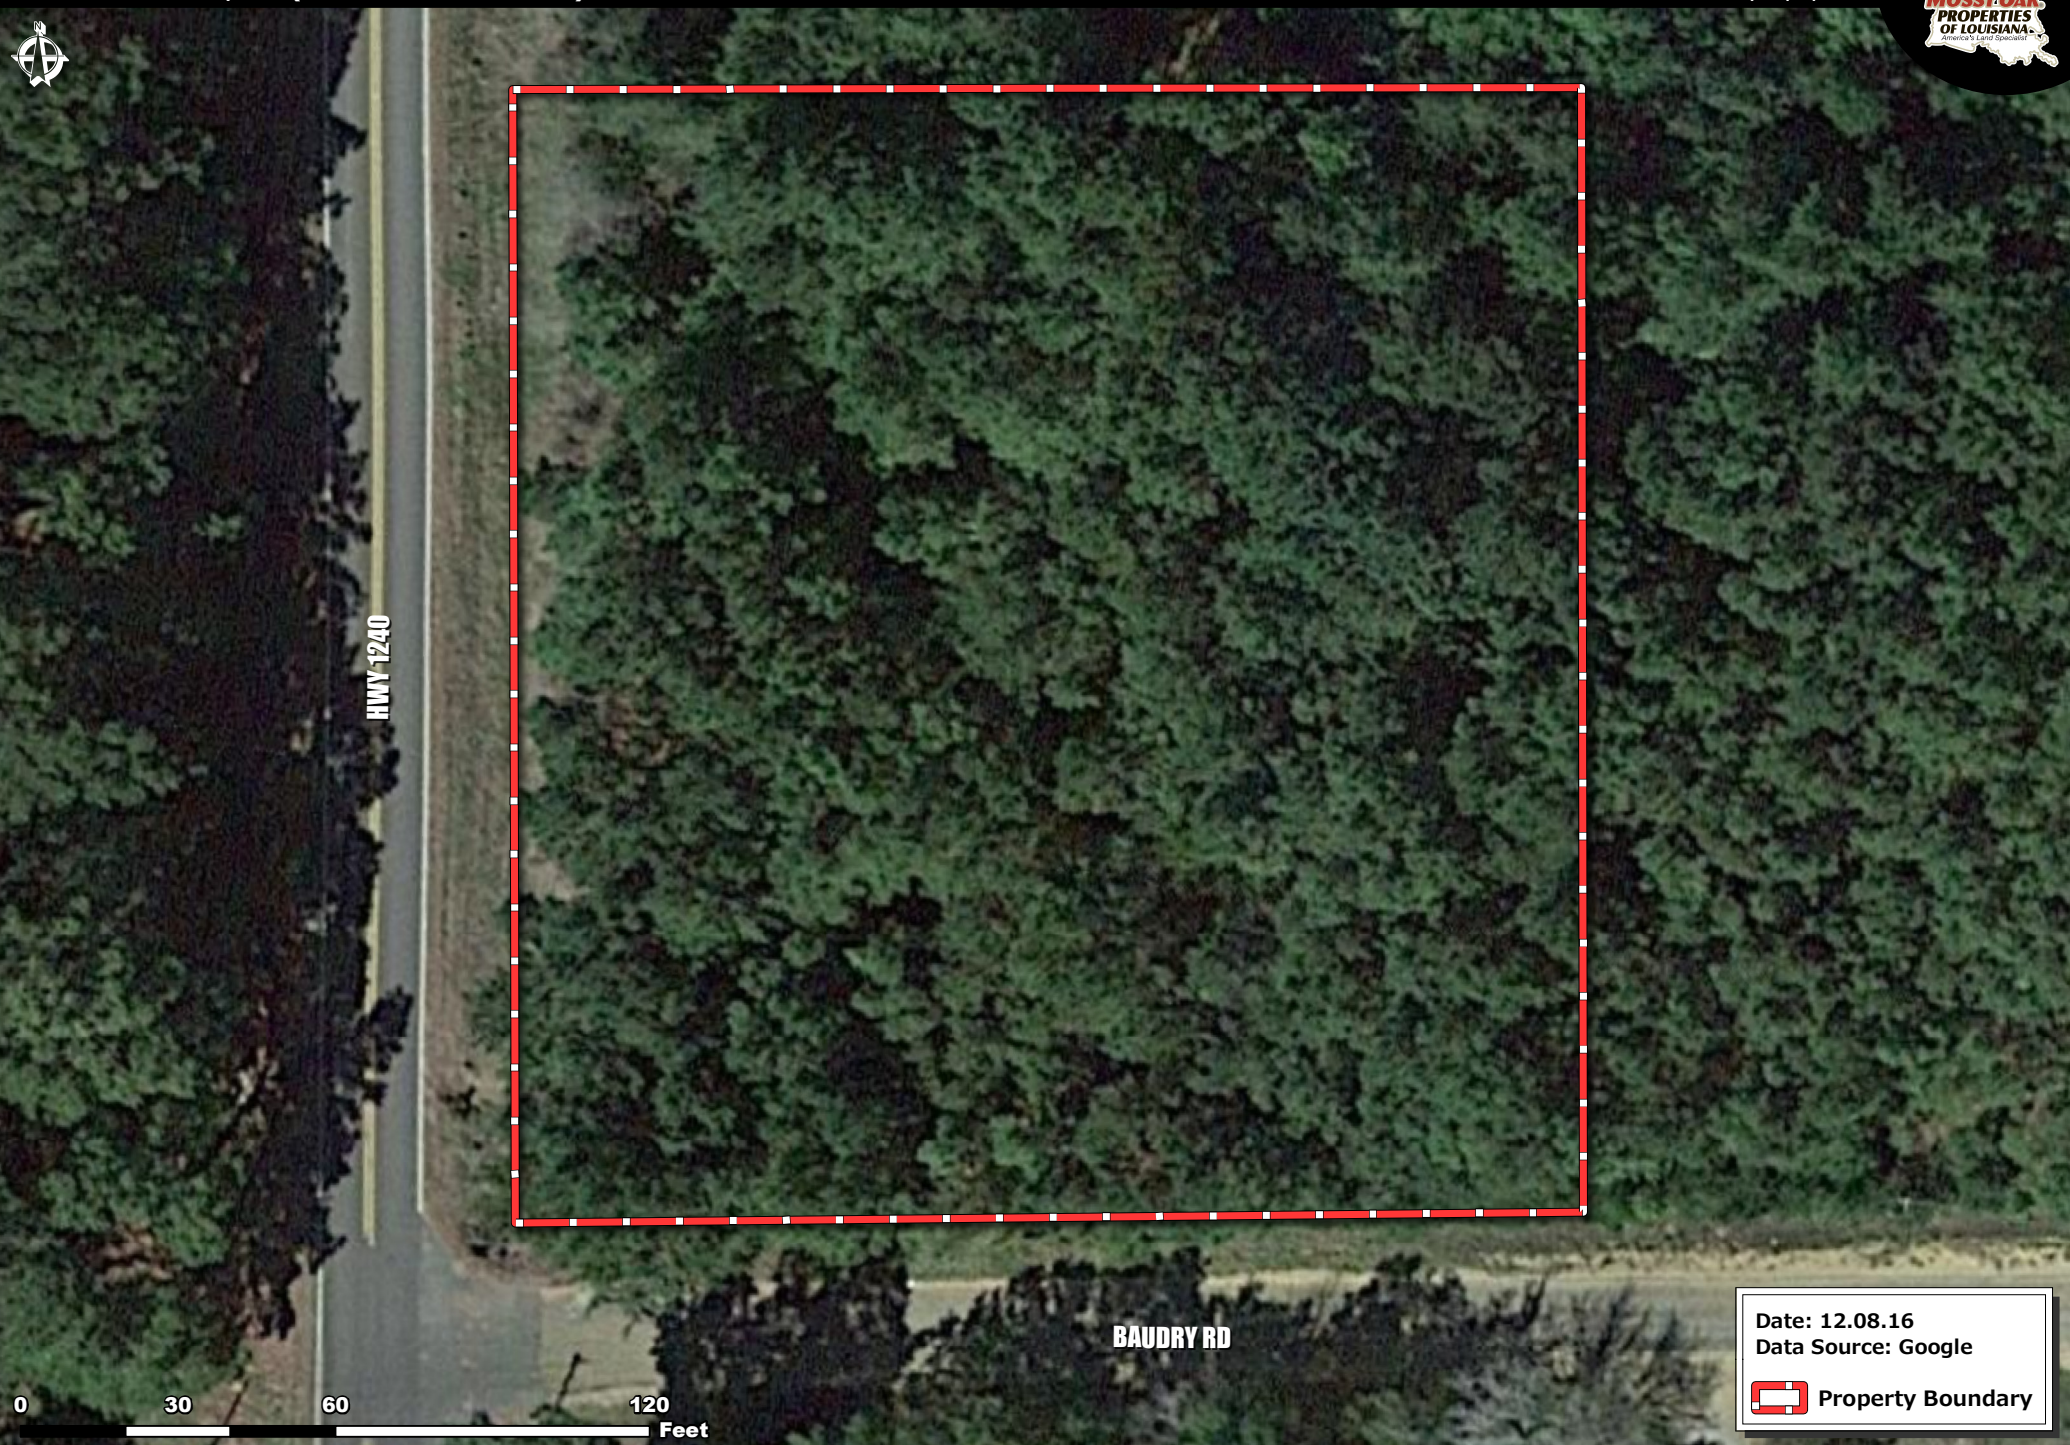

**NANTACHIE LAKE ACRE - 1 AC +/-
GRANT PARISH, LA (AERIAL OVERVIEW)**

HWY 1240

BAUDRY RD

0 30 60 120 Feet

Date: 12.08.16
Data Source: Google
 **Property Boundary**