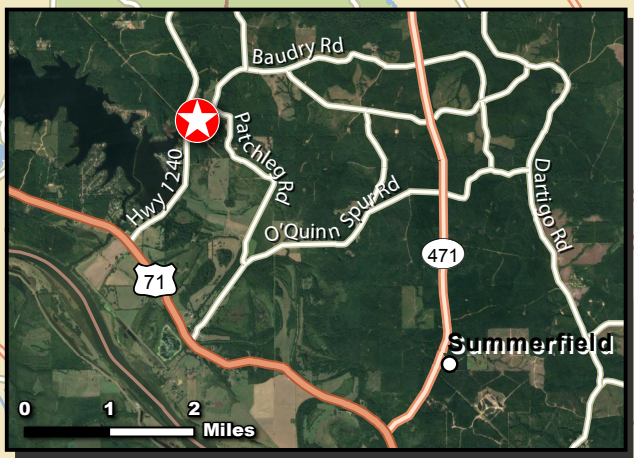

# NANTACHIE LAKE ACRE - 1 AC +/- GRANT PARISH, LA (VICINITY OVERVIEW)

Date: 12.08.16  
Data Source: ESRI, Google

Location