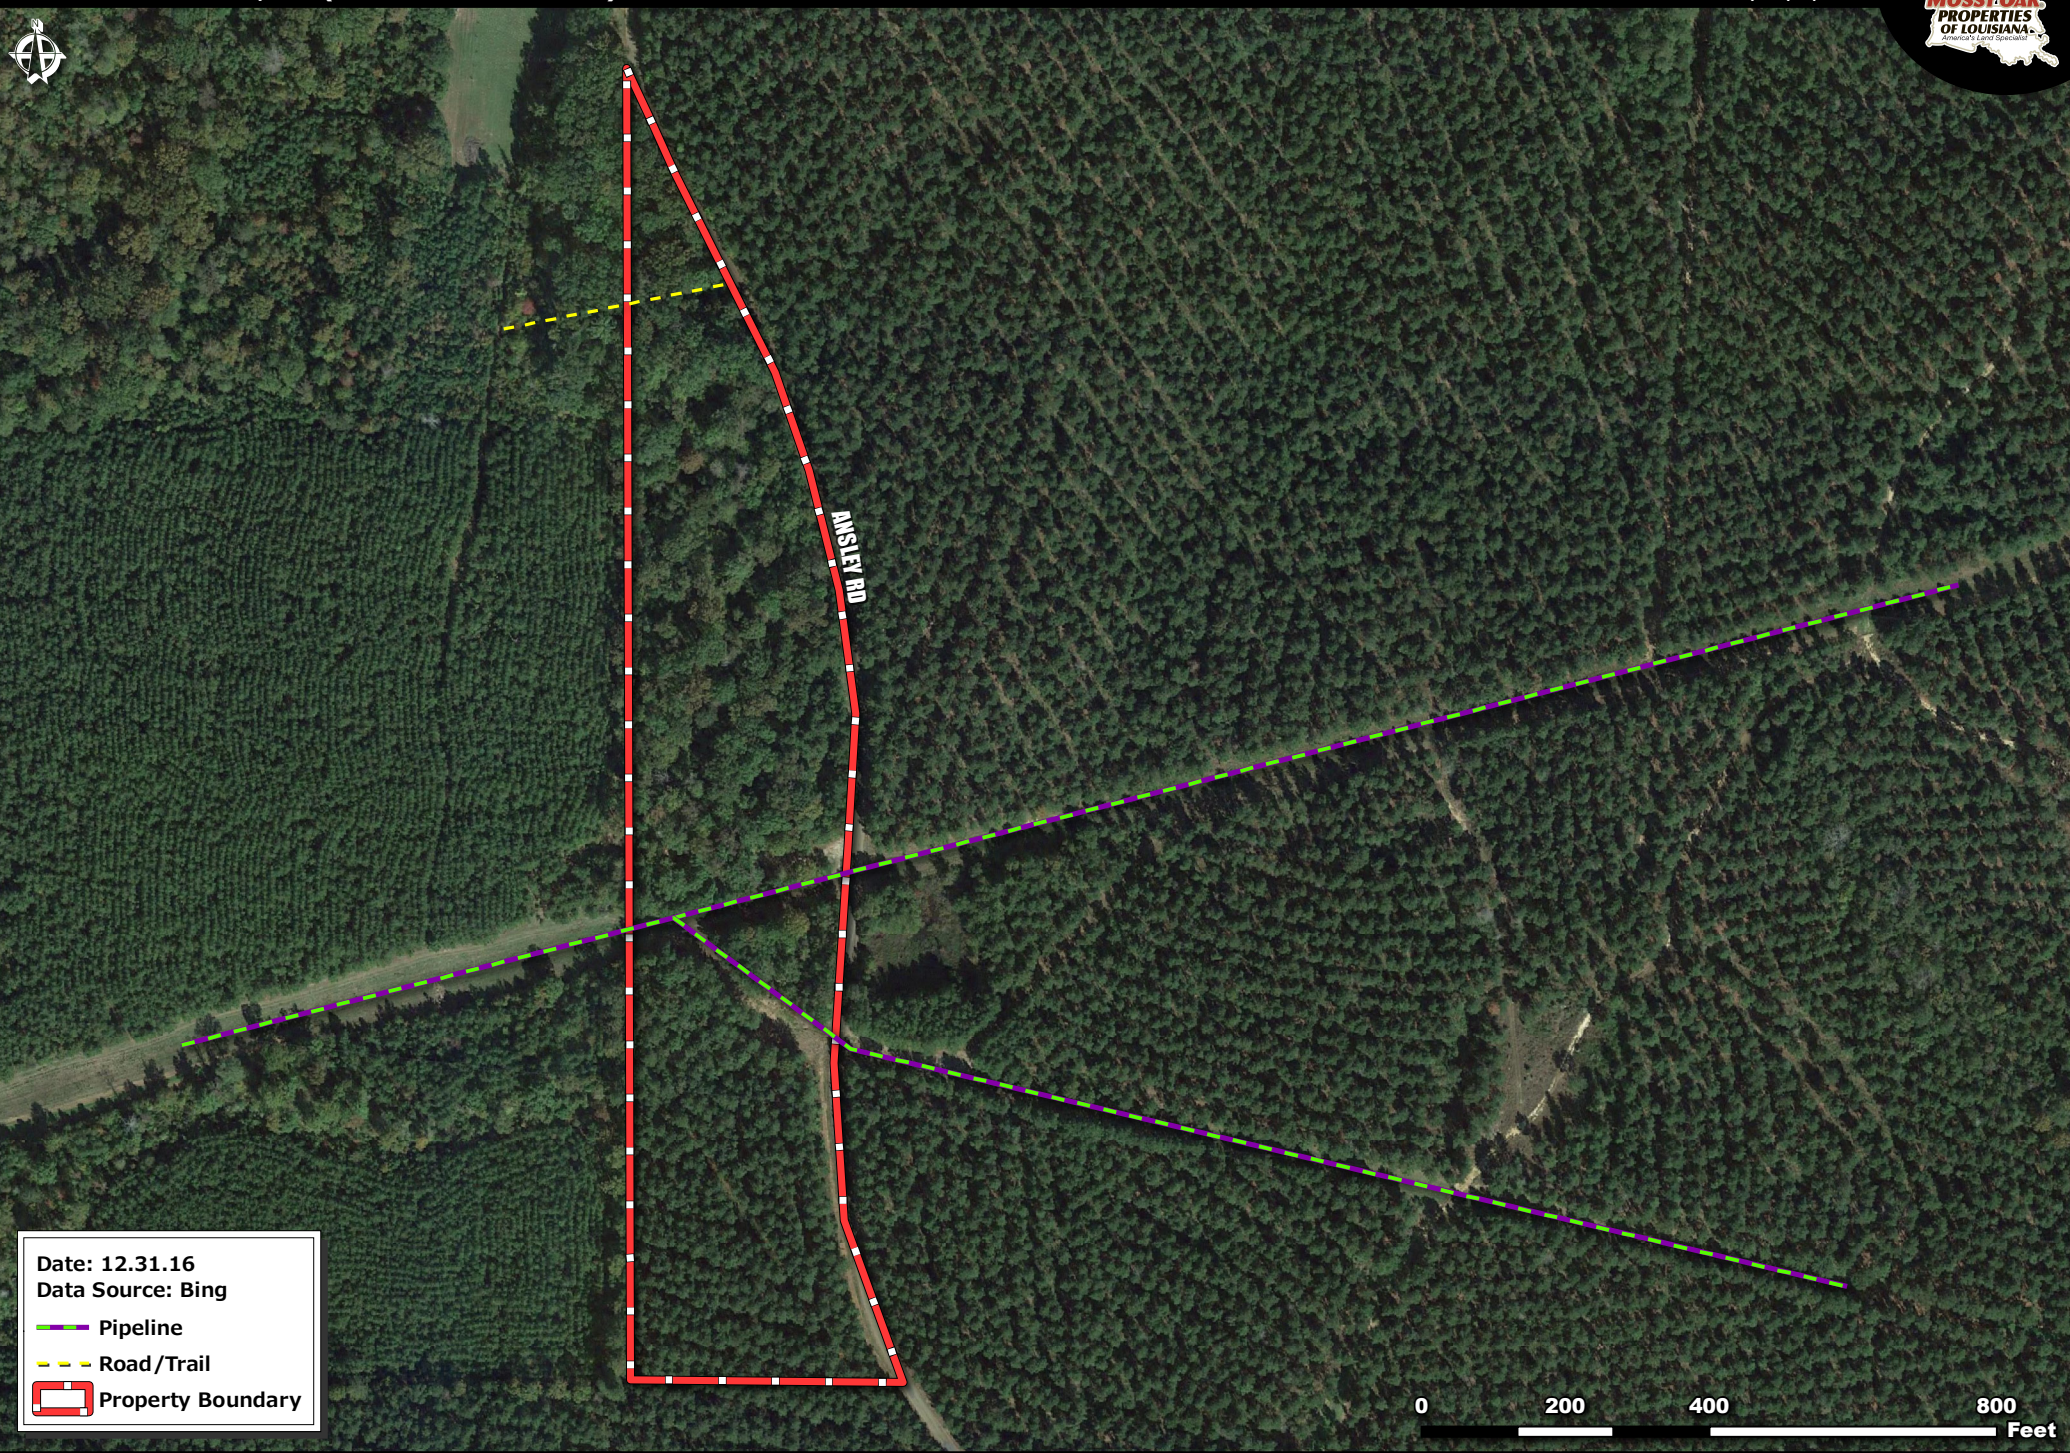

**ANSLEY WEST TRACT - 10.18 AC +/-
JACKSON PARISH, LA (AERIAL OVERVIEW)**

Date: 12.31.16
Data Source: Bing

- Pipeline
- Road/Trail
- Property Boundary