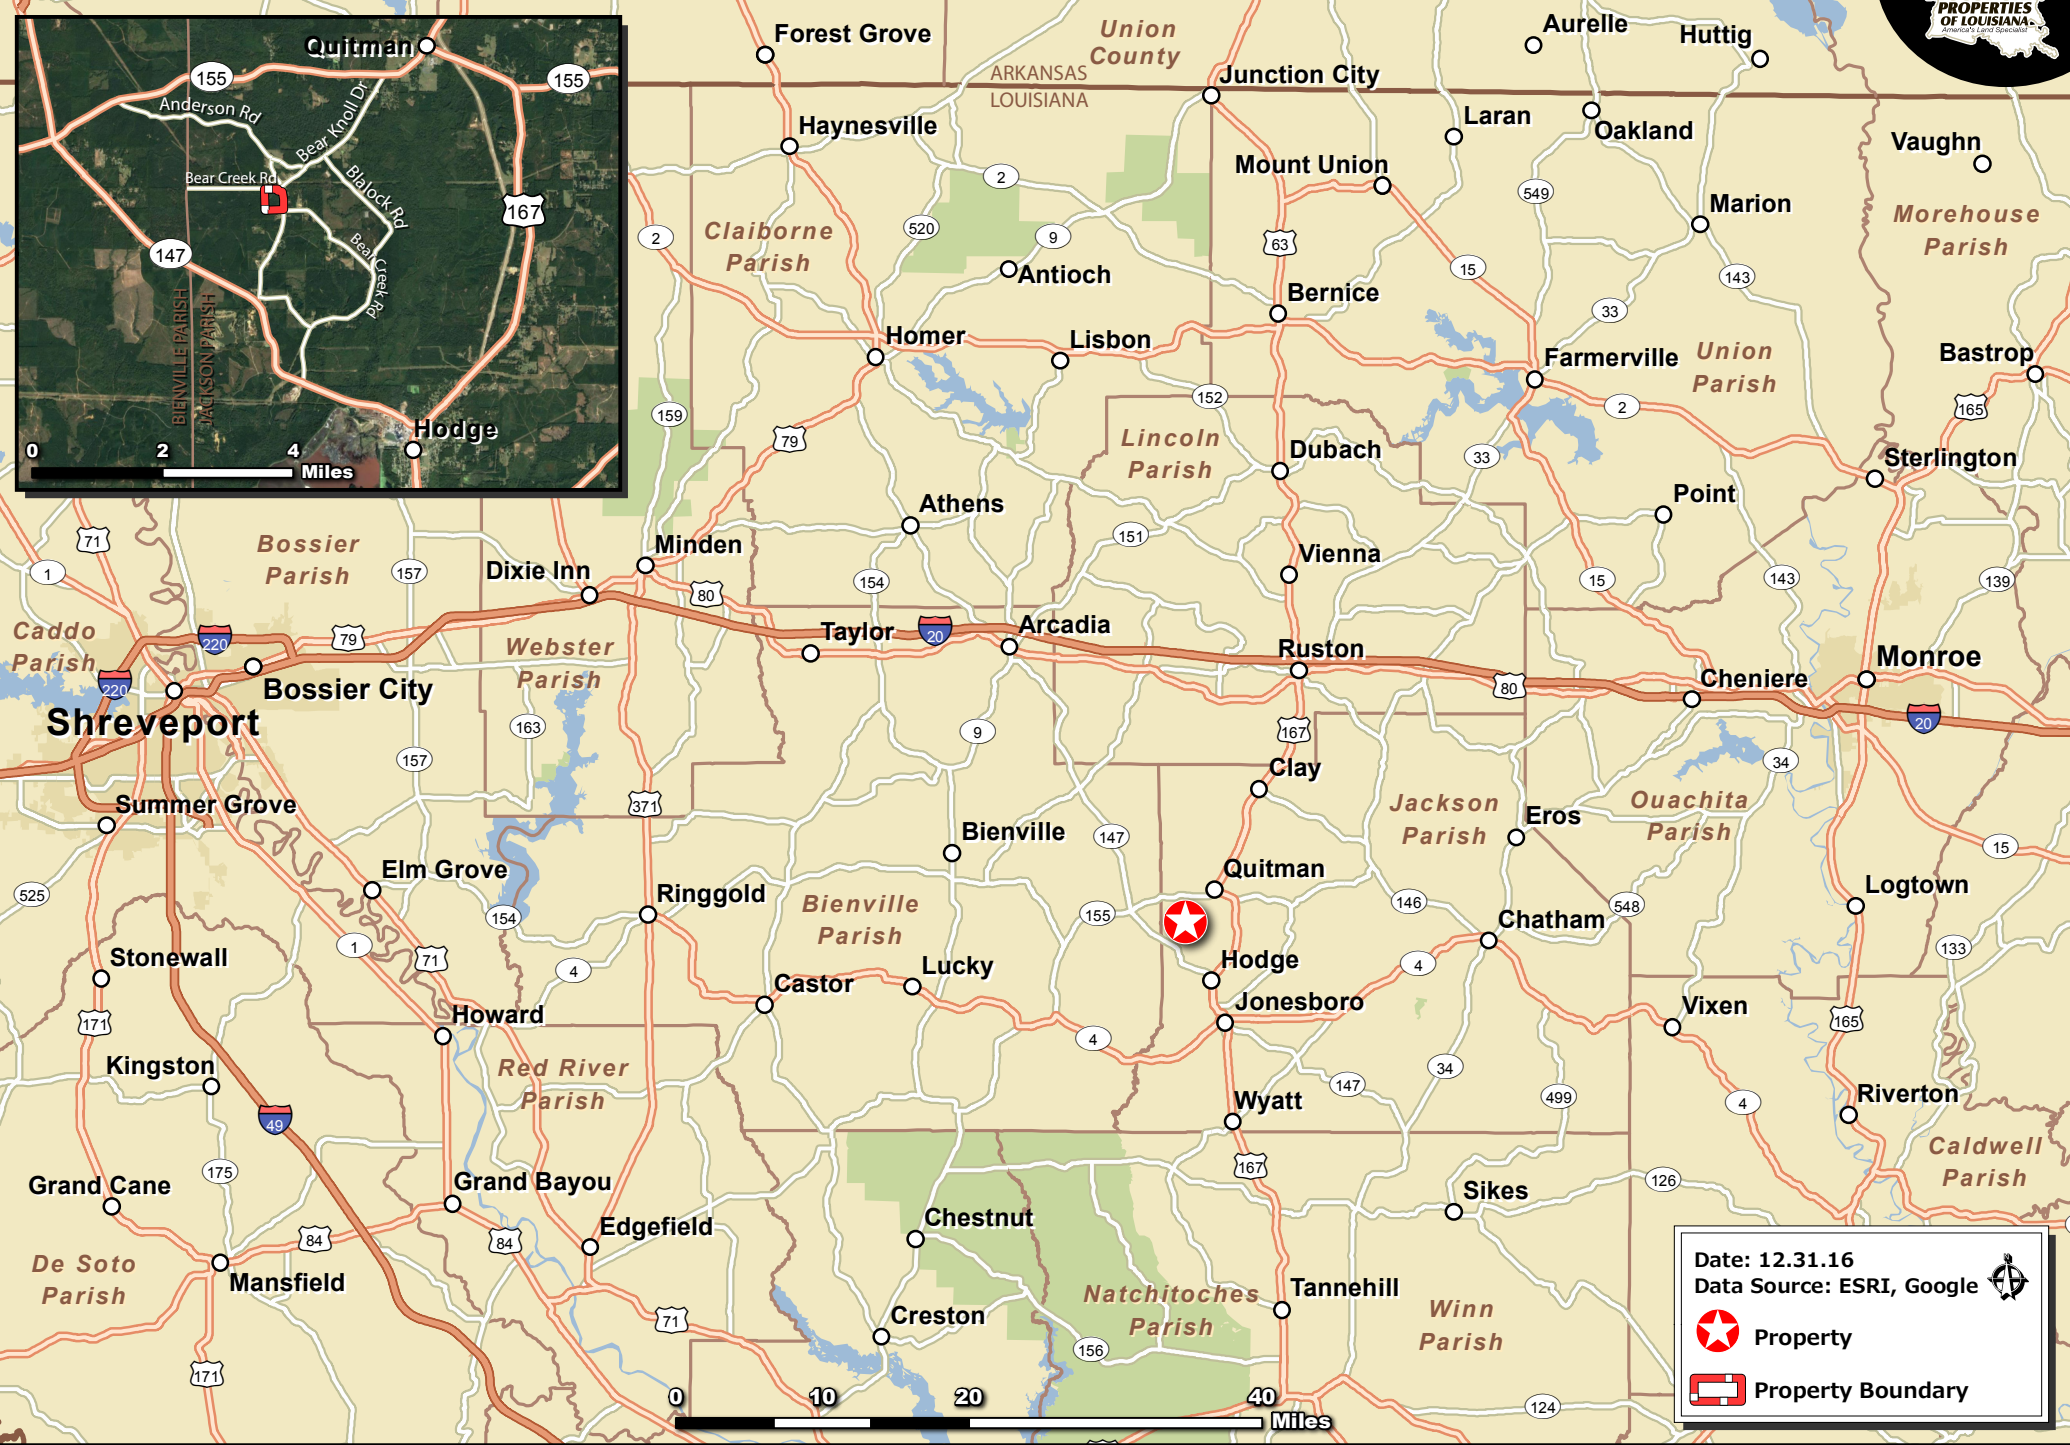

# WEST HODGE TRACT - 39.08 AC +/- JACKSON PARISH, LA (VICINITY OVERVIEW)

mossy oak properties la.com

Date: 12.31.16  
Data Source: ESRI, Google

- Property
- Property Boundary

Jarod Patterson, Certified Land Specialist 629 Leachman Road, Ruston, LA 71270