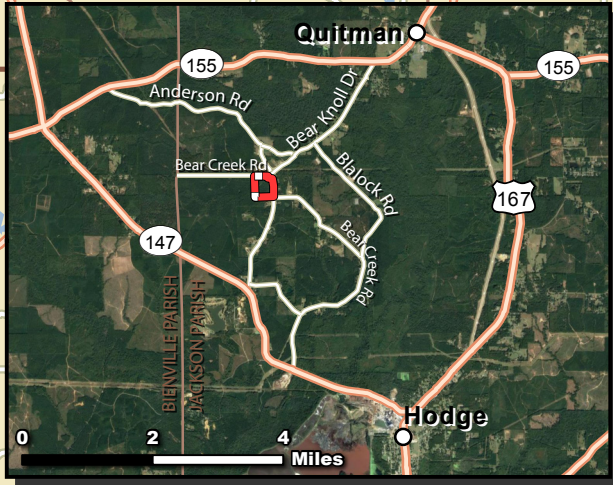

# WEST HODGE TRACT - 39.08 AC +/- JACKSON PARISH, LA (VICINITY OVERVIEW)

mossy oak properties la.com

Date: 12.31.16  
Data Source: ESRI, Google

- Property
- Property Boundary

Jarod Patterson, Certified Land Specialist 629 Leachman Road, Ruston, LA 71270